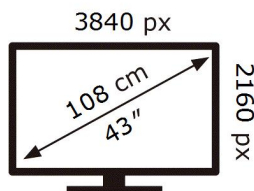

UE43TU7020K

**67** kWh/1000h

ABCDEF **G**

**101** kWh/1000h

2019/2013