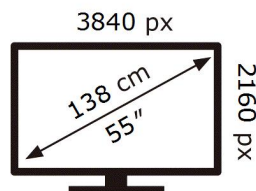

ENERG 

SAMSUNG

GQ55QN93BAT

84 kWh/1000h

ABCDEF **G**

188 kWh/1000h

2019/2013