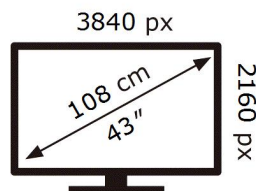

ENERG

SAMSUNG

QE43QN94BAT

60 kWh/1000h

ABCDEF **G**

120 kWh/1000h

2019/2013