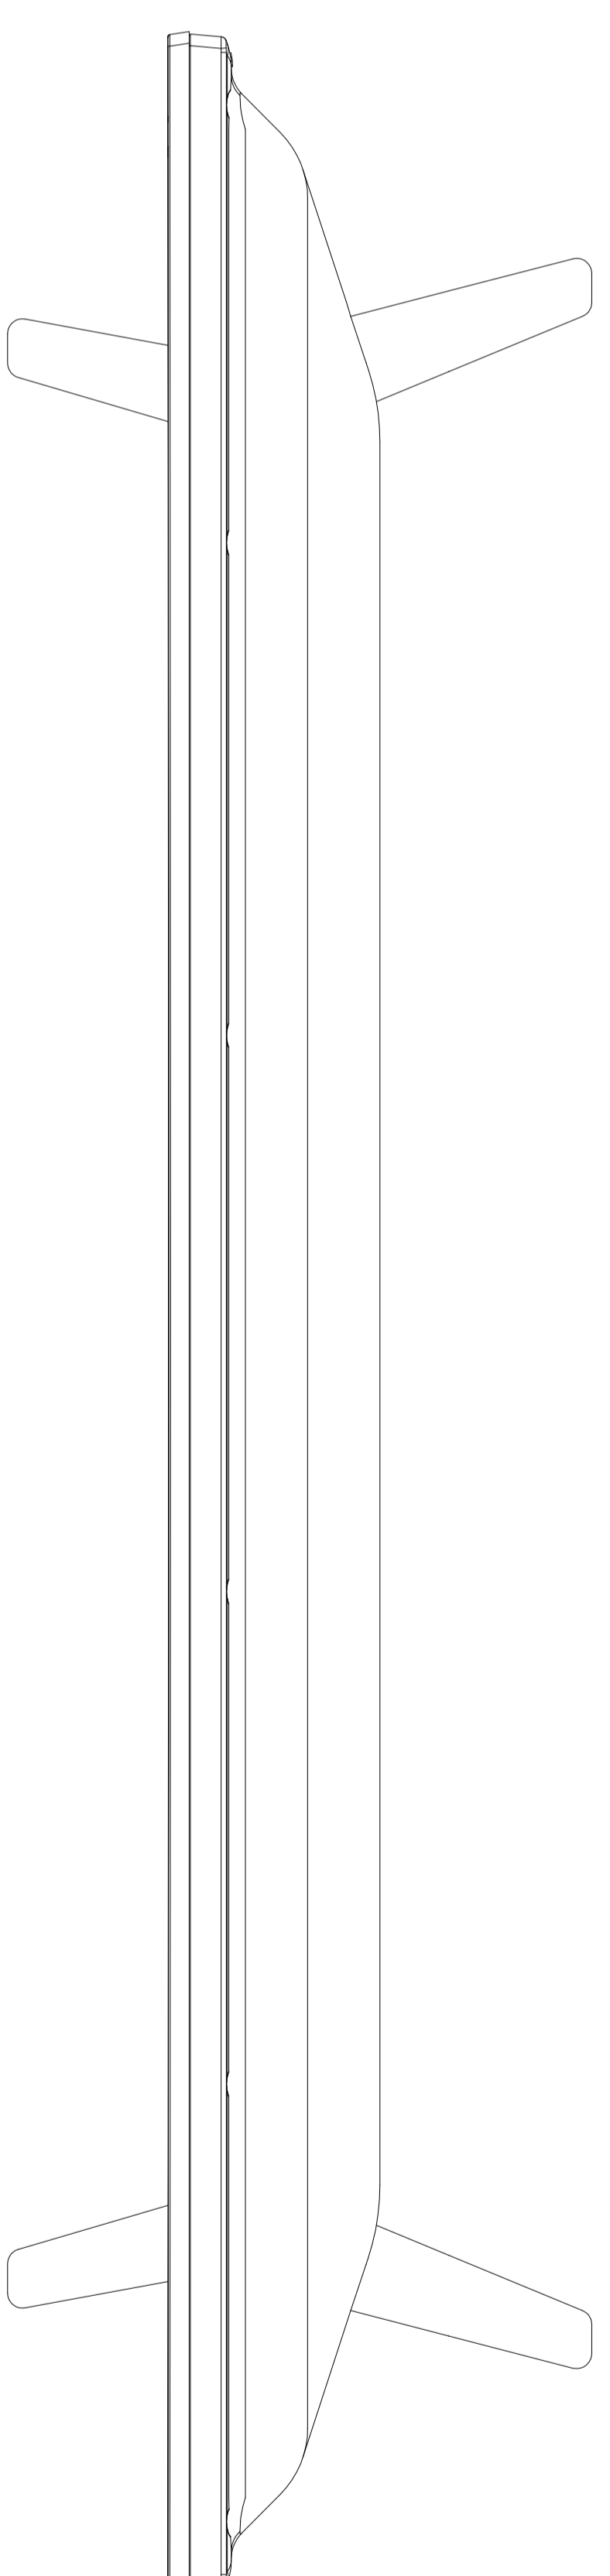

TFT 40296 DLED BMS

BC40262 STD 40309

TV DIMENSIONS (mm--kg)

MODEL	WIDTH mm	DEPTH mm	HEIGHT mm	WEIGHT kg
40296 DLED BMS	923	257	605	
PRODUCT W/ FOOT	923	min. 80 max. 90	544	
PRODUCT WO/ FOOT	923			
PRODUCT BOX	995	178	702	

REFERENCE PRODUCT IMAGE

AGIRLIK ÖLÇÜLERİ ±%5 TOLERANSLIDIR.