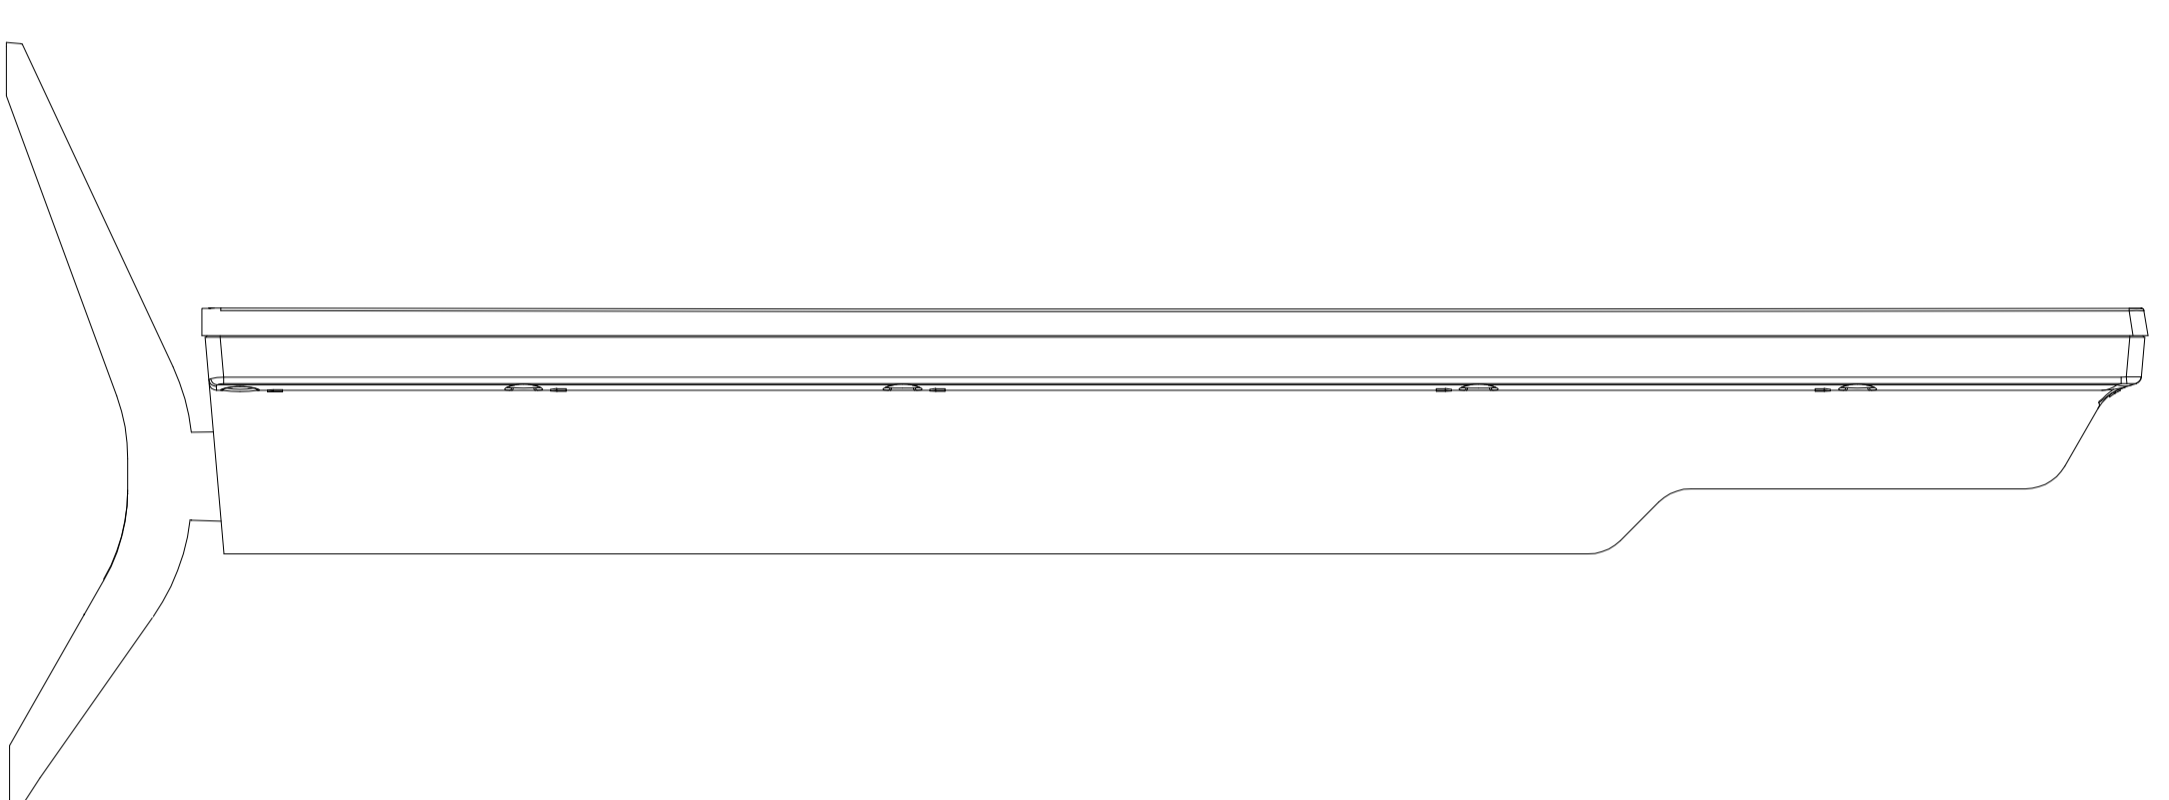

TFT 40296 DLED BMS

BC40262 STD 40309

TV DIMENSIONS (mm--kg)

MODEL	WIDTH mm	DEPTH mm	HEIGHT mm	WEIGHT kg
40296 DLED BMS	923	257	605	
PRODUCT W/ FOOT	923	min. 80 max. 90	544	
PRODUCT WO/ FOOT	923			
PRODUCT BOX	995	178	702	

REFERENCE PRODUCT IMAGE

AGIRLIK ÖLÇÜLERİ ±%5 TOLERANSLIDIR.