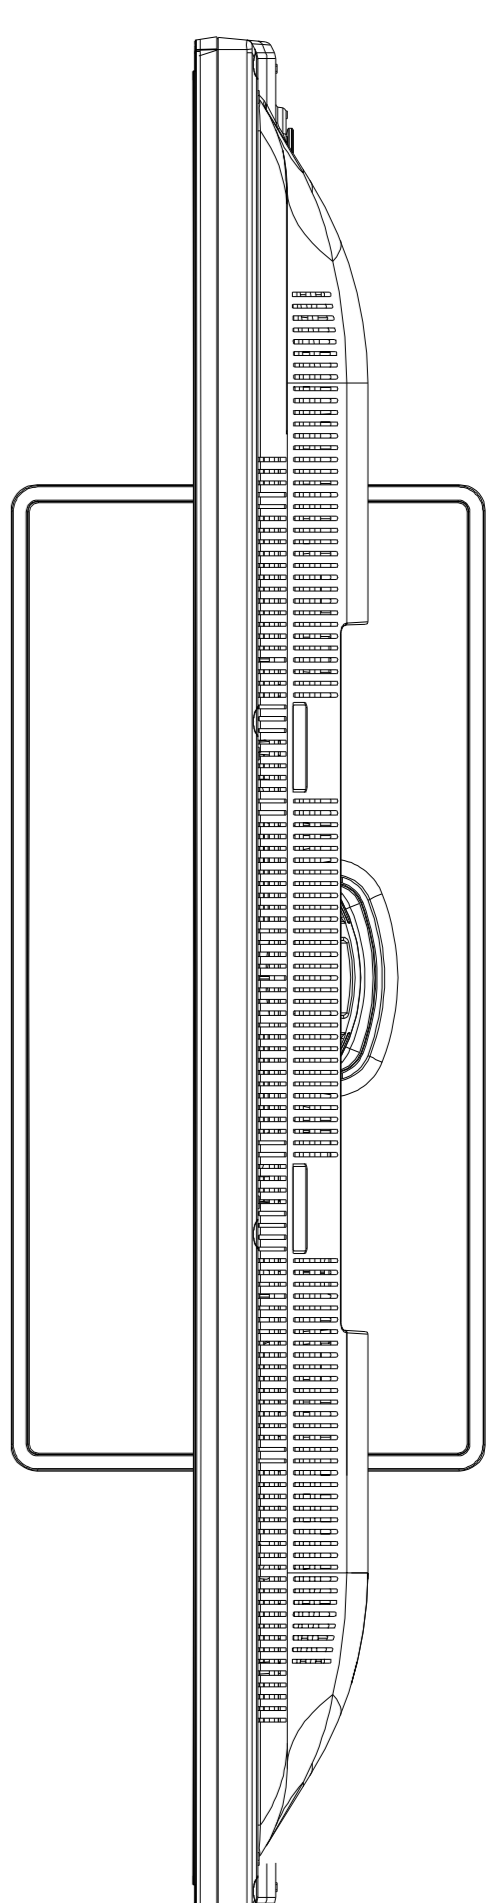

# TFT 32282 LED BMS VNB

TV DIMENSIONS (mm--kg)				
MODEL	WIDTH mm	DEPTH mm	HEIGHT mm	WEIGHT kg
LED 32282 BMS VNB	735	185	478	8,70
PRODUCT W/ FOOT	735	min. 36 max. 68	438	6,20
PRODUCT W/O FOOT	735			
PRODUCT BOX	915	128	555	10,35

**AGIRLIK ÖLÇÜLERİ ±%5 TOLERANSLIDIR.**