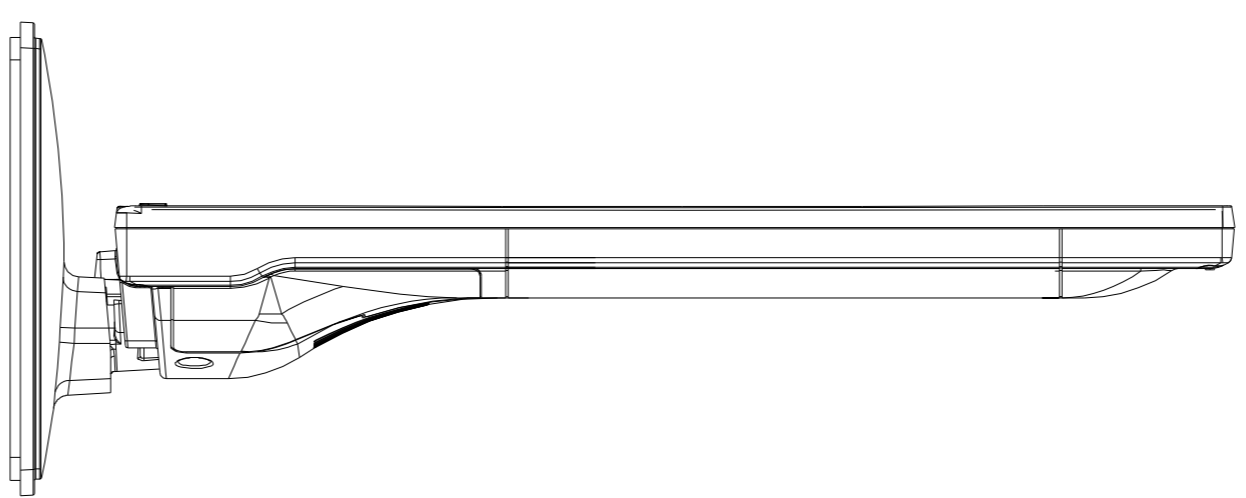

# TFT 32282 LED BMS VNB

TV DIMENSIONS (mm--kg)				
MODEL	WIDTH mm	DEPTH mm	HEIGHT mm	WEIGHT kg
LED 32282 BMS VNB	735	185	478	8,70
PRODUCT W/ FOOT	735	min. 36 max. 68	438	6,20
PRODUCT W/O FOOT	735			
PRODUCT BOX	915	128	555	10,35