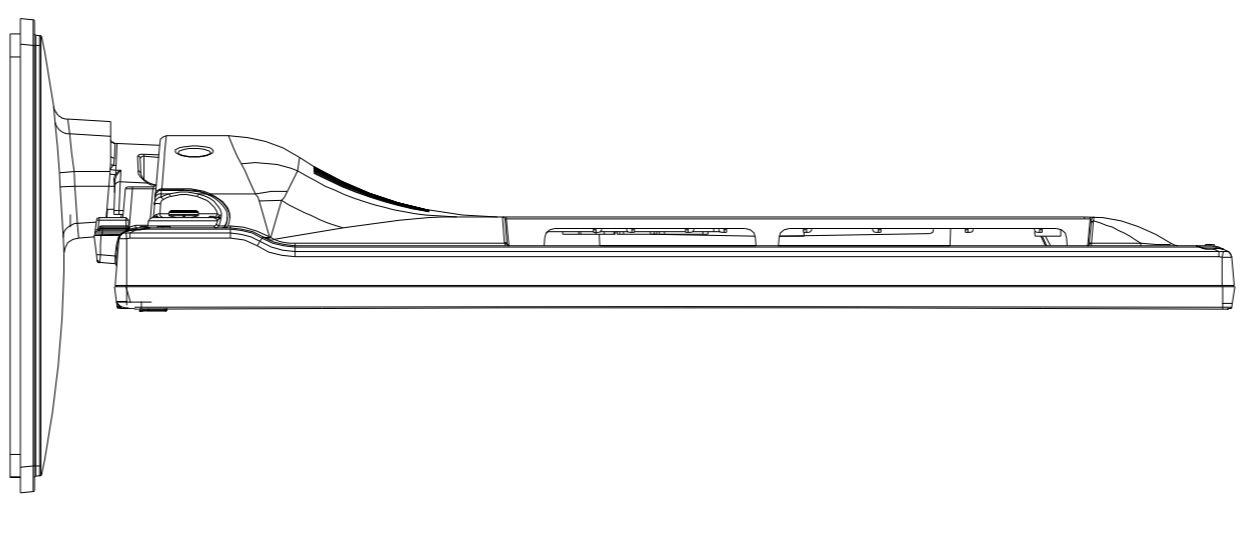

# TFT 32282 LED BMS VNB

TV DIMENSIONS (mm--kg)				
MODEL	WIDTH mm	DEPTH mm	HEIGHT mm	WEIGHT kg
LED 32282 BMS VNB	735	185	478	8,70
PRODUCT W/ FOOT	735	min. 36 max. 68	438	6,20
PRODUCT W/O FOOT	735			
PRODUCT BOX	915	128	555	10,35

**AGIRLIK ÖLÇÜLERİ ±%5 TOLERANSLIDIR.**