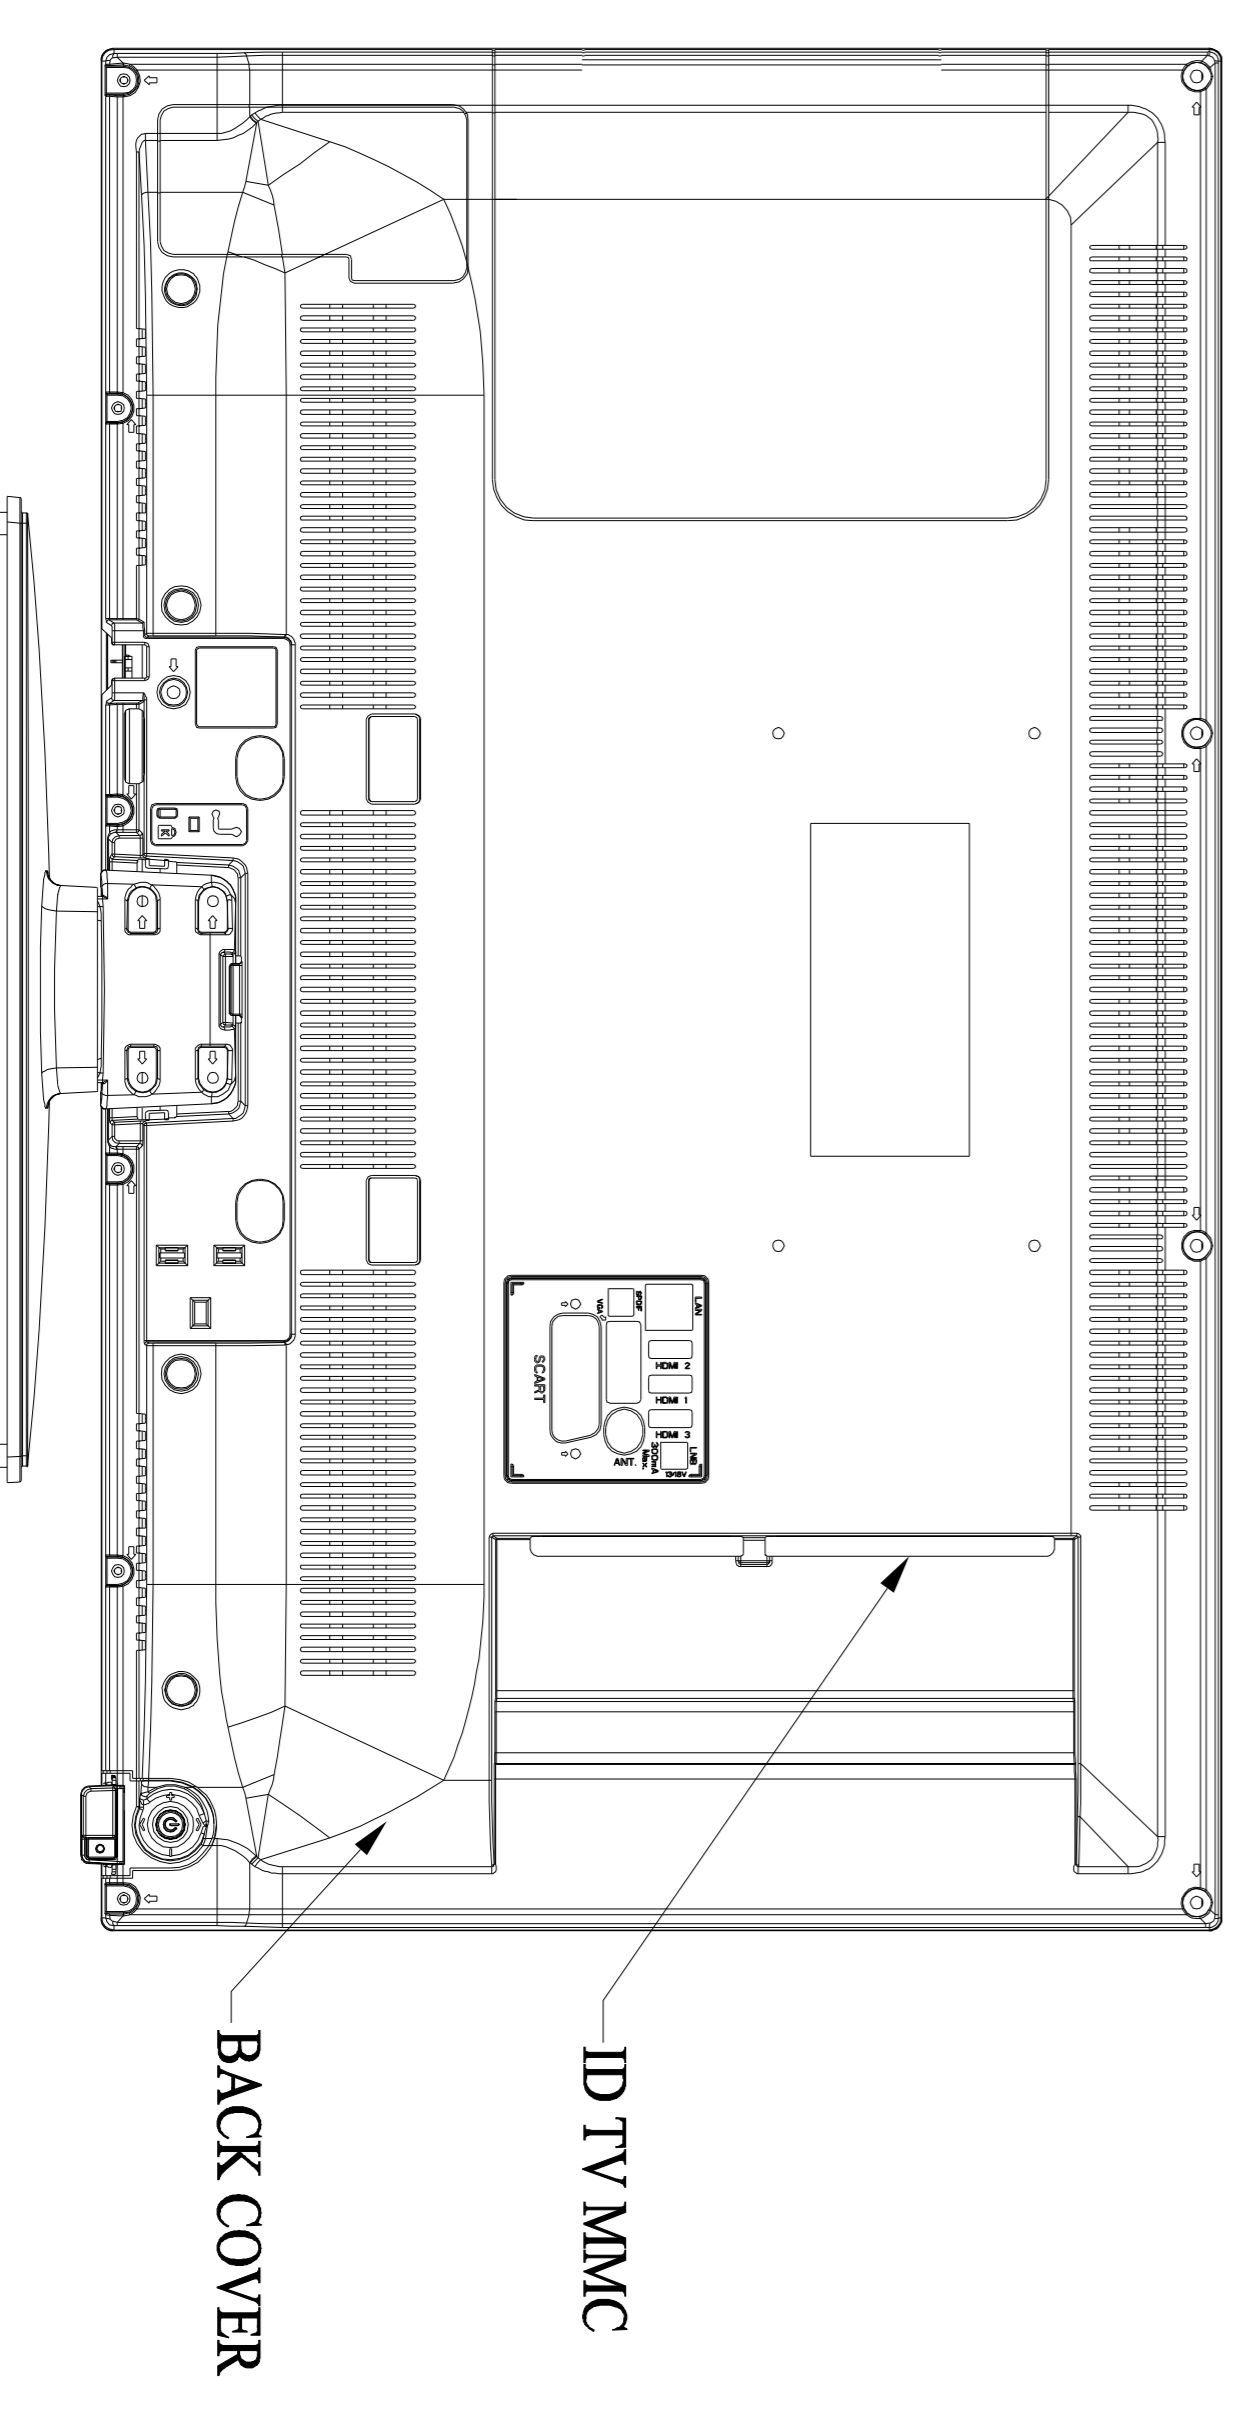

# TFT 32282 LED BMS VNB

TV DIMENSIONS (mm--kg)				
MODEL	WIDTH mm	DEPTH mm	HEIGHT mm	WEIGHT kg
LED 32282 BMS VNB	735	185	478	8,70
PRODUCT W/ FOOT	735	min. 36 max. 68	438	6,20
PRODUCT W/O FOOT	735			
PRODUCT BOX	915	128	555	10,35

**AGIRLIK ÖLÇÜLERİ ±%5 TOLERANSLIDIR.**