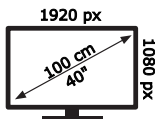

ENERG

SALORA

40FWA555

37 kWh/1000h

ABCDEF **G**

67 kWh/1000h

50732006