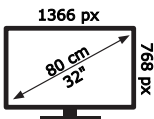

ENERG

SALORA

32HWA555

26 kWh/1000h

ABCDEF **G**

45 kWh/1000h

50732001