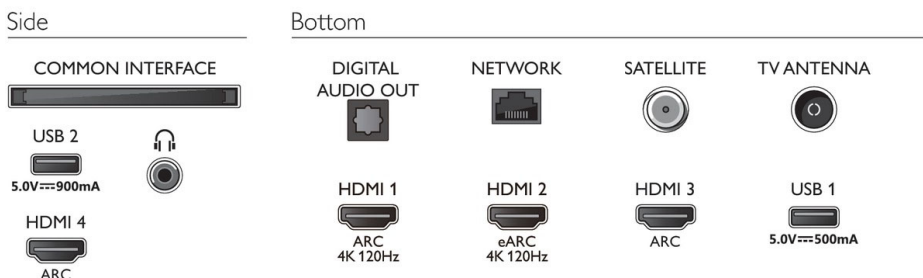

Multimedia Applications

- Video Playback Formats: Containers: AVI, MKV, H264/MPEG-4 AVC, MPEG-1, MPEG-2, MPEG-4, VP9, HEVC (H.265), AV1
- Subtitles Formats Support: .SRT, .SUB, .TXT, .SMI, .ASS, .SSA
- Music Playback Formats: AAC, MP3, WAV, WMA (v2 up to v9.2), WMA-PRO (v9 and v10), FLAC
- Picture Playback Formats: JPEG, BMP, GIF, PNG, 360 photo, HEIF

Design

- Colours of TV: Light silver bezel
- Stand design: Light silver central stand

Dimensions

- Box dimensions (W x H x D): 1240.0 x 785.0 x 160.0 mm
- Set dimensions (W x H x D): 1115.6 x 653.4 x 80.6 mm
- Set dimensions with stand (W x H x D): 1115.6 x 719.8 x 262.6 mm
- Stand dimensions (W x H x D): 328.9 x 70.0 x 262.6 mm
- Product weight: 13.3 kg
- Product weight (+stand): 15.5 kg
- Weight incl. Packaging: 19.0 kg
- VESA wall mount compatible: 200 x 300 mm

Accessories

- Included accessories: Remote Control, Quick start guide, Legal and safety brochure, Power cord, Tabletop stand, 2 x AAA Batteries

EU Energy card

- EPREL registration numbers: 1163343
- Energy class for SDR: G
- On mode power demand for HDR: 128 kWh/1000h
- Energy class for HDR: G
- On mode power demand for SDR: 70 kWh/1000h
- Networked standby mode: <2.0 W
- Off mode power consumption: n.a.
- Panel technology used: LED LCD

Connections

Issue date 2022-07-02

Version: 4.5.4

12 NC: 8670 001 82653
EAN: 87 18863 03414 9

© 2022 Koninklijke Philips N.V.
All Rights reserved.

Specifications are subject to change without notice.
Trademarks are the property of Koninklijke Philips N.V.
or their respective owners.

www.philips.com

* EPG and actual visibility (up to 8 days) is country- and operator-dependent.
* Android App offerings vary per country. For more details please visit your local Google Play Store.
* Memory size (Flash): 16 G, the actual available disc space may differ (dependant on e.g. (pre-)installed apps, installed operating system, etc.)
* The TV supports DVB reception for 'Free to air' broadcast. Specific DVB operators may not be supported. An up to date list can be found in the FAQ section of the Philips support website. For some operators Conditional Access and subscription are required. Contact your operator for more information.
* Philips TV Remote app and related functionalities vary per TV model, operator and country, as well as smart device model and OS. For more details please visit: www.philips.com/TVRemoteapp.
* USB recording for digital channels only, recordings may be limited by broadcast copy protection (CI+). Country and channel restrictions may apply.
* This television contains lead only in certain parts or components where no technology alternatives exist in accordance with existing exemption clauses under the RoHS Directive.
* Amazon Prime is available in selected languages and countries.
* Google Assistant is available on Philips Android TVs running on Android O (8) or higher OS version. Google Assistant is available in selected languages and countries.
* Netflix subscription required. Subject to terms on <https://www.netflix.com>
* Amazon, Alexa and all related logos are trademarks of Amazon.com, Inc. or its affiliates. Amazon Alexa is available in selected languages and countries.
* Disney+ subscription required. Subject to terms at <https://www.disneyplus.com> (c) 2020 Disney and its related entities. Disney+ is available in selected languages and countries.
* Rakuten TV is available in selected languages and countries.