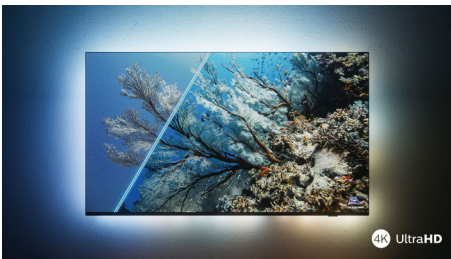

Vibrant HDR picture

Want to experience a perfect picture for every scene? Your Philips 4K UHD TV is compatible with all major HDR formats, which means you get brilliant, sharp images. You'll see every detail, even in dark and bright areas.

Slim, attractive design

Looking for a TV that fits into your life? The virtually bezel-free screen of this 4K smart TV goes with just about any interior, while the angled stand leaves plenty of room for a soundbar. Our packaging and inserts use recycled cardboard and paper.