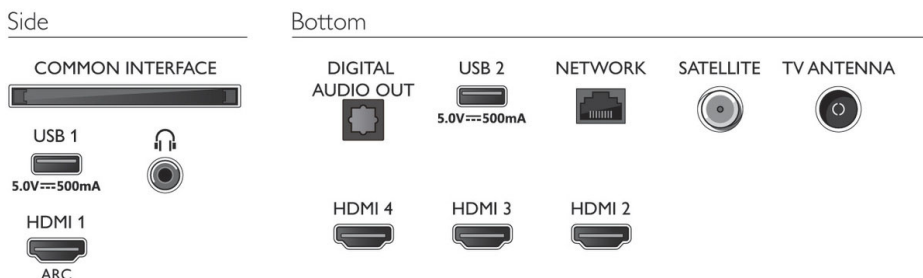

EU Energy card

- EPREL registration numbers: 688546
- Diagonal screen size (inch): 32
- Diagonal screen size (metric): 80
- Energy class for SDR: F
- On mode power demand for SDR: 35 kWh/1000h
- Energy class for HDR: G
- On mode power demand for HDR: 39 kWh/1000h
- Networked standby mode: <2.0 W
- Off mode power consumption: n.a.
- Panel technology used: LED LCD

Sound

- Output power (RMS): 16 W
- Sound Enhancement: Clear Dialogue, Auto Volume Leveller, Dolby Atmos®, Dolby Bass Enhancement
- Speaker configuration: 2 x 8 W full-range speaker

Dimensions

- Box dimensions (W x H x D): 798 x 520 x 133 mm
- Set dimensions (W x H x D): 723.8 x 429.2 x 73.9 mm
- Set dimensions with stand (W x H x D): 723.8 x 449.5 x 160.3 mm
- Product weight: 4.8 kg

- Product weight (+stand): 4.9 kg
- Weight incl. Packaging: 6.4 kg
- VESA wall mount compatible: 100 x 200 mm
- Stand dimensions (W x H x D): 628.1 x 20.2 x 160.3 mm

Design

- Colours of TV: Plastic mid-silver bezel
- Stand design: Mid silver v sticks

Accessories

- Included accessories: Remote Control, 2 x AAA Batteries, Power cord, Quick start guide, Legal and safety brochure, Tabletop stand

Power

- Mains power: AC 220 - 240 V 50/60 Hz
- Standby power consumption: <0.3 W
- Ambient temperature: 5°C to 35°C
- Power Saving Features: Auto switch-off timer, Eco mode, Picture mute (for radio)

Connections

Issue date 2021-07-26

Version: 3.0.1

12 NC: 8670 001 75024
EAN: 87 18863 02905 3

© 2021 Koninklijke Philips N.V.
All Rights reserved.

Specifications are subject to change without notice.
Trademarks are the property of Koninklijke Philips N.V.
or their respective owners.

www.philips.com

* EPG and actual visibility (up to 8 days) is country- and operator-dependent.

* The TV supports DVB reception for 'Free to air' broadcast. Specific DVB operators may not be supported. An up to date list can be found in the FAQ section of the Philips support website. For some operators Conditional Access and subscription are required. Contact your operator for more information.

* This television contains lead only in certain parts or components where no technology alternatives exist in accordance with existing exemption clauses under the RoHS Directive.

* Smart TV app availability varies per TV model and country. For more details please visit: www.philips.com/smarttv.

* Amazon Prime is available in selected languages and countries.

* Disney+ subscription required. Subject to terms at <https://www.disneyplus.com> (c) 2020 Disney and its related entities. Disney+ is available in selected languages and countries.

* Google Assistant is available on Philips Android TVs running on Android O (8) or higher OS version. Google Assistant is available in selected languages and countries.

* Netflix subscription required. Subject to terms on <https://www.netflix.com>

* Philips TV Remote app and related functionalities vary per TV model, operator and country, as well as smart device model and OS. For more details please visit: www.philips.com/TVRemoteapp.