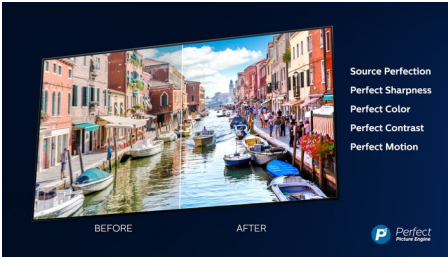

4K UHD LED Smart TV

164 cm (65") DOLBY VISION and DOLBY ATMOS, Major HDR formats supported, P5 Perfect Picture Engine

Highlights

P5 Perfect Picture Engine

The Philips P5 Perfect Picture Engine delivers an image as brilliant as the content you love. Details have noticeably more depth. Colours are vivid, while skin tones look natural. Contrast is so crisp you'll feel every detail. And motion is so smooth that you'll never lose sight of the ball, no matter how fast the play.