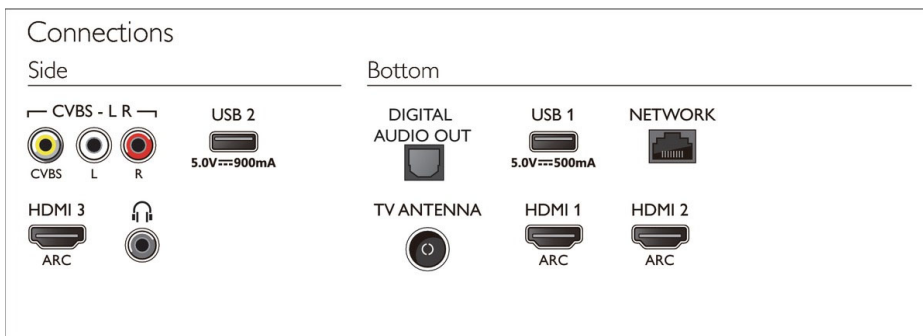

- Video Playback Formats: Containers: AVI, MKV, H264/MPEG-4 AVC, MPEG-1, MPEG-2, MPEG-4, WMV9/VC1, VP9, HEVC (H.265)
- Subtitles Formats Support: .SML, .SRT, .SSA, .SUB, .TXT, .ASS
- Music Playback Formats: AAC, MP3, WAV, WMA (v2 up to v9.2), WMA-PRO (v9 and v10)
- Picture Playback Formats: JPEG, BMP, GIF, PNG, 360 photo, HEIF

Supported Display Resolution

- Computer inputs on all HDMI: up to 4K UHD 3840x2160 @60Hz, HDR supported, HDR10/HLG
- Video inputs on all HDMI: up to 4K UHD 3840x2160 @60Hz, HDR supported, HDR10/HLG (Hybrid Log Gamma), HDR10+/Dolby Vision

Tuner/Reception/Transmission

- Digital TV: DVB-T/T2
- MPEG Support: MPEG2, MPEG4
- Video Playback: PAL, SECAM
- TV Program guide*: 8 day Electronic Program Guide
- Signal strength indication
- Teletext: 1000 page Hypertext
- HEVC support

Power

- Mains power: AC 110 - 240 V 50/60Hz
- Ambient temperature: 5 °C to 35 °C
- Power Saving Features: Auto switch-off timer, Picture mute (for radio), Eco mode

Dimensions

- Box dimensions (W x H x D):

65PUT7805/56

- 1600.0 x 995.0 x 170 mm
- Set dimensions (W x H x D): 1459 x 850 x 86.4 mm
- Set dimensions with stand (W x H x D): 1459 x 886 x 275 mm
- Product weight: 27.0 kg
- Product weight (+stand): 27.4 kg
- Weight incl. Packaging: 29.7 kg
- VESA wall mount compatible: 400 x 200 mm

Accessories

- Included accessories: Remote Control, 2 x AAA Batteries, Table top stand, Power cord, Quick start guide, Legal and safety brochure

* EPG and actual visibility (up to 8 days) is country and operator dependent.

* The TV supports DVB reception for 'Free to air' broadcast. Specific DVB operators may not be supported. An up to date list can be found in the FAQ section of the Philips support website. For some operators Conditional Access and subscription are required. Contact your operator for more information.

* Philips TV Remote app and related functionalities vary per TV model, operator, and country, as well as smart device model and OS. For more details please visit: www.philips.com/TVRemoteapp.

* Smart TV app offerings vary per TV model and country. For more details please visit: www.philips.com/smarttv.

* Image depicted on the website are non-contractual pictures. Please always refer to the actual TV that are sold in the retail or stores.

* Amazon, Alexa and all related logos are trademarks of Amazon.com, Inc. or its affiliates. Amazon Alexa is available in selected languages and countries. Voice functions may be limited in some countries

Issue date 2021-07-09

Version: 14.0.1

12 NC: 8670 001 73809
EAN: 87 18863 02768 4

© 2021 Koninklijke Philips N.V.
All Rights reserved.

Specifications are subject to change without notice. Trademarks are the property of Koninklijke Philips N.V. or their respective owners.

www.philips.com