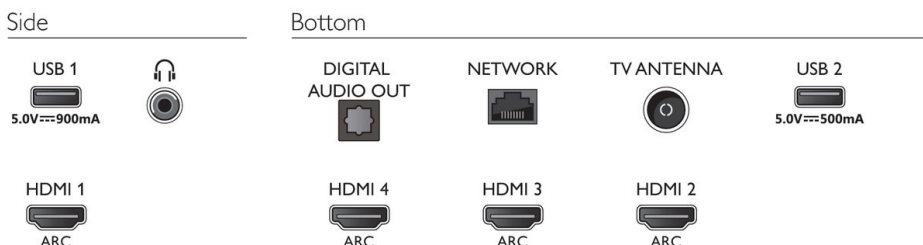

Dimensions

- Box dimensions (W x H x D): 1757 x 1025 x 185 mm
- Set dimensions (W x H x D): 1567.6 x 886.8 x 87.7 mm
- Set dimensions with stand (W x H x D): 1567.6 x 949 x 312.3 mm
- Product weight: 22.5 kg
- Product weight (+stand): 23 kg
- Weight incl. Packaging: 30.4 kg
- VESA wall mount compatible: 300 x 300 mm

Accessories

- Included accessories: Remote Control, Quick start guide, Legal and safety brochure, Power cord,

- Table top stand
- Included batteries: 2 x AAA Batteries

Smart TV

- SmartTV apps*: Netflix

Connections