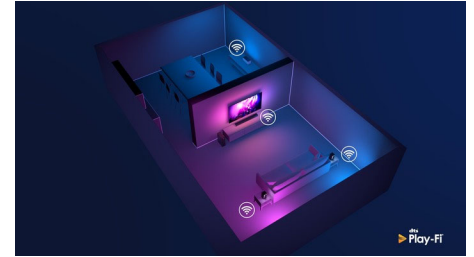

DTS Play-Fi

With DTS Play-Fi on your Philips TV you can connect to compatible speakers in any room. Got wireless speakers in the kitchen? Listen to the movie while you make a snack, or keep up with the sports commentary while you get everyone a drink.