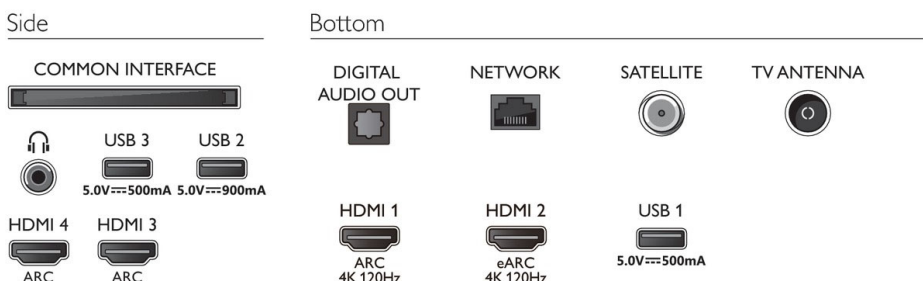

Dimensions

- VESA wall mount compatible: 300 x 300 mm
- Box dimensions (W x H x D): 1400.0 x 860.0 x 160.0 mm
- Product weight: 19.0 kg
- Product weight (+stand): 19.4 kg
- Set dimensions (W x H x D): 1227.8 x 705.6 x 58.0 mm
- Set dimensions with stand (W x H x D):

- 1227.8 x 722.4 x 230.0 mm
- Stand dimensions (W x H x D): 797.5 x 19.0 x 230.0 mm
- Weight incl. Packaging: 27.9 kg

Accessories

- Included Accessories: Legal and safety brochure, Power cord, Quick start guide (x 1), Remote Control, Tabletop stand
- Included batteries: 2 x AAA Batteries

Design

- Colours of TV: Metal bezel frame
- Stand design: Metal dark chrome facet sticks

Smart TV Features

- Interactive TV: HbbTV
- Programme: Pause TV, USB recording*
- Ease of Installation: Auto detect Philips devices, Network installation wizard, Settings assistant wizard, Device connection wizard
- Ease of Use: One-stop smart menu button, On-screen user manual
- Firmware upgradeable: Firmware auto upgrade wizard, Firmware upgradeable via USB, Online firmware upgrade, FW download in background
- Screen Format Adjustments: Basic - Fill Screen, Fit to screen, Advance - Shift, Zoom, stretch, Wide screen
- Remote Control: with Voice
- User Interaction: SimplyShare
- Voice assistant*: Google Assistant built in, RC with Mic., Works with Alexa

Connections

Issue date 2021-07-01

Version: 4.1.1

12 NC: 8670 001 75001
EAN: 87 18863 02897 1

© 2021 Koninklijke Philips N.V.
All Rights reserved.

Specifications are subject to change without notice.
Trademarks are the property of Koninklijke Philips N.V.
or their respective owners.

www.philips.com

*Memory size (Flash): 16 GB (the actual available disk space may differ depending on e.g. (pre-)installed apps, installed operating system etc.)

* EPG and actual visibility (up to 8 days) is country- and operator-dependent.

* Android App offerings vary per country. For more details please visit your local Google Play Store.

* The TV supports DVB reception for 'Free to air' broadcast. Specific DVB operators may not be supported. An up to date list can be found in the FAQ section of the Philips support website. For some operators Conditional Access and subscription are required. Contact your operator for more information.

* Philips TV Remote app and related functionalities vary per TV model, operator and country, as well as smart device model and OS. For more details please visit: www.philips.com/TVRemoteapp.

* USB recording for digital channels only, recordings may be limited by broadcast copy protection (CI+). Country and channel restrictions may apply.

* This television contains lead only in certain parts or components where no technology alternatives exist in accordance with existing exemption clauses under the RoHS Directive.

* Amazon, Alexa and all related logos are trademarks of Amazon.com, Inc. or its affiliates. Amazon Alexa is available in selected languages and countries.

* Amazon Prime is available in selected languages and countries.

* Disney+ subscription required. Subject to terms at <https://www.disneyplus.com> (c) 2020 Disney and its related entities. Disney+ is available in selected languages and countries.

* Google Assistant is available on Philips Android TVs running on Android O (8) or higher OS version. Google Assistant is available in selected languages and countries.

* Netflix subscription required. Subject to terms on <https://www.netflix.com>

* Rakuten TV is available in selected languages and countries.

* Cloud Gaming offering depends on game providers.