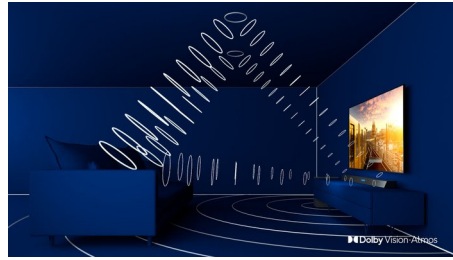

Dolby Vision + Dolby Atmos

Support for Dolby's premium sound and video formats means that the HDR content that you watch will look—and sound—glorious. You'll enjoy a picture that reflects the director's original intentions and experience spacious sound with real clarity and depth.

Premium materials

Every inch of this TV looks and feels premium. The ultra-thin metal bezel. The beautiful aluminium feet. Or the remote with a backlit Ambilight key, which makes it easy to turn on Ambilight—even in the dark.