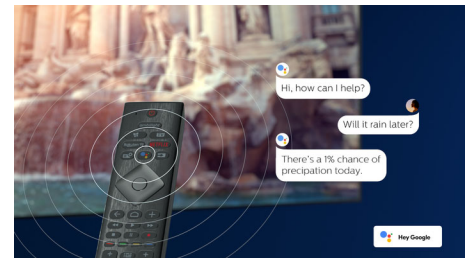

HDMI 2.1 VRR and low latency

Ready for gaming

Your Philips TV boasts the latest HDMI 2.1 connectivity and automatically switches to an ultra-low-latency setting when you start playing a game on your console. VRR and Freesync are supported for smooth fast-action gameplay. Ambilight's gaming mode brings the thrill right into the room.

AI voice control

Push a button on the remote to talk to the Google Assistant. Control the TV or Google Assistant-compatible smart home devices with your voice. Or ask Alexa to control the TV via Alexa-enabled devices.