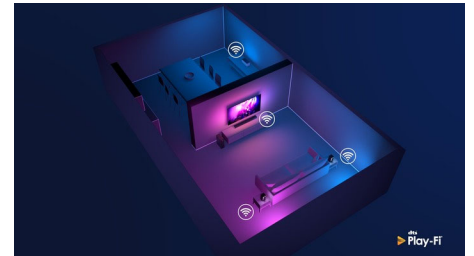

DTS Play-Fi compatible

With DTS Play-Fi on your Philips TV you can connect to compatible speakers in any room. Got wireless speakers in the kitchen? Listen to the film while you make a snack or keep up with the sports commentary while you get everyone drinks.