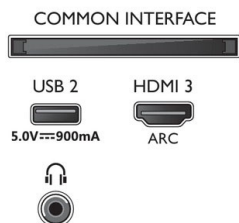

Power

- Ambient temperature: 5 °C to 35 °C
- Standby power consumption: <0.3W
- Power Saving Features: Auto switch-off timer, Picture mute (for radio), Eco mode, Light sensor
- Off mode power consumption: N/A
- Mains power: AC 220 - 240 V 50/60Hz

EU Energy card

- EPREL registration numbers: 613766
- Diagonal screen size (inch): 50
- Diagonal screen size (metric): 126
- Energy class for SDR: G
- On mode power demand for SDR: 68 Kwh/1000h
- Energy class for HDR: G
- On mode power demand for HDR: 107 Kwh/1000h
- Networked standby mode: <2.0 W
- Off mode power consumption: n.a.
- Panel technology used: LED LCD

Sound

- Output power (RMS): 20W
- Sound Enhancement: A.I. Sound, Clear Dialogue, Dolby Atmos, Night mode, Auto Volume Leveler, Dolby Bass Enhancement, A.I. EQ
- Speaker configuration: 2x10W full range speaker

Dimensions

- Box dimensions (W x H x D): 1240.0 x 785.0 x 150.0 mm
- Set dimensions (W x H x D): 1112.2 x 647.3 x 87.1 mm
- Set dimensions with stand (W x H x D): 1112.2 x 677.3 x 259.7 mm
- Stand dimensions (W x H x D): 727.4 x 30.0 x 245.3 mm
- Product weight: 11.3 kg
- Product weight (+stand): 11.5 kg
- Weight incl. Packaging: 15.2 kg
- VESA wall mount compatible: 100 x 200 mm

Design

- Colors of TV: Light silver bezel
- Stand design: Light silver v sticks

Accessories

- Included accessories: Remote Control, 2 x AAA Batteries, Power cord, Quick start guide, Legal and safety brochure, Table top stand

Connections

Side