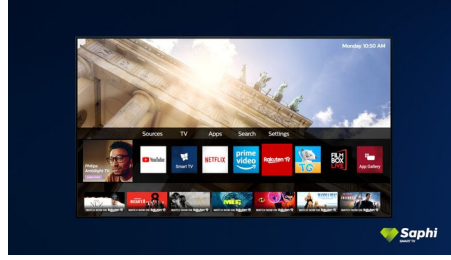

SAPHI smart TV

The fast, intuitive SAPHI operating system makes your Philips smart TV a real pleasure to use. Enjoy great picture quality and one-button access to a clear icon-based menu. Operate your TV with ease, and quickly navigate to popular Philips smart TV apps.