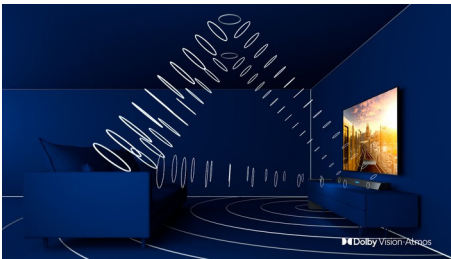

## Dolby Vision + Dolby Atmos

Support for Dolby's premium sound and video formats means the HDR content you watch will look-and sound-glorious. You'll enjoy a picture that reflects the director's original intentions and experience spacious sound with real clarity and depth.