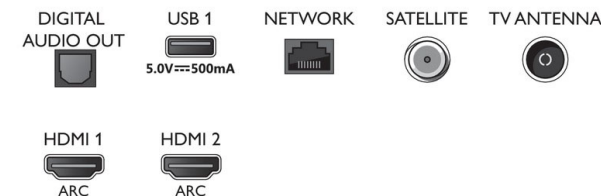

Bottom

Issue date 2021-09-21

Version: 4.1.1

12 NC: 8670 001 74717
EAN: 87 18863 02829 2

© 2021 Koninklijke Philips N.V.
All Rights reserved.

Specifications are subject to change without notice.
Trademarks are the property of Koninklijke Philips N.V.
or their respective owners.

www.philips.com

* EPG and actual visibility (up to 8 days) is country and operator dependent.

* Energy consumption in kWh per year, based on the power consumption of the television operating 4 hours per day for 365 days. The actual energy consumption will depend on how the television is used.

* The TV supports DVB reception for 'Free to air' broadcast. Specific DVB operators may not be supported. An up to date list can be found in the FAQ section of the Philips support website. For some operators Conditional Access and subscription are required. Contact your operator for more information.

* Philips TV Remote app and related functionalities vary per TV model, operator, and country, as well as smart device model and OS. For more details please visit: www.philips.com/TVRemoteapp.

* Smart TV app offerings vary per TV model and country. For more details please visit: www.philips.com/smarttv.

* This television contains lead only in certain parts or components where no technology alternatives exist in accordance with existing exemption clauses under the RoHS Directive.

* Amazon Prime is available in selected languages and countries.

* Netflix subscription required. Subject to terms at <https://www.netflix.com>

* Rakuten TV is available in selected languages and countries.