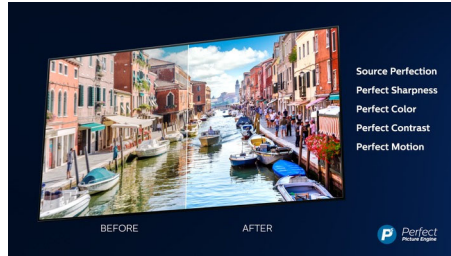

Philips P5 Picture Engine

The Philips P5 engine delivers a picture as brilliant as the content you love. Details have noticeably more depth. Colors are vivid, while skin tones look natural. Contrast is so crisp

you'll feel every detail. Motion is perfectly smooth.

HDMI connectivity

Ready for gaming

Your Philips TV boasts the latest HDMI connectivity, and it automatically switches to a low-latency setting when you start playing a game on your console.

Design

Looking for a TV that fits with your room? This 4K smart TV is dressed for the occasion! The virtually bezel-free screen goes with just about any interior scheme. While the slim feet make it seem as if the screen is floating above your TV unit or table.