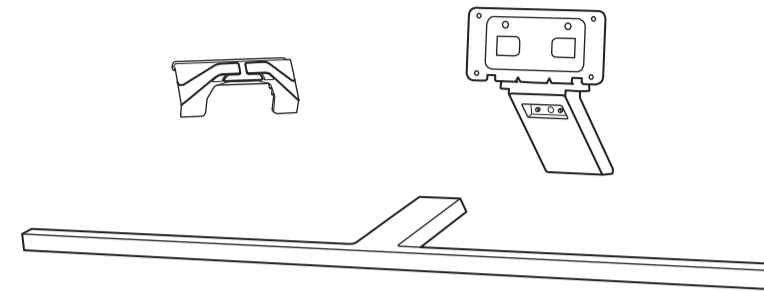

8535 / 8555 series

Quick Start Guide