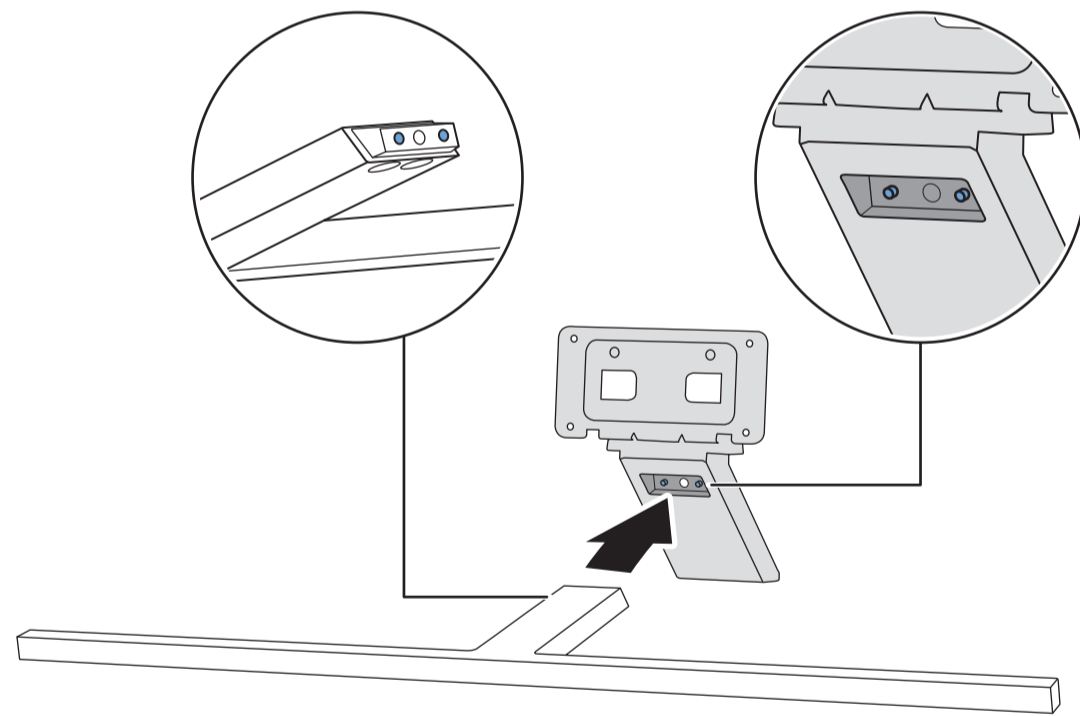

8535 / 8555 series

Quick Start Guide

A

1

2

3

4

5

6

7

8

9