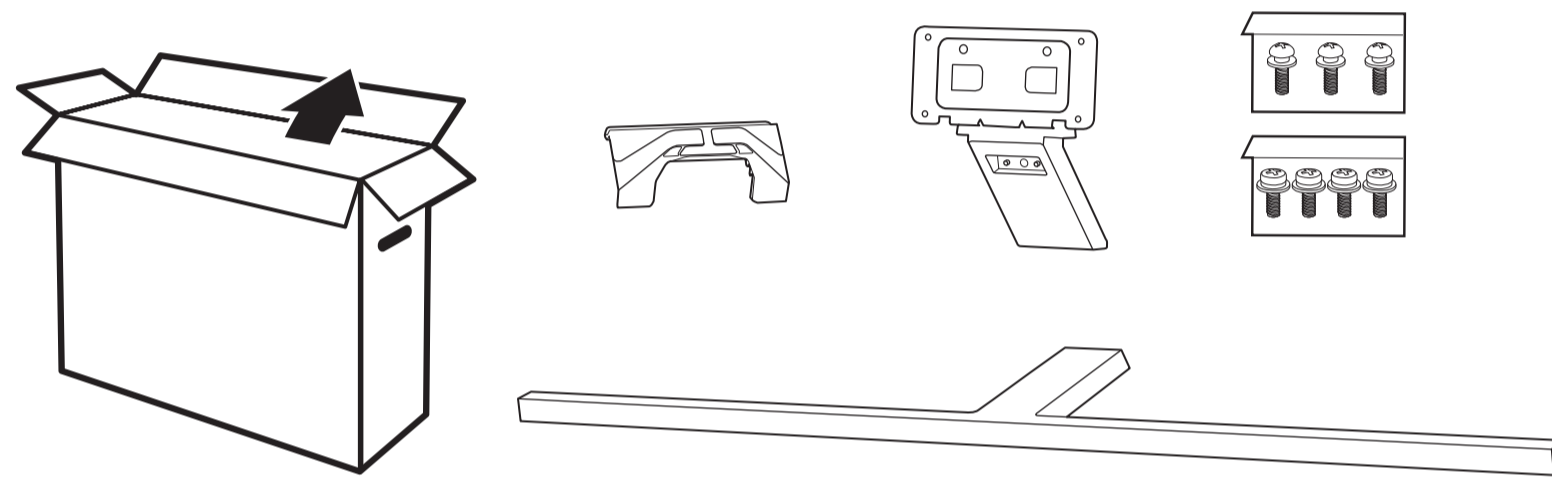

8535 / 8555 series

Quick Start Guide

A

1

2

3

4

5

6

7

8

9