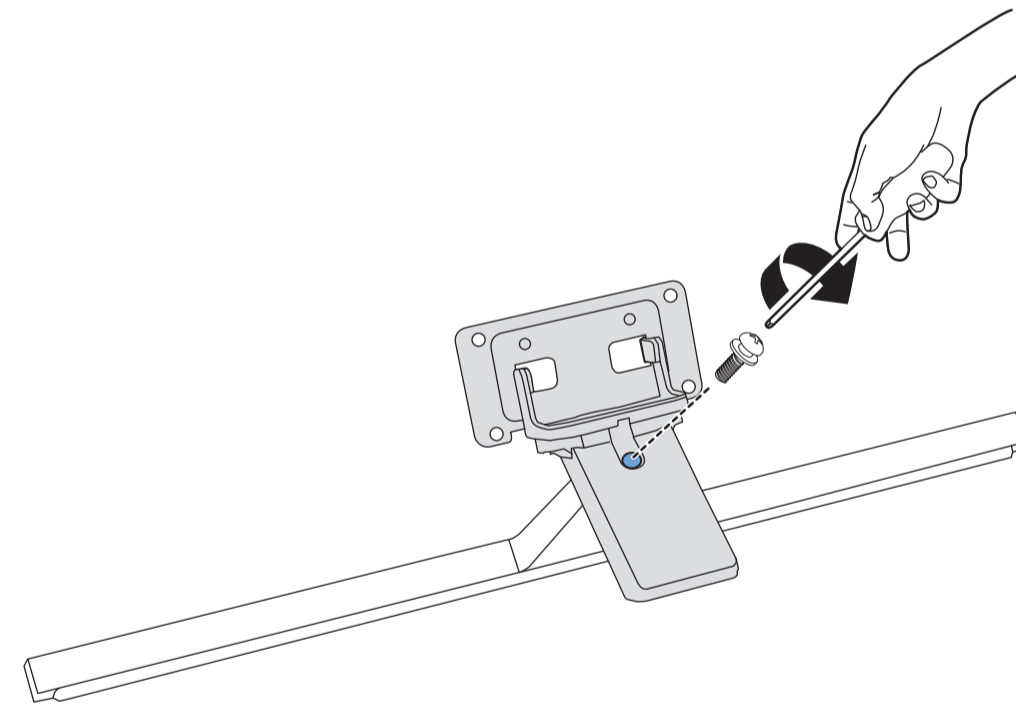

8535 / 8555 series

Quick Start Guide

A

1

2

3

4

5

6

7

8

9