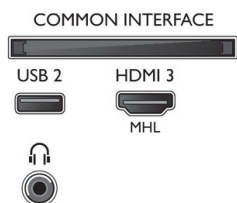

Colour & Finish

- TV Front: Black High Gloss

Accessories

- Included accessories: Remote Control, 2 x AAA Batteries, Power cord, Quick start guide, Legal and safety brochure, Tabletop stand

Connections

Side