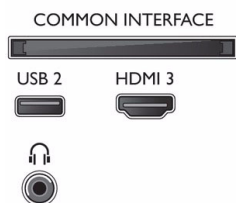

Connections

Side