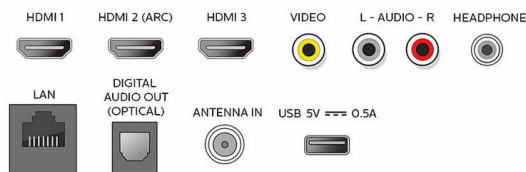

Multimedia Applications

- Multimedia connections: USB Storage Device

Tuner/Reception/Transmission

- Aerial Input: 75 ohm F-type
- TV system: ATSC, NTSC
- Video Playback: NTSC
- Tuner bands: UHF, VHF

Connectivity

- HDMI 1: HDMI
- HDMI 2(ARC): HDMI
- HDMI 3: HDMI
- AV 1: Audio L/R in, CVBS in
- Audio Output - Digital: Optical (TOSLINK)
- Other connections: Ethernet, Headphone out, Wireless LAN 802.11ac MIMO
- USB: USB
- EasyLink (HDMI-CEC): One touch play, Power status, System info (menu language), Remote control pass-through, System audio control, System standby
- Bluetooth version: 4.2

Power

- Ambient temperature: 5°C to 40°C (41°F to 104°F)
- Mains power: 120V/60Hz
- Power consumption: 135 W
- Standby power consumption: < 0.5W

Dimensions

- Set dimensions in inch (W x H x D):
  49.2 x 28.5 x 3.1 inch
- Product weight (lb): 22.93 lb
- Set dimensions with stand in inch (W x H x D):
  49.2 x 29.6 x 8.8 inch
- Product weight (+stand) (lb): 23.15 lb
- Box dimensions in inch (W x H x D):
  55.6 x 31.9 x 6 inch
- Weight incl. Packaging (lb): 33.95
- VESA wall mount compatible: 300 x 300 mm

Accessories

- Included accessories: Table top stand, Quick start guide, Remote Control, Batteries for remote control, Screws
- Power cord: 59 inch

Android TV Services

- OS: Android Oreo

Rear

Issue date 2019-05-16

Version: 2.1.1

12 NC: 8670 001 56798
UPC: 6 09585 25239 4

© 2019 Koninklijke Philips N.V.
All Rights reserved.

Specifications are subject to change without notice.
Trademarks are the property of Koninklijke Philips N.V.
or their respective owners.

www.philips.com

* Google, Google Play, Android, YouTube, and related marks and logos are trademarks of Google LLC.

* USB recording for digital channels only, recordings may be limited by broadcast copy protection. Country and channel restrictions may apply.