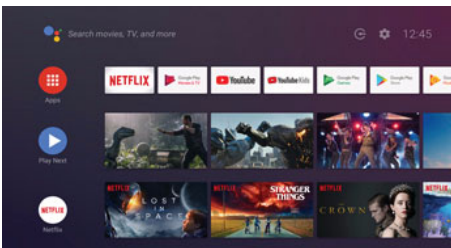

Android TV

Android TV brings great content to you, so you can spend less time browsing and more

time watching. Just pick from the personalized recommendations on Google Play, YouTube, and other apps that appear automatically in your home screen.