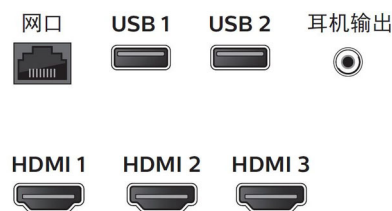

Connections

Side

Rear

Issue date 2018-12-13

Version: 4.1.8

12 NC: 8670 001 58033
EAN: 69 59033 85637 2

© 2018 Koninklijke Philips N.V.
All Rights reserved.

Specifications are subject to change without notice.
Trademarks are the property of Koninklijke Philips N.V.
or their respective owners.