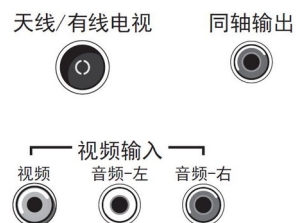

Highlights

Smart TV

Discover a Smarter experience that lies beyond traditional TV. Rent and stream movies, videos or games from online video stores. Watch catch-up TV from your favorite channels and enjoy a growing selection of online apps with Smart TV.

Ultra Slim profile

Sleek. Cutting edge. Refined. Precise. The Philips Ultra Slim silhouette. That something so slim can inspire so much interest shouldn't be surprising, given how much sophistication it will bring to your décor.

USB (photos, music, video)

Share the fun. Connect your USB memory-stick, digital camera, mp3 player or other multimedia device to the USB port on your TV to enjoy photos, videos and music with the easy to use onscreen content browser.

4K Ultra HD

With four times the resolution of conventional Full HD, Ultra HD lights up your screen with over 8 million pixels and our unique Ultra Resolution Upscaling technology. Experience improved images regardless of the original content, and enjoy a sharper picture with superior depth, contrast, natural motion and vivid details.

Pixel Plus HD

Philips Pixel Plus HD engine optimizes picture quality to deliver crisp images with beautiful contrast. So whether you're streaming online or watching from a disc, you'll enjoy sharper images with brighter whites and blacker blacks.

Connections

Side