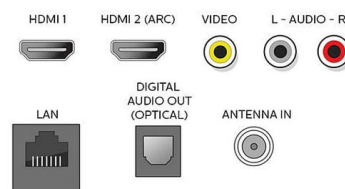

Android TV Services

- OS: Android Oreo

Connections

Side

Rear

Issue date 2018-11-30

Version: 1.0.3

12 NC: 8670 001 55302
UPC: 6 09585 25218 9