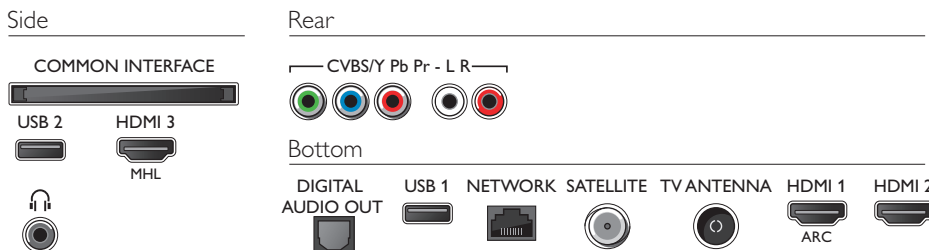

Connections

Issue date 2018-04-27

Version: 8.0.1

12 NC: 8670 001 46861
EAN: 87 18863 01345 8

© 2018 Koninklijke Philips N.V.
All Rights reserved.

Specifications are subject to change without notice.
Trademarks are the property of Koninklijke Philips N.V.
or their respective owners.

www.philips.com

* EPG and actual visibility (up to 8 days) is country and operator dependent.

* Energy consumption in kWh per year, based on the power consumption of the television operating 4 hours per day for 365 days. The actual energy consumption will depend on how the television is used.

* The TV supports DVB reception for 'Free to air' broadcast. Specific DVB operators may not be supported. An up to date list can be found in the FAQ section of the Philips support website. For some operators Conditional Access and subscription are required. Contact your operator for more information.

* (Philips) only compatible with specific Philips player device.

* Philips TV Remote app and related functionalities vary per TV model, operator, and country, as well as smart device model and OS. For more details please visit: www.philips.com/TVRemoteapp.

* Smart TV app offerings vary per TV model and country. For more details please visit: www.philips.com/smarttv.

* USB recording for digital channels only, recordings may be limited by broadcast copy protection (CI+). Country and channel restrictions may apply.

* Compatibility depends on Wifi Miracast certification & Android 4.2 or later. For more details please refer to your device documentation.

* This television contains lead only in certain parts or components where no technology alternatives exist in accordance with existing exemption clauses under the RoHS Directive.