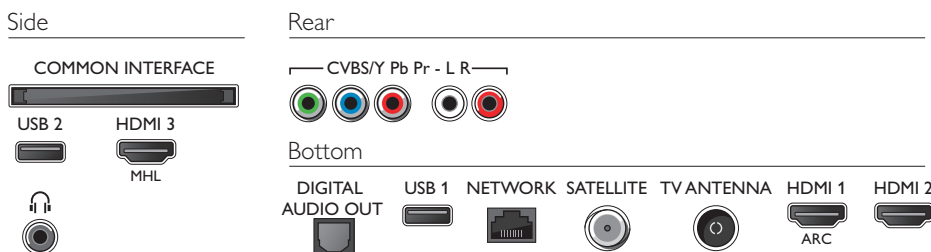

Connections

Issue date 2018-05-04

Version: 8.1.1

12 NC: 8670 001 46854
EAN: 87 18863 01343 4

© 2018 Koninklijke Philips N.V.
All Rights reserved.

Specifications are subject to change without notice. Trademarks are the property of Koninklijke Philips N.V. or their respective owners.

www.philips.com

* EPG and actual visibility (up to 8 days) is country and operator dependent.

* Energy consumption in kWh per year, based on the power consumption of the television operating 4 hours per day for 365 days. The actual energy consumption will depend on how the television is used.

* The TV supports DVB reception for 'Free to air' broadcast. Specific DVB operators may not be supported. An up to date list can be found in the FAQ section of the Philips support website. For some operators Conditional Access and subscription are required. Contact your operator for more information.

* (Philips) only compatible with specific Philips player device.

* Philips TV Remote app and related functionalities vary per TV model, operator, and country, as well as smart device model and OS. For more details please visit: www.philips.com/TVRemoteapp.

* Smart TV app offerings vary per TV model and country. For more details please visit: www.philips.com/smarttv.

* USB recording for digital channels only, recordings may be limited by broadcast copy protection (CI+). Country and channel restrictions may apply.

* Compatibility depends on Wifi Miracast certification & Android 4.2 or later. For more details please refer to your device documentation.

* This television contains lead only in certain parts or components where no technology alternatives exist in accordance with existing exemption clauses under the RoHS Directive.