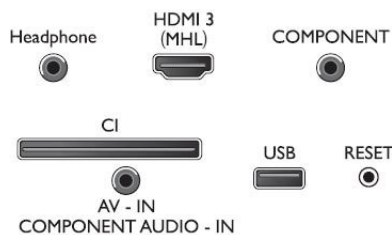

Dimensions

- Box dimensions (W x H x D): 1085 x 667 x 150 mm
- Set dimensions (W x H x D): 969 x 567 x 83 mm
- Set dimensions with stand (W x H x D): 969 x 625 x 226 mm
- TV stand width distance: 243 mm
- Product weight: 7.3 kg
- Product weight (+stand): 7.5 kg
- Weight incl. Packaging: 9.8 kg
- VESA wall mount compatible: 200 x 400 mm

Accessories

- Included accessories: Remote Control, 2 x AAA Batteries, Power cord, Quick start guide, Legal and safety brochure, Warranty Leaflet, Table top stand, Mini-jack to YPbPr cable

Connections

Side