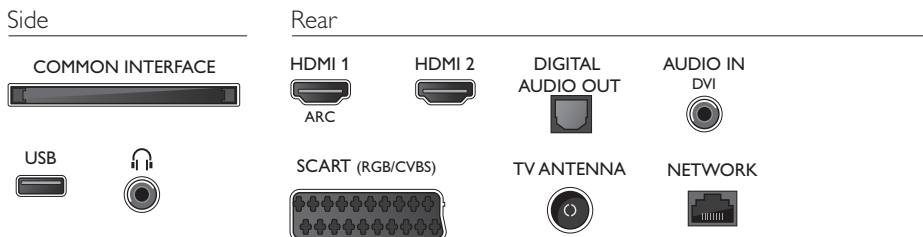

- Video Playback Formats: MPEG-2, MPEG-4, Containers: AVI, MKV, H264/MPEG-4 AVC, MPEG-1, WMV9/VC1, HEVC (H.265)
- Subtitles Formats Support: .SML, .SRT, .SUB, .TXT, .ASS, .SSA

- Music Playback Formats: AAC, MP3, WAV, WMA (v2 up to v9.2)
- Picture Playback Formats: JPEG, BMP, GIF, PNG

Supported Display Resolution

- Computer inputs: up to 1366x768 @ 60 Hz
- Video inputs: 24, 25, 30, 50, 60 Hz, up to 1366x768p

Tuner/Reception/Transmission

- Digital TV: DVB-T/T2/C
- MPEG Support: MPEG2, MPEG4
- Video Playback: NTSC, PAL, SECAM

Power

- Mains power: AC 220 - 240 V 50/60 Hz
- Standby power consumption: <0.3 W
- Off mode power consumption: 0.5 W
- Ambient temperature: 5°C to 35°C
- Power Saving Features: Auto switch-off timer, Eco mode, Picture mute (for radio)
- EU Energy Label power: 31 W
- Annual energy consumption: 46 kWh
- Energy Label Class: A+
- Mercury content: 0 mg
- Presence of lead: Yes*

Dimensions

- Box dimensions (W x H x D): 798 x 520 x 140 mm
- Set dimensions (W x H x D): 726.5 x 425.36 x 81.8 mm
- Set dimensions with stand (W x H x D): 726.5 x 476.9 x 183.25 mm
- TV stand width distance: 341.44 mm
- Product weight: 5.1 kg
- Product weight (+stand): 5.25 kg
- Weight incl. Packaging: 7.14 kg
- VESA wall mount compatible: 100 x 100 mm

Accessories

- Included accessories: Remote Control, 2 x AAA Batteries, Power cord, Quick start guide, Legal and safety brochure, Warranty Leaflet, Tabletop stand

Connections

Issue date 2018-02-22

Version: 2.0.1

12 NC: 8670 001 43547
EAN: 87 18863 01099 0

© 2018 Koninklijke Philips N.V.
All Rights reserved.

Specifications are subject to change without notice.
Trademarks are the property of Koninklijke Philips N.V.
or their respective owners.

www.philips.com

* EPG and actual visibility (up to 8 days) is country- and operator-dependent.

* Energy consumption in kWh per year based on the power consumption of the television operating 4 hours per day for 365 days. The actual energy consumption will depend on how the television is used.

* The TV supports DVB reception for 'Free to air' broadcast. Specific DVB operators may not be supported. An up to date list can be found in the FAQ section of the Philips support website. For some operators Conditional Access and subscription are required. Contact your operator for more information.

* (Philips) only compatible with specific Philips player device.

* This television contains lead only in certain parts or components where no technology alternatives exist in accordance with existing exemption clauses under the RoHS Directive.