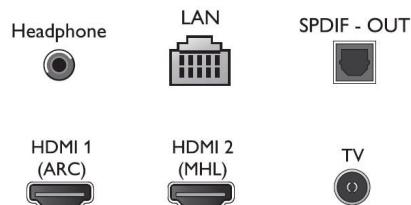

USB (photos, music, video)

Share the fun. Connect your USB memory-stick, digital camera, mp3 player or other multimedia device to the USB port on your TV to enjoy photos, videos and music with the easy to use onscreen content browser.

Connections

Side

Bottom

Issue date 2017-08-09

Version: 4.5.2

12 NC: 8670 001 45931
EAN: 87 18863 01304 5

© 2017 Koninklijke Philips N.V.
All Rights reserved.

Specifications are subject to change without notice.
Trademarks are the property of Koninklijke Philips N.V. or their respective owners.