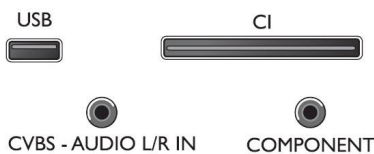

Specifications

Picture/Display

- Picture enhancement: Digital Crystal Clear
- Display: LED HD TV
- Panel resolution: 1366 x 768
- Aspect ratio: 16:9
- Brightness: 250 cd/m²
- Peak Luminance ratio: 65 %

Smart Interaction

- Program: Pause TV, USB Recording*
- Ease of Use: One-stop Home button
- Firmware upgradeable: Firmware upgradeable via USB, Firmware auto upgrade wizard
- Signal strength indication
- Teletext: 1000 page Hypertext
- Electronic Program Guide*: 8 days Electronic Program Guide
- Screen Format Adjustments: Autozoom, 4:3, 16:9, Movie expand 16:9, Superzoom, Unscaled, Widescreen

Sound

- Output power (RMS): 16W
- Sound Enhancement: Incredible Surround, Clear Sound, Smart Sound

Connectivity

- Number of HDMI connections: 2
- Number of USBs: 1
- Number of component in (YPbPr): 1
- Number of CVBS: 1
- Other connections: Common Interface Plus (CI+), Antenna IEC75, Ethernet-LAN RJ-45, Digital audio out (optical), Audio L/R in, Headphone out
- EasyLink (HDMI-CEC): Remote control pass-through, System audio control, System standby, One touch play

Multimedia Applications

- Video Playback Formats: MPEG-2, MPEG-4, Containers: AVI, MKV, H264/MPEG-4 AVC, MPEG-1, HEVC (H.265)
- Subtitles Formats Support: .SMI, .SRT, .SUB, .TXT, .ASS, .SSA

- Music Playback Formats: AAC, MP3, AC3
- Picture Playback Formats: JPEG, BMP, PNG

Supported Display Resolution

- Computer inputs: up to 1366x768 @ 60Hz
- Video inputs: 24, 25, 30, 50, 60 Hz, up to 1366x768p

Tuner/Reception/Transmission

- Digital TV: DVB-T/T2/C
- MPEG Support: MPEG2, MPEG4
- Video Playback: NTSC, PAL, SECAM

Power