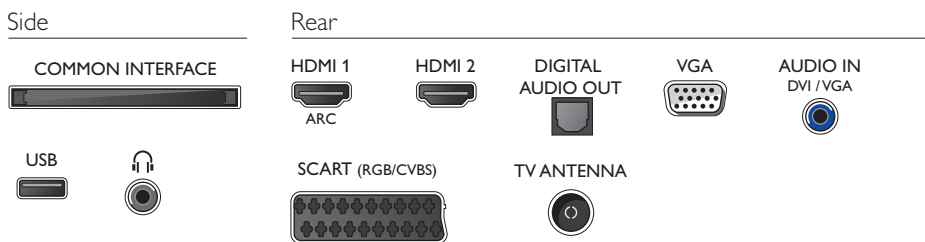

Multimedia Applications

- Video Playback Formats: Containers: AVI, MKV, H264/MPEG-4 AVC, MPEG-1, MPEG-2, MPEG-4,

WMV9/VC1

- Subtitles Formats Support: .SML, .SRT, .SSA, .SUB, .TXT, .ASS
- Music Playback Formats: AAC, MP3, WAV, WMA (v2 up to v9.2)
- Picture Playback Formats: JPEG, BMP, GIF, PNG

Supported Display Resolution

- Computer inputs: up to 1366x768 @ 60Hz
- Video inputs: 24, 25, 30, 50, 60 Hz, up to 1366x768p

Tuner/Reception/Transmission

- Digital TV: DVB-T/C
- MPEG Support: MPEG2, MPEG4
- Video Playback: NTSC, PAL, SECAM

Power

- Mains power: AC 220 - 240 V 50/60Hz
- Ambient temperature: 5 °C to 35 °C
- Eu Energy Label power: 20 W
- Annual energy consumption: 29 kW·h
- Energy Label Class: A+
- Standby power consumption: <0.3W
- Off mode power consumption: <0.3 W
- Power Saving Features: Auto switch-off timer, Eco mode, Picture mute (for radio)

Dimensions

- Box dimensions (W x H x D): 630 x 415 x 100 mm
- Set dimensions (W x H x D): 560 x 336 x 35 mm
- Set dimensions with stand (W x H x D): 560 x 344 x 112 mm
- Product weight: 3 kg
- Product weight (+stand): 3.2 kg
- Weight incl. Packaging: 4 kg
- VESA wall mount compatible: 75 x 75 mm

Accessories

- Included accessories: Remote Control, Table top stand, Power cord, Quick start guide, Legal and safety brochure, Warranty Leaflet

Connections

Issue date 2018-02-22

Version: 4.3.1

12 NC: 8670 001 23855
EAN: 87 18863 00302 2

© 2018 Koninklijke Philips N.V.
All Rights reserved.

Specifications are subject to change without notice.
Trademarks are the property of Koninklijke Philips N.V.
or their respective owners.

www.philips.com

* EPG and actual visibility (up to 8 days) is country and operator dependent.

* Energy consumption in kWh per year, based on the power consumption of the television operating 4 hours per day for 365 days. The actual energy consumption will depend on how the television is used.

* The TV supports DVB reception for 'Free to air' broadcast. Specific DVB operators may not be supported. An up to date list can be found in the FAQ section of the Philips support website. For some operators Conditional Access and subscription are required. Contact your operator for more information.

* (Philips) only compatible with specific Philips player device.