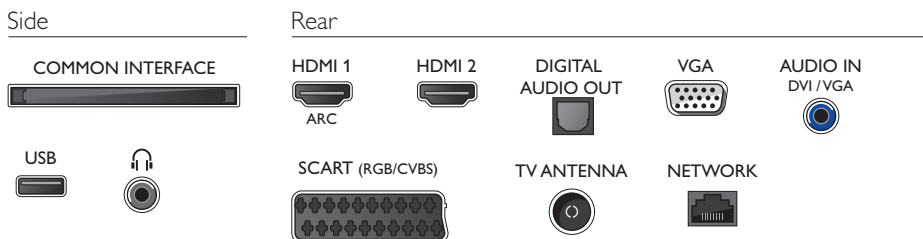

Power

- Mains power: AC 220 - 240 V 50/60 Hz
- Standby power consumption: <0.3 W
- Off mode power consumption: <0.3 W
- Ambient temperature: 5°C to 35°C
- Power Saving Features: Auto switch-off timer, Eco mode, Picture mute (for radio)
- Energy Label Class: A
- EU Energy Label power: 20 W
- Annual energy consumption: 30 kWh
- Mercury content: 0 mg
- Presence of lead: Yes*

Accessories

- Included accessories: Remote Control, 2 x AAA Batteries, Power cord, Quick start guide, Legal and safety brochure, Warranty Leaflet, Tabletop stand

Connections

Issue date 2018-02-22

Version: 6.2.1