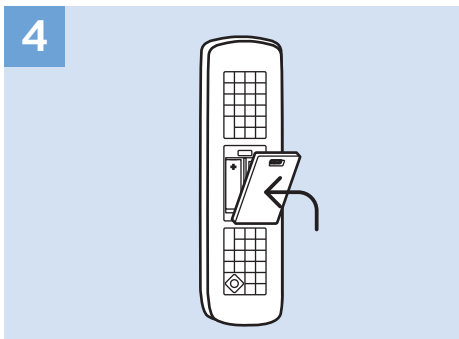

USB Hard Drive

Multimedia Player (UHD Video source)

Video Player - YPbPr, L/R

Bluetooth - Gamepad, Keyboard, Mouse

VESA (x, y)
49" (123 cm) 200x200 mm M6
55" (139 cm) 300x200 mm M6

All registered and unregistered trademarks are property of their respective owners.
Specifications are subject to change without notice.
Philips and the Philips' shield emblem are trademarks of Koninklijke Philips N.V.
and are used under license from Koninklijke Philips N.V.
2018 © TP Vision Europe B.V. All rights reserved.