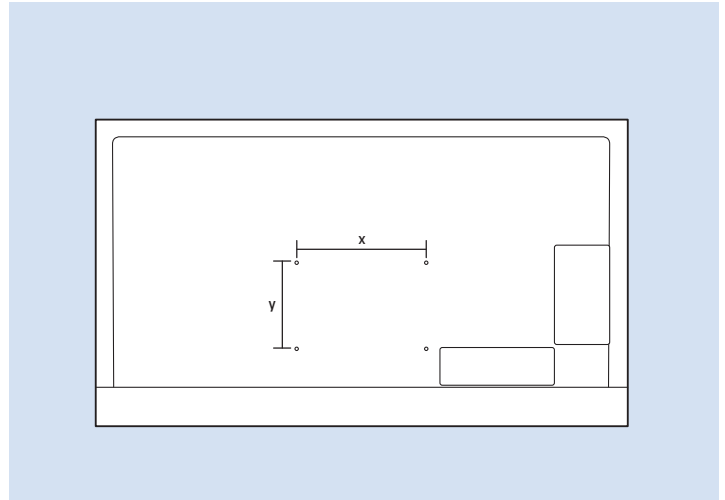

USB Hard Drive

Multimedia Player (UHD Video source)

Video Player - YPbPr, L/R

Bluetooth - Gamepad, Keyboard, Mouse

VESA (x, y)
49" (123 cm) 200x200 mm M6
55" (139 cm) 300x200 mm M6

All registered and unregistered trademarks are property of their respective owners.
Specifications are subject to change without notice.
Philips and the Philips' shield emblem are trademarks of Koninklijke Philips N.V.
and are used under license from Koninklijke Philips N.V.
2018 © TP Vision Europe B.V. All rights reserved.