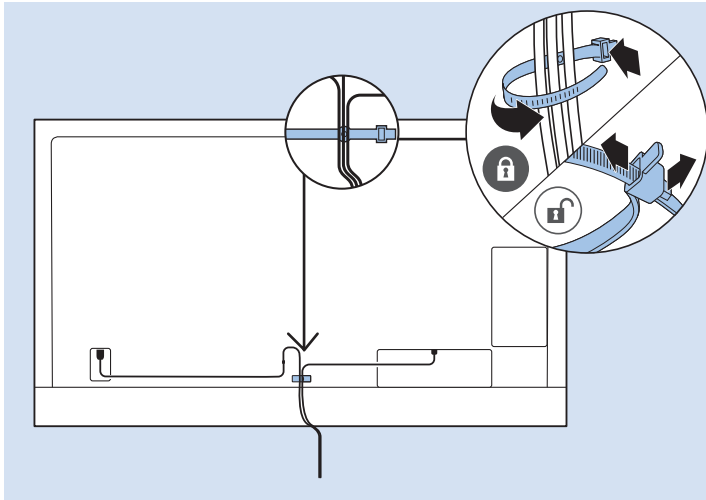

USB Hard Drive

Multimedia Player (UHD Video source)

Video Player - YPbPr, L/R

Bluetooth - Gamepad, Keyboard, Mouse

VESA (x, y)
49" (123 cm) 200x200 mm M6
55" (139 cm) 300x200 mm M6

All registered and unregistered trademarks are property of their respective owners.
Specifications are subject to change without notice.
Philips and the Philips' shield emblem are trademarks of Koninklijke Philips N.V.
and are used under license from Koninklijke Philips N.V.
2018 © TP Vision Europe B.V. All rights reserved.