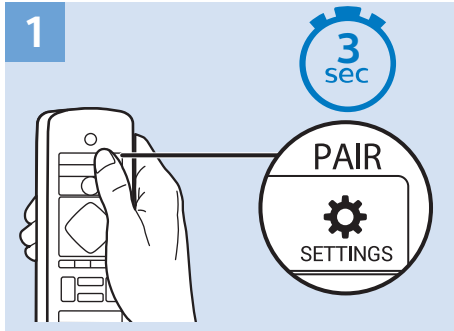

USB Hard Drive

Multimedia Player (UHD Video source)

Video Player - YPbPr, L/R

Bluetooth - Gamepad, Keyboard, Mouse

VESA (x, y)
49" (123 cm) 200x200 mm M6
55" (139 cm) 300x200 mm M6

All registered and unregistered trademarks are property of their respective owners.
Specifications are subject to change without notice.
Philips and the Philips' shield emblem are trademarks of Koninklijke Philips N.V.
and are used under license from Koninklijke Philips N.V.
2018 © TP Vision Europe B.V. All rights reserved.