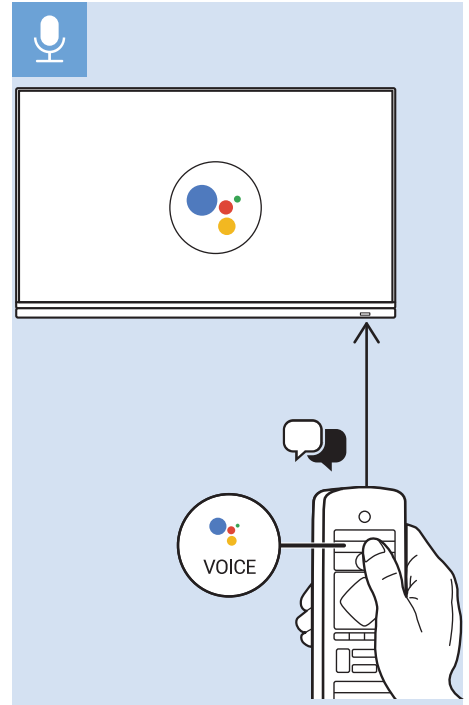

Home Theatre System - HDMI ARC

Digital Audio System - OPTICAL

Headphones

MHL

Network - Wireless

Network - Wired

Computer - HDMI

USB Flash Drive

USB Hard Drive

Multimedia Player (UHD Video source)

Video Player - YPbPr, L/R

Bluetooth - Gamepad, Keyboard, Mouse

VESA (x, y)
49" (123 cm) 200x200 mm M6
55" (139 cm) 300x200 mm M6

All registered and unregistered trademarks are property of their respective owners.
Specifications are subject to change without notice.
Philips and the Philips' shield emblem are trademarks of Koninklijke Philips N.V.
and are used under license from Koninklijke Philips N.V.
2018 © TP Vision Europe B.V. All rights reserved.