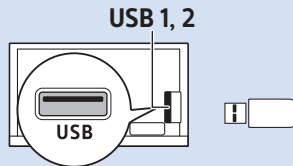

Home Theatre System - HDMI ARC

Digital Audio System - OPTICAL

Headphones

MHL

Network - Wireless

Network - Wired

Computer - HDMI

USB Flash Drive

USB Hard Drive

Multimedia Player (UHD Video source)

Video Player - YPbPr, L/R

Bluetooth - Gamepad, Keyboard, Mouse

VESA (x, y)
49" (123 cm) 200x200 mm M6
55" (139 cm) 300x200 mm M6

All registered and unregistered trademarks are property of their respective owners.
Specifications are subject to change without notice.
Philips and the Philips' shield emblem are trademarks of Koninklijke Philips N.V.
and are used under license from Koninklijke Philips N.V.
2018 © TP Vision Europe B.V. All rights reserved.