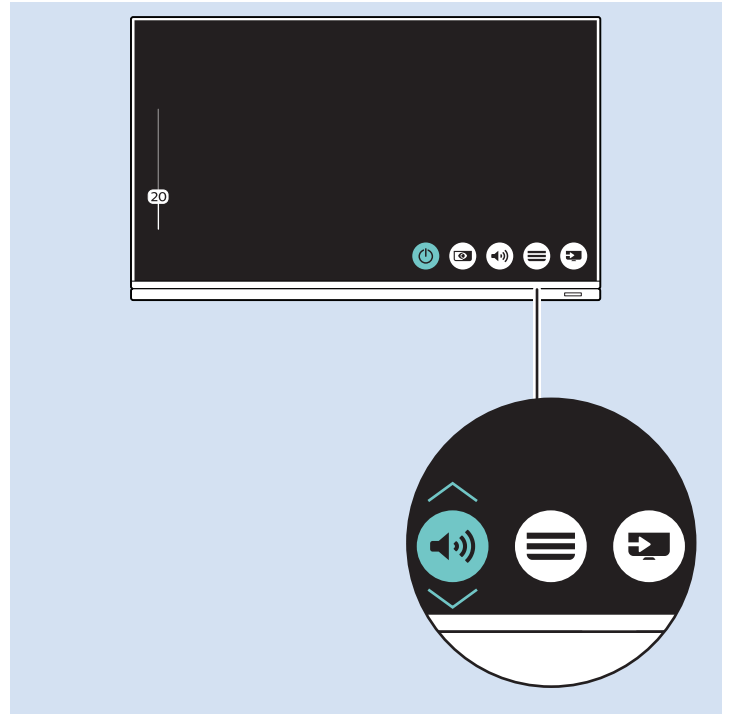

Home Theatre System - HDMI ARC

Digital Audio System - OPTICAL

Headphones

MHL

Network - Wireless

Network - Wired

Computer - HDMI

USB Flash Drive

USB Hard Drive

Multimedia Player (UHD Video source)

Video Player - YPbPr, L/R

Bluetooth - Gamepad, Keyboard, Mouse

VESA (x, y)
49" (123 cm) 200x200 mm M6
55" (139 cm) 300x200 mm M6

All registered and unregistered trademarks are property of their respective owners.
Specifications are subject to change without notice.
Philips and the Philips' shield emblem are trademarks of Koninklijke Philips N.V.
and are used under license from Koninklijke Philips N.V.
2018 © TP Vision Europe B.V. All rights reserved.