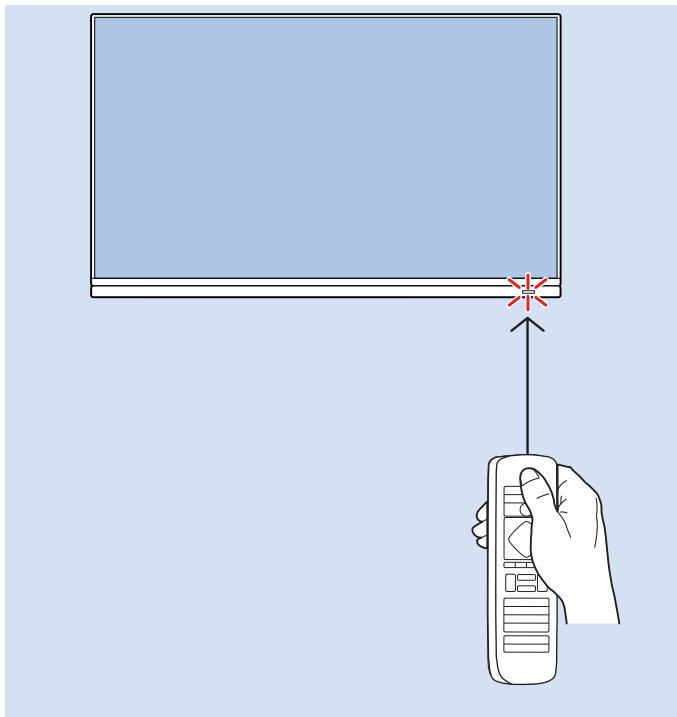

USB Hard Drive

Multimedia Player (UHD Video source)

Video Player - YPbPr, L/R

Bluetooth - Gamepad, Keyboard, Mouse

VESA (x, y)
49" (123 cm) 200x200 mm M6
55" (139 cm) 300x200 mm M6

All registered and unregistered trademarks are property of their respective owners.
Specifications are subject to change without notice.
Philips and the Philips' shield emblem are trademarks of Koninklijke Philips N.V.
and are used under license from Koninklijke Philips N.V.
2018 © TP Vision Europe B.V. All rights reserved.