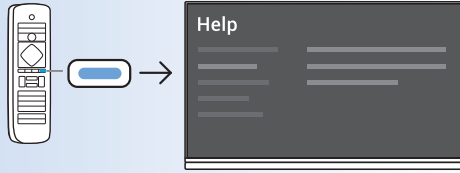

USB Hard Drive

Multimedia Player (UHD Video source)

Video Player - YPbPr, L/R

Bluetooth - Gamepad, Keyboard, Mouse

VESA (x, y)
49" (123 cm) 200x200 mm M6
55" (139 cm) 300x200 mm M6

All registered and unregistered trademarks are property of their respective owners.
Specifications are subject to change without notice.
Philips and the Philips' shield emblem are trademarks of Koninklijke Philips N.V.
and are used under license from Koninklijke Philips N.V.
2018 © TP Vision Europe B.V. All rights reserved.