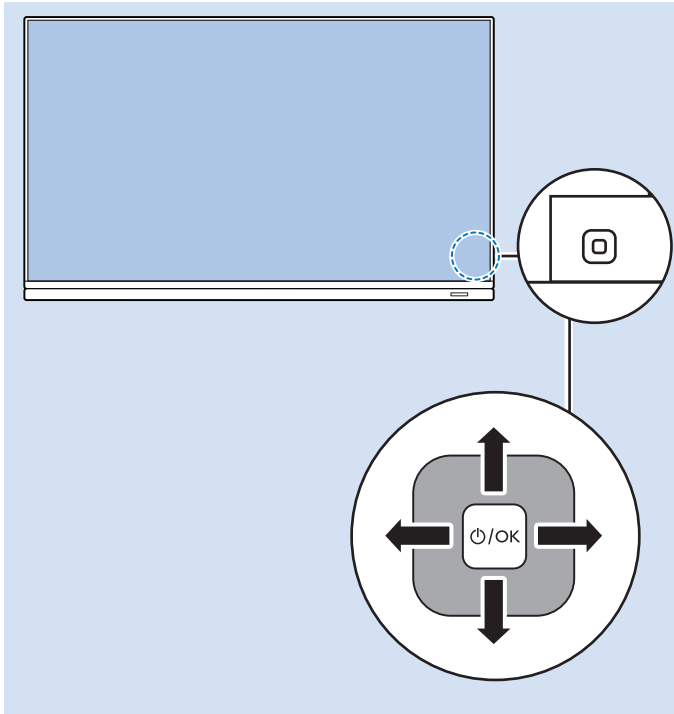

Home Theatre System - HDMI ARC

Digital Audio System - OPTICAL

Headphones

MHL

Network - Wireless

Network - Wired

Computer - HDMI

USB Flash Drive

USB Hard Drive

Multimedia Player (UHD Video source)

Video Player - YPbPr, L/R

Bluetooth - Gamepad, Keyboard, Mouse

VESA (x, y)
49" (123 cm) 200x200 mm M6
55" (139 cm) 300x200 mm M6

All registered and unregistered trademarks are property of their respective owners.
Specifications are subject to change without notice.
Philips and the Philips' shield emblem are trademarks of Koninklijke Philips N.V.
and are used under license from Koninklijke Philips N.V.
2018 © TP Vision Europe B.V. All rights reserved.