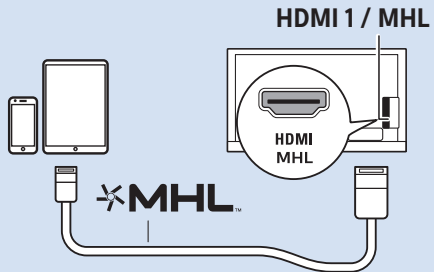

Home Theatre System - HDMI ARC

Digital Audio System - OPTICAL

Headphones

MHL

Network - Wireless

Network - Wired

Computer - HDMI

USB Flash Drive

USB Hard Drive

Multimedia Player (UHD Video source)

Video Player - YPbPr, L/R

Bluetooth - Gamepad, Keyboard, Mouse

VESA (x, y)
49" (123 cm) 200x200 mm M6
55" (139 cm) 300x200 mm M6

All registered and unregistered trademarks are property of their respective owners.
Specifications are subject to change without notice.
Philips and the Philips' shield emblem are trademarks of Koninklijke Philips N.V.
and are used under license from Koninklijke Philips N.V.
2018 © TP Vision Europe B.V. All rights reserved.