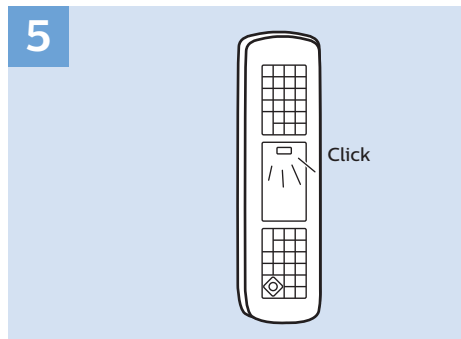

USB Hard Drive

Multimedia Player (UHD Video source)

Video Player - YPbPr, L/R

Bluetooth - Gamepad, Keyboard, Mouse

VESA (x, y)
49" (123 cm) 200x200 mm M6
55" (139 cm) 300x200 mm M6

All registered and unregistered trademarks are property of their respective owners.
Specifications are subject to change without notice.
Philips and the Philips' shield emblem are trademarks of Koninklijke Philips N.V.
and are used under license from Koninklijke Philips N.V.
2018 © TP Vision Europe B.V. All rights reserved.