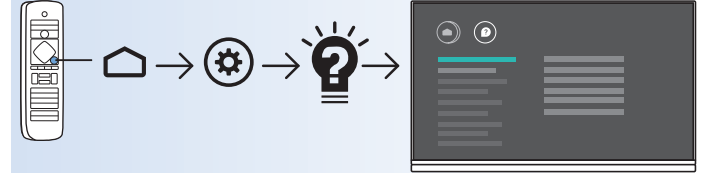

USB Hard Drive

Multimedia Player (UHD Video source)

Video Player - YPbPr, L/R

Bluetooth - Gamepad, Keyboard, Mouse

VESA (x, y)
49" (123 cm) 200x200 mm M6
55" (139 cm) 300x200 mm M6

All registered and unregistered trademarks are property of their respective owners.
Specifications are subject to change without notice.
Philips and the Philips' shield emblem are trademarks of Koninklijke Philips N.V.
and are used under license from Koninklijke Philips N.V.
2018 © TP Vision Europe B.V. All rights reserved.