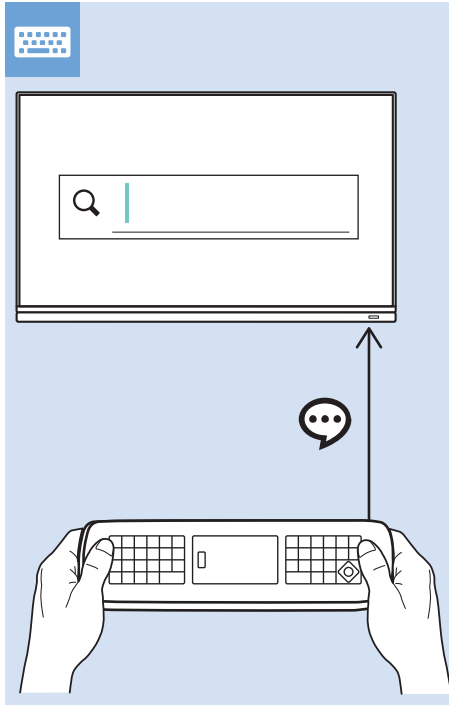

USB Hard Drive

Multimedia Player (UHD Video source)

Video Player - YPbPr, L/R

Bluetooth - Gamepad, Keyboard, Mouse

VESA (x, y)
49" (123 cm) 200x200 mm M6
55" (139 cm) 300x200 mm M6

All registered and unregistered trademarks are property of their respective owners.
Specifications are subject to change without notice.
Philips and the Philips' shield emblem are trademarks of Koninklijke Philips N.V.
and are used under license from Koninklijke Philips N.V.
2018 © TP Vision Europe B.V. All rights reserved.