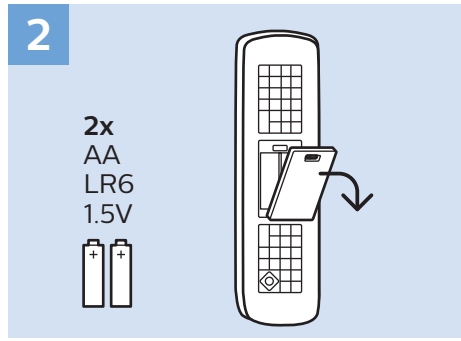

Home Theatre System - HDMI ARC

Digital Audio System - OPTICAL

Headphones

MHL

Network - Wireless

Network - Wired

Computer - HDMI

USB Flash Drive

USB Hard Drive

Multimedia Player (UHD Video source)

Video Player - YPbPr, L/R

Bluetooth - Gamepad, Keyboard, Mouse

VESA (x, y)
49" (123 cm) 200x200 mm M6
55" (139 cm) 300x200 mm M6

All registered and unregistered trademarks are property of their respective owners.
Specifications are subject to change without notice.
Philips and the Philips' shield emblem are trademarks of Koninklijke Philips N.V.
and are used under license from Koninklijke Philips N.V.
2018 © TP Vision Europe B.V. All rights reserved.