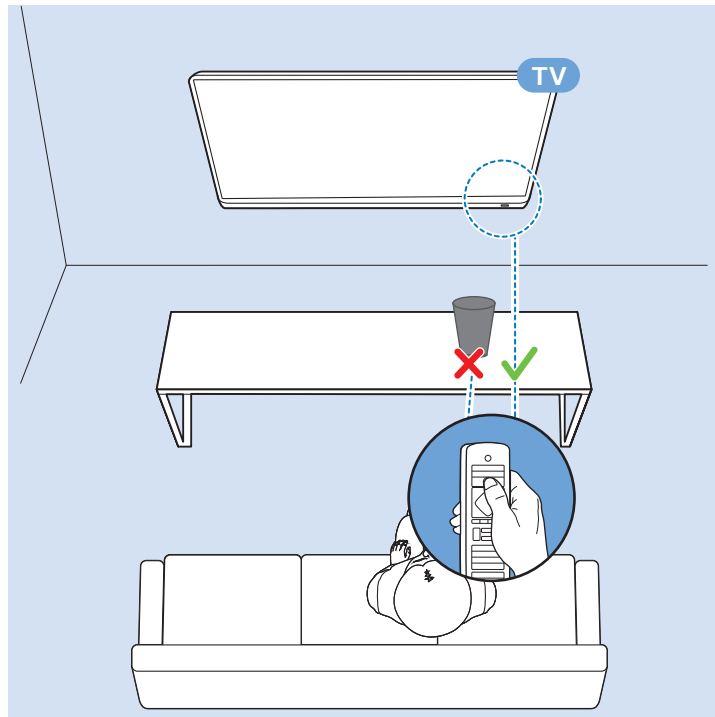

USB Hard Drive

Multimedia Player (UHD Video source)

Video Player - YPbPr, L/R

Bluetooth - Gamepad, Keyboard, Mouse

VESA (x, y)
49" (123 cm) 200x200 mm M6
55" (139 cm) 300x200 mm M6

All registered and unregistered trademarks are property of their respective owners.
Specifications are subject to change without notice.
Philips and the Philips' shield emblem are trademarks of Koninklijke Philips N.V.
and are used under license from Koninklijke Philips N.V.
2018 © TP Vision Europe B.V. All rights reserved.