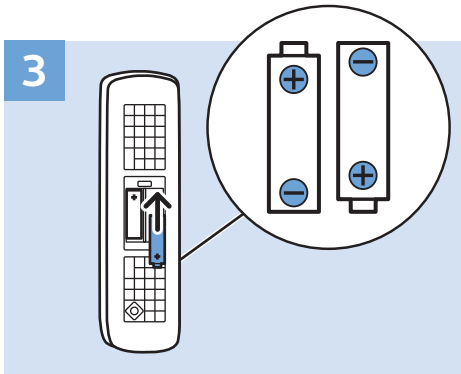

Home Theatre System - HDMI ARC

Digital Audio System - OPTICAL

Headphones

MHL

Network - Wireless

Network - Wired

Computer - HDMI

USB Flash Drive

USB Hard Drive

Multimedia Player (UHD Video source)

Video Player - YPbPr, L/R

Bluetooth - Gamepad, Keyboard, Mouse

VESA (x, y)
49" (123 cm) 200x200 mm M6
55" (139 cm) 300x200 mm M6

All registered and unregistered trademarks are property of their respective owners.
Specifications are subject to change without notice.
Philips and the Philips' shield emblem are trademarks of Koninklijke Philips N.V.
and are used under license from Koninklijke Philips N.V.
2018 © TP Vision Europe B.V. All rights reserved.