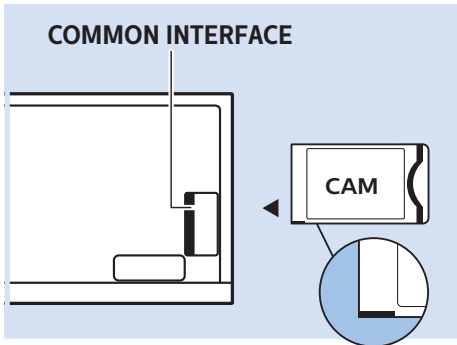

Home Theatre System - HDMI ARC

Digital Audio System - OPTICAL

Headphones

MHL

Network - Wireless

Network - Wired

Computer - HDMI

USB Flash Drive

USB Hard Drive

Multimedia Player (UHD Video source)

Video Player - YPbPr, L/R

Bluetooth - Gamepad, Keyboard, Mouse

VESA (x, y)
49" (123 cm) 200x200 mm M6
55" (139 cm) 300x200 mm M6

All registered and unregistered trademarks are property of their respective owners.
Specifications are subject to change without notice.
Philips and the Philips' shield emblem are trademarks of Koninklijke Philips N.V.
and are used under license from Koninklijke Philips N.V.
2018 © TP Vision Europe B.V. All rights reserved.