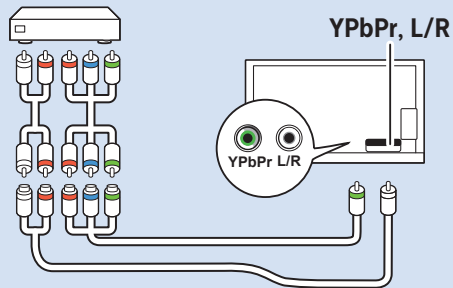

Home Theatre System - HDMI ARC

Digital Audio System - OPTICAL

Headphones

MHL

Network - Wireless

Network - Wired

Computer - HDMI

USB Flash Drive

USB Hard Drive

Multimedia Player (UHD Video source)

Video Player - YPbPr, L/R

Bluetooth - Gamepad, Keyboard, Mouse

VESA (x, y)
49" (123 cm) 200x200 mm M6
55" (139 cm) 300x200 mm M6

All registered and unregistered trademarks are property of their respective owners.
Specifications are subject to change without notice.
Philips and the Philips' shield emblem are trademarks of Koninklijke Philips N.V.
and are used under license from Koninklijke Philips N.V.
2018 © TP Vision Europe B.V. All rights reserved.