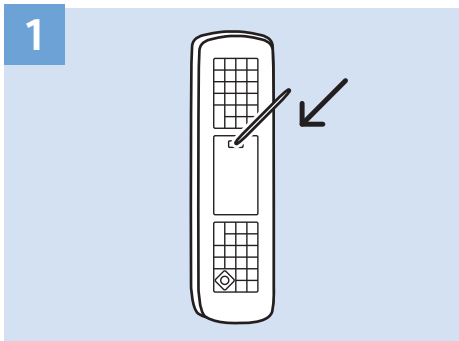

USB Hard Drive

Multimedia Player (UHD Video source)

Video Player - YPbPr, L/R

Bluetooth - Gamepad, Keyboard, Mouse

VESA (x, y)
49" (123 cm) 200x200 mm M6
55" (139 cm) 300x200 mm M6

All registered and unregistered trademarks are property of their respective owners.
Specifications are subject to change without notice.
Philips and the Philips' shield emblem are trademarks of Koninklijke Philips N.V.
and are used under license from Koninklijke Philips N.V.
2018 © TP Vision Europe B.V. All rights reserved.