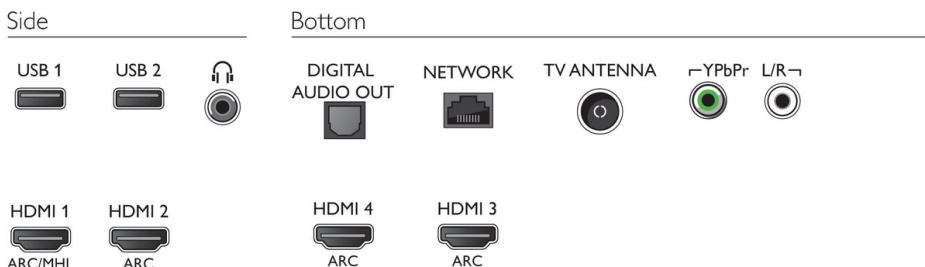

Multimedia Applications

- Video Playback Formats: Containers: AVI, MKV, H264/MPEG-4 AVC, MPEG-1, MPEG-2, MPEG-4, WMV9/VC1, VP9, HEVC (H.265)
- Subtitles Formats Support: .SRT, .SUB, .TXT, .SMI
- Music Playback Formats: AAC, MP3, WAV, WMA (v2 up to v9.2), WMA-PRO (v9 and v10)
- Picture Playback Formats: JPEG, BMP, GIF, PNG

Supported Display Resolution

- Computer inputs on all HDMI: up to 4K UHD 3840x2160 @60Hz
- Video inputs on all HDMI: up to 4K UHD 3840x2160 @60Hz

Tuner/Reception/Transmission

- HEVC support
- Digital TV: DVB-T/T2
- MPEG Support: MPEG2, MPEG4
- Video Playback: NTSC, PAL, SECAM
- TV Program guide*: 8 day Electronic Program Guide
- Signal strength indication

Power

- Mains power: AC 220 - 240 V 50/60Hz
- Ambient temperature: 5 °C to 35 °C
- Power Saving Features: Auto switch-off timer, Light sensor, Picture mute (for radio)

Dimensions

- Box dimensions (W x H x D): 1600 x 995 x 185 mm
- Set dimensions (W x H x D): 1462.3 x 852.3 x 87.5 mm

- Set dimensions with stand (W x H x D): 1462.3 x 884.1 x 295.7 mm
- VESA wall mount compatible: 400 x 200 mm
- Product weight: 24.5 kg
- Product weight (+stand): 25.1 kg
- Weight incl. Packaging: 33.6 kg

Accessories

- Included accessories: Remote Control, Quick start guide, Legal and safety brochure, Power cord, Mini-jack to L/R cable, Mini-jack to YPbPr cable, Table top stand, 2 x AA Batteries

Connections

Issue date 2019-01-30

Version: 4.1.1

12 NC: 8670 001 57528
EAN: 87 18863 01863 7

© 2019 Koninklijke Philips N.V.
All Rights reserved.

Specifications are subject to change without notice.
Trademarks are the property of Koninklijke Philips N.V.
or their respective owners.

www.philips.com

* EPG and actual visibility (up to 8 days) is country and operator dependent.
* Android App offerings vary per country. For more details please visit your local Google Play Store.
* Smart TV app offerings vary per TV model and country. For more details please visit: www.philips.com/smarttv.
* This television contains lead only in certain parts or components where no technology alternatives exist in accordance with existing exemption clauses under the RoHS Directive.
* Its functionality is subject to ChromeCast built-in apps and smart devices. For more details, please visit ChromeCast built-in product pages.