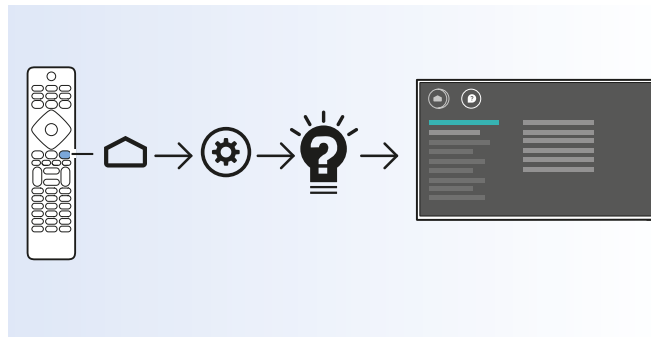

VESA (x, y) 200x200 mm M6  126 cm

55"

VESA (x, y) 300x200 mm M6  139 cm

65"

VESA (x, y) 400x200 mm M6  164 cm

www.philips.com/TVsupport

All registered and unregistered trademarks are property of their respective owners.
Specifications are subject to change without notice.
Philips and the Philips' shield emblem are trademarks of Koninklijke Philips N.V.
and are used under license from Koninklijke Philips N.V.
2018 © TP Vision Europe B.V. All rights reserved.