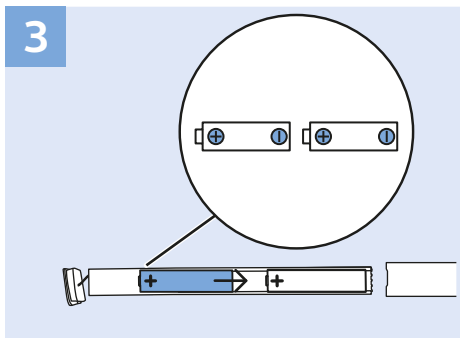

VESA (x, y) 200x200 mm M6  126 cm

55"

VESA (x, y) 300x200 mm M6  139 cm

65"

VESA (x, y) 400x200 mm M6  164 cm

www.philips.com/TVsupport

All registered and unregistered trademarks are property of their respective owners.
Specifications are subject to change without notice.
Philips and the Philips' shield emblem are trademarks of Koninklijke Philips N.V.
and are used under license from Koninklijke Philips N.V.
2018 © TP Vision Europe B.V. All rights reserved.