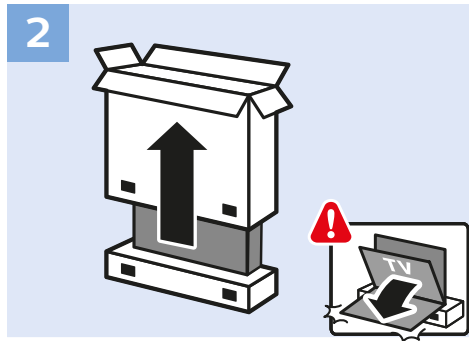

50"/55"

6

Home Theatre System - HDMI ARC

Digital Audio System - OPTICAL

Headphones

MHL

Network - Wireless

Network - Wired