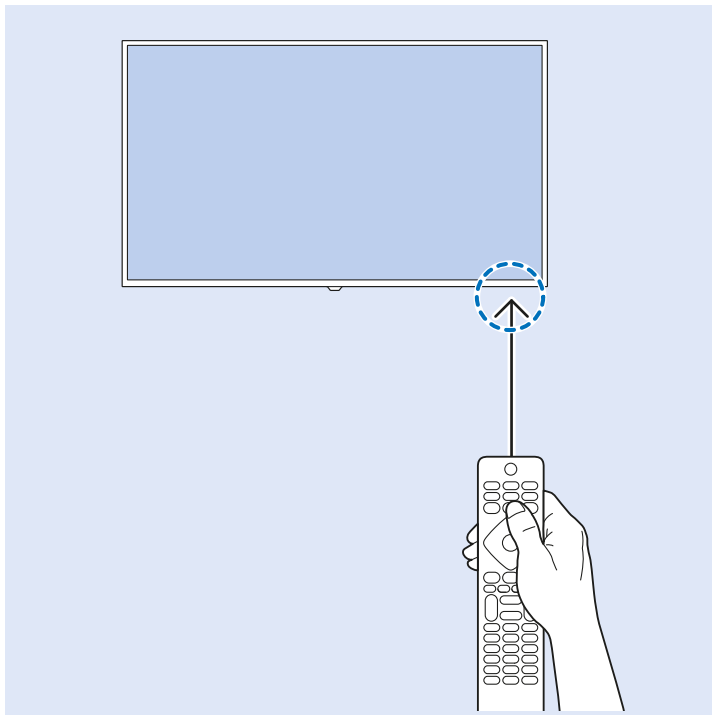

VESA (x, y) 200x200 mm M6  126 cm

55"

VESA (x, y) 300x200 mm M6  139 cm

65"

VESA (x, y) 400x200 mm M6  164 cm

www.philips.com/TVsupport

All registered and unregistered trademarks are property of their respective owners.
Specifications are subject to change without notice.
Philips and the Philips' shield emblem are trademarks of Koninklijke Philips N.V.
and are used under license from Koninklijke Philips N.V.
2018 © TP Vision Europe B.V. All rights reserved.