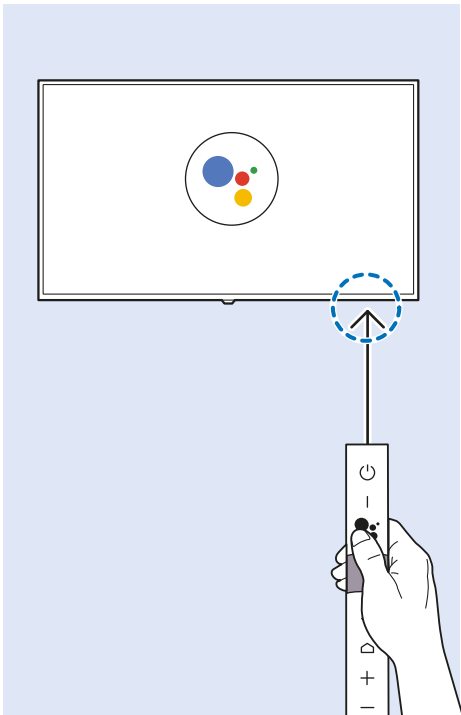

VESA (x, y) 200x200 mm M6  126 cm

55"

VESA (x, y) 300x200 mm M6  139 cm

65"

VESA (x, y) 400x200 mm M6  164 cm

www.philips.com/TVsupport

All registered and unregistered trademarks are property of their respective owners.
Specifications are subject to change without notice.
Philips and the Philips' shield emblem are trademarks of Koninklijke Philips N.V.
and are used under license from Koninklijke Philips N.V.
2018 © TP Vision Europe B.V. All rights reserved.