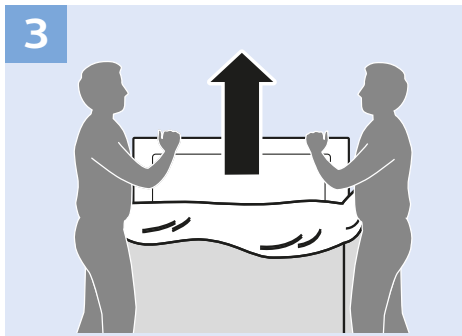

50"/55"

6

Home Theatre System - HDMI ARC

Digital Audio System - OPTICAL

Headphones

MHL

Network - Wireless

Network - Wired