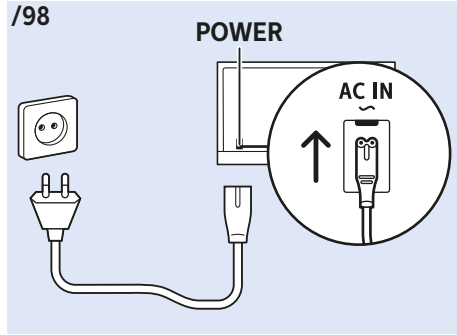

50"/55"

6

Home Theatre System - HDMI ARC

Digital Audio System - OPTICAL

Headphones

MHL

Network - Wireless

Network - Wired