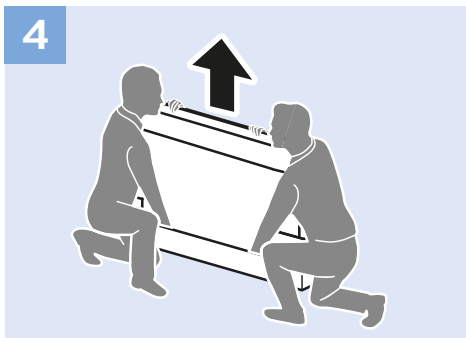

50"/55"

6

Home Theatre System - HDMI ARC

Digital Audio System - OPTICAL

Headphones

MHL

Network - Wireless

Network - Wired