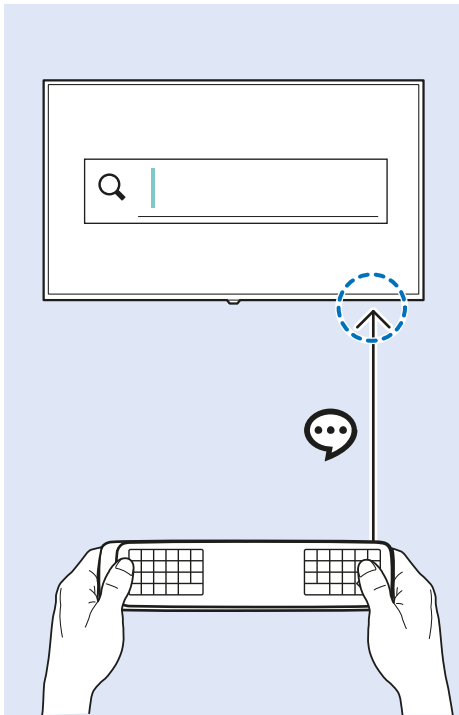

VESA (x, y) 200x200 mm M6  126 cm

55"

VESA (x, y) 300x200 mm M6  139 cm

65"

VESA (x, y) 400x200 mm M6  164 cm

www.philips.com/TVsupport

All registered and unregistered trademarks are property of their respective owners.
Specifications are subject to change without notice.
Philips and the Philips' shield emblem are trademarks of Koninklijke Philips N.V.
and are used under license from Koninklijke Philips N.V.
2018 © TP Vision Europe B.V. All rights reserved.