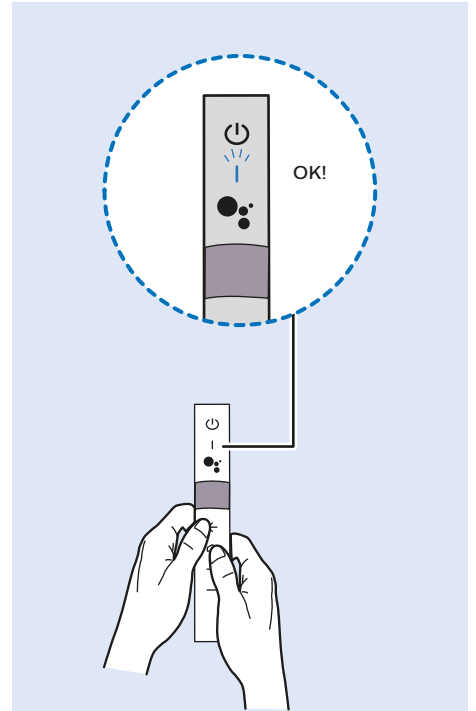

VESA (x, y) 200x200 mm M6  126 cm

55"

VESA (x, y) 300x200 mm M6  139 cm

65"

VESA (x, y) 400x200 mm M6  164 cm

www.philips.com/TVsupport

All registered and unregistered trademarks are property of their respective owners.
Specifications are subject to change without notice.
Philips and the Philips' shield emblem are trademarks of Koninklijke Philips N.V.
and are used under license from Koninklijke Philips N.V.
2018 © TP Vision Europe B.V. All rights reserved.