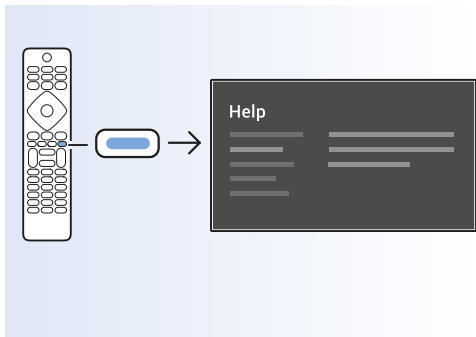

VESA (x, y) 200x200 mm M6  126 cm

55"

VESA (x, y) 300x200 mm M6  139 cm

65"

VESA (x, y) 400x200 mm M6  164 cm

www.philips.com/TVsupport

All registered and unregistered trademarks are property of their respective owners.
Specifications are subject to change without notice.
Philips and the Philips' shield emblem are trademarks of Koninklijke Philips N.V.
and are used under license from Koninklijke Philips N.V.
2018 © TP Vision Europe B.V. All rights reserved.