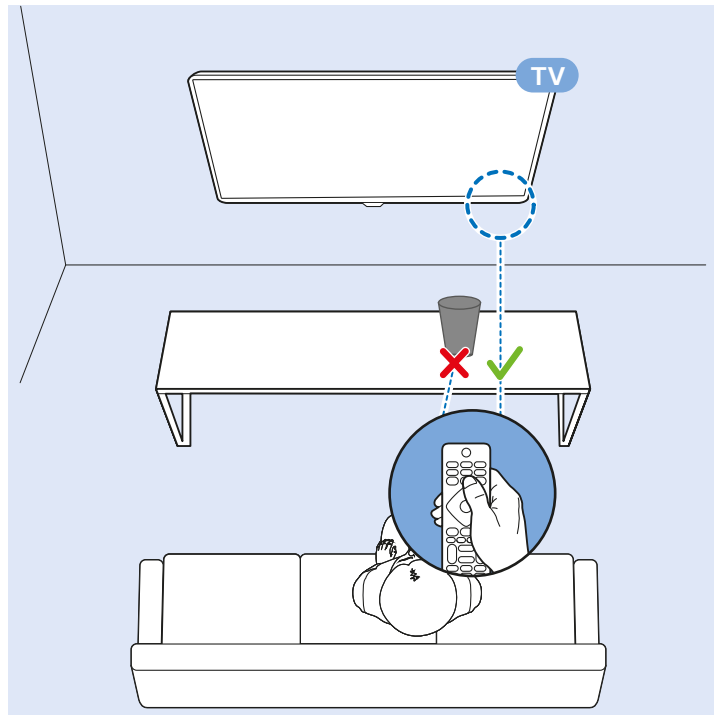

VESA (x, y) 200x200 mm M6  126 cm

55"

VESA (x, y) 300x200 mm M6  139 cm

65"

VESA (x, y) 400x200 mm M6  164 cm

www.philips.com/TVsupport

All registered and unregistered trademarks are property of their respective owners.
Specifications are subject to change without notice.
Philips and the Philips' shield emblem are trademarks of Koninklijke Philips N.V.
and are used under license from Koninklijke Philips N.V.
2018 © TP Vision Europe B.V. All rights reserved.