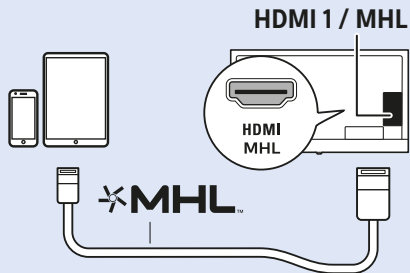

50"/55"

6

Home Theatre System - HDMI ARC

Digital Audio System - OPTICAL

Headphones

MHL

Network - Wireless

Network - Wired

Computer - HDMI

USB Flash Drive

USB Hard Drive

Multimedia Player (UHD Video source)

Video Player - YPbPr, L/R

Bluetooth - Gamepad, Keyboard, Mouse

Photo Camera

50"