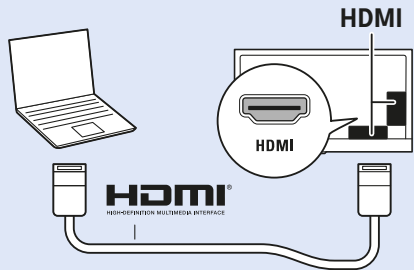

Computer - HDMI