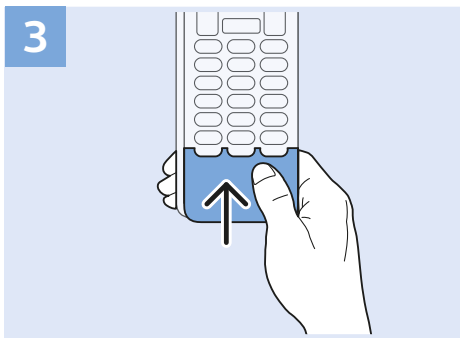

VESA (x, y) 200x200 mm M6  126 cm

55"

VESA (x, y) 300x200 mm M6  139 cm

65"

VESA (x, y) 400x200 mm M6  164 cm

www.philips.com/TVsupport

All registered and unregistered trademarks are property of their respective owners.
Specifications are subject to change without notice.
Philips and the Philips' shield emblem are trademarks of Koninklijke Philips N.V.
and are used under license from Koninklijke Philips N.V.
2018 © TP Vision Europe B.V. All rights reserved.