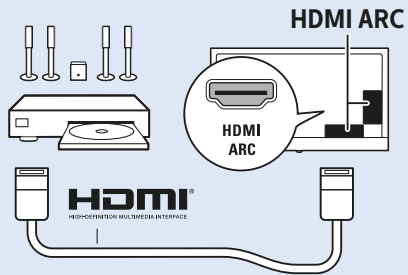

50"/55"

6

Home Theatre System - HDMI ARC

Digital Audio System - OPTICAL

Headphones

MHL

Network - Wireless

Network - Wired