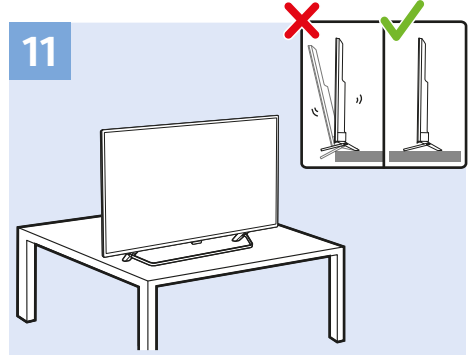

50"/55"

6

Home Theatre System - HDMI ARC

Digital Audio System - OPTICAL

Headphones

MHL

Network - Wireless

Network - Wired