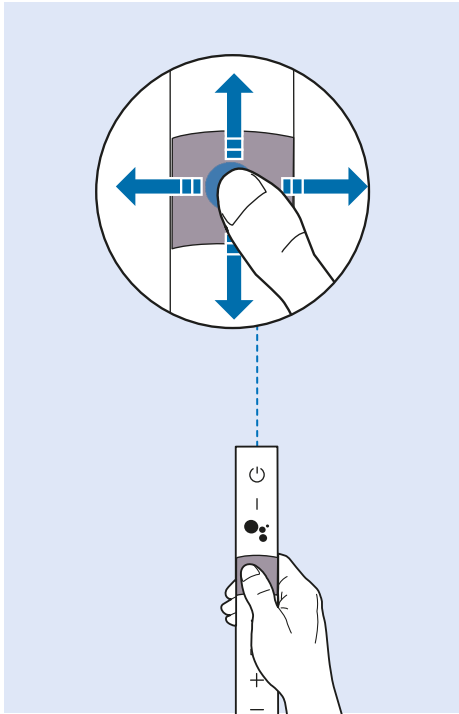

VESA (x, y) 200x200 mm M6  126 cm

55"

VESA (x, y) 300x200 mm M6  139 cm

65"

VESA (x, y) 400x200 mm M6  164 cm

www.philips.com/TVsupport

All registered and unregistered trademarks are property of their respective owners.
Specifications are subject to change without notice.
Philips and the Philips' shield emblem are trademarks of Koninklijke Philips N.V.
and are used under license from Koninklijke Philips N.V.
2018 © TP Vision Europe B.V. All rights reserved.