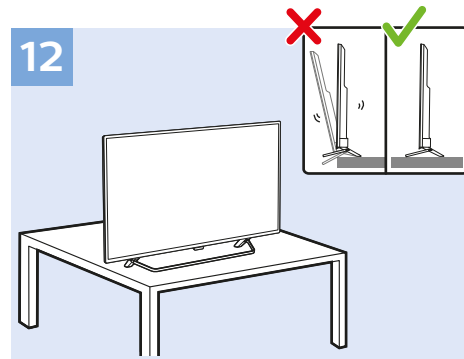

50"/55"

6

Home Theatre System - HDMI ARC

Digital Audio System - OPTICAL

Headphones

MHL

Network - Wireless

Network - Wired