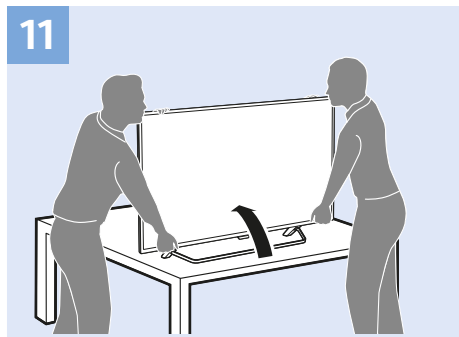

50"/55"

6

Home Theatre System - HDMI ARC

Digital Audio System - OPTICAL

Headphones

MHL

Network - Wireless

Network - Wired