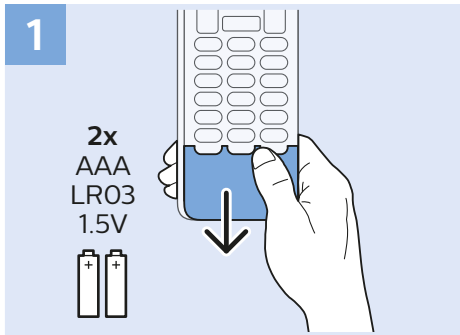

VESA (x, y) 200x200 mm M6  126 cm

55"

VESA (x, y) 300x200 mm M6  139 cm

65"

VESA (x, y) 400x200 mm M6  164 cm

www.philips.com/TVsupport

All registered and unregistered trademarks are property of their respective owners.
Specifications are subject to change without notice.
Philips and the Philips' shield emblem are trademarks of Koninklijke Philips N.V.
and are used under license from Koninklijke Philips N.V.
2018 © TP Vision Europe B.V. All rights reserved.