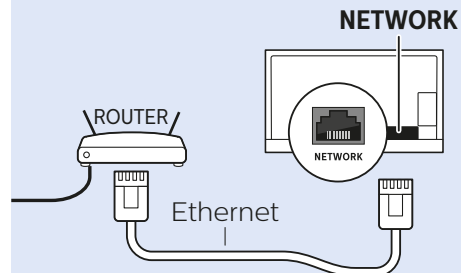

50"/55"

6

Home Theatre System - HDMI ARC

Digital Audio System - OPTICAL

Headphones

MHL

Network - Wireless

Network - Wired