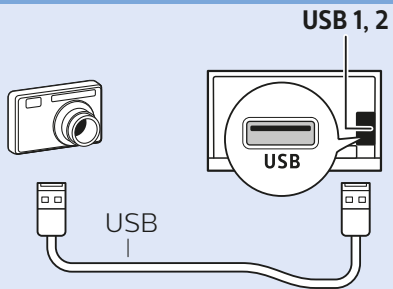

Computer - HDMI

USB Flash Drive

USB Hard Drive

Multimedia Player (UHD Video source)

Video Player - YPbPr, L/R

Bluetooth - Gamepad, Keyboard, Mouse

Photo Camera

50"