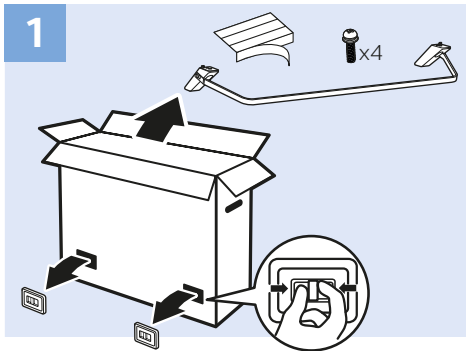

50"/55"

6

Home Theatre System - HDMI ARC

Digital Audio System - OPTICAL

Headphones

MHL

Network - Wireless

Network - Wired