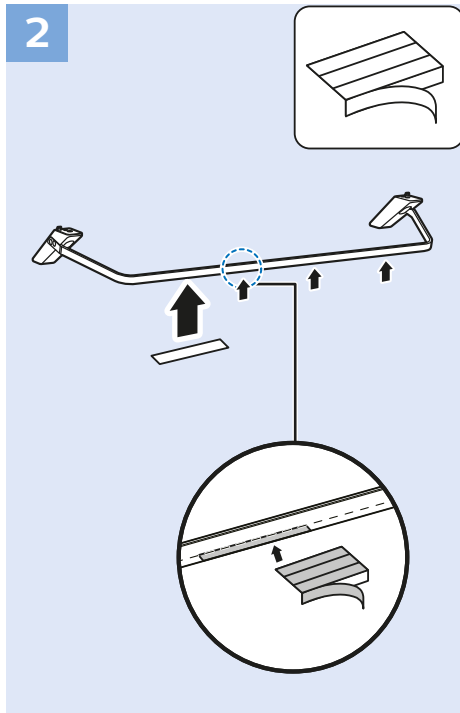

50"/55"

6

Home Theatre System - HDMI ARC

Digital Audio System - OPTICAL

Headphones

MHL

Network - Wireless

Network - Wired