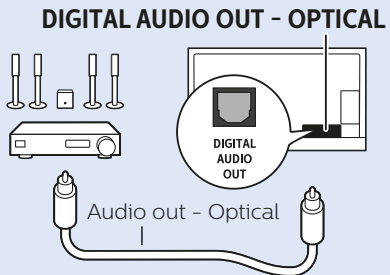

50"/55"

6

Home Theatre System - HDMI ARC

Digital Audio System - OPTICAL

Headphones

MHL

Network - Wireless

Network - Wired