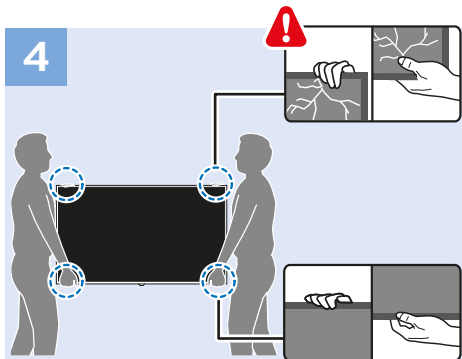

50"/55"

6

Home Theatre System - HDMI ARC

Digital Audio System - OPTICAL

Headphones

MHL

Network - Wireless

Network - Wired