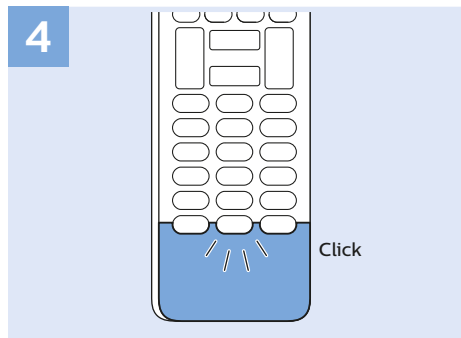

VESA (x, y) 200x200 mm M6  126 cm

55"

VESA (x, y) 300x200 mm M6  139 cm

65"

VESA (x, y) 400x200 mm M6  164 cm

www.philips.com/TVsupport

All registered and unregistered trademarks are property of their respective owners.
Specifications are subject to change without notice.
Philips and the Philips' shield emblem are trademarks of Koninklijke Philips N.V.
and are used under license from Koninklijke Philips N.V.
2018 © TP Vision Europe B.V. All rights reserved.