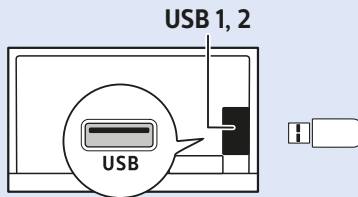

USB Flash Drive