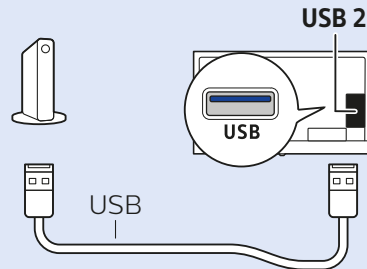

USB Hard Drive