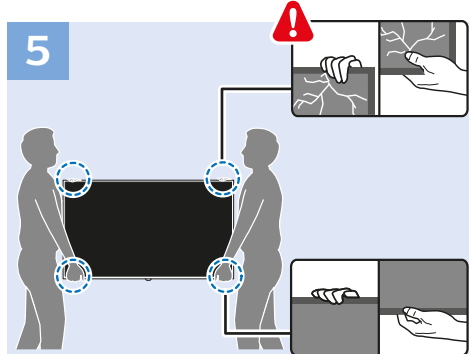

50"/55"

6

Home Theatre System - HDMI ARC

Digital Audio System - OPTICAL

Headphones

MHL

Network - Wireless

Network - Wired