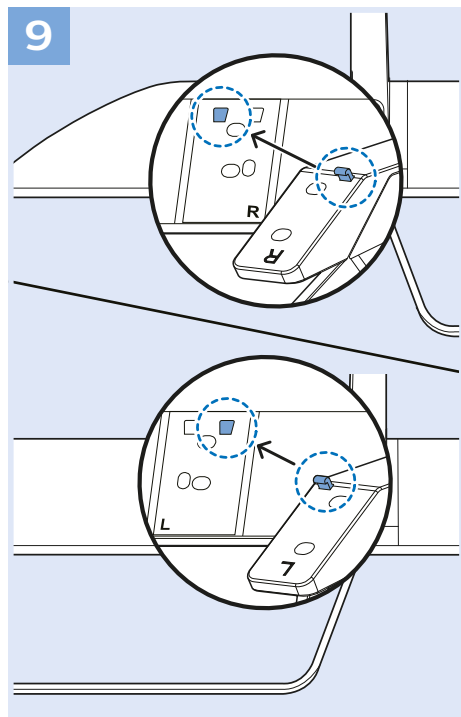

50"/55"

6

Home Theatre System - HDMI ARC

Digital Audio System - OPTICAL

Headphones

MHL

Network - Wireless

Network - Wired

VESA (x, y) 200x200 mm M6  126 cm

55"

VESA (x, y) 300x200 mm M6  139 cm

65"

VESA (x, y) 400x200 mm M6  164 cm

www.philips.com/TVsupport

All registered and unregistered trademarks are property of their respective owners.
Specifications are subject to change without notice.
Philips and the Philips' shield emblem are trademarks of Koninklijke Philips N.V.
and are used under license from Koninklijke Philips N.V.
2018 © TP Vision Europe B.V. All rights reserved.