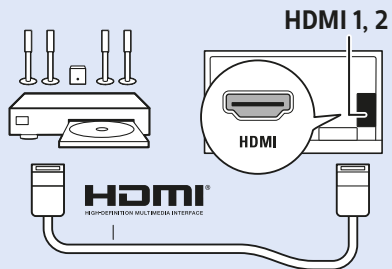

50"/55"

6

Home Theatre System - HDMI ARC

Digital Audio System - OPTICAL

Headphones

MHL

Network - Wireless

Network - Wired

Computer - HDMI

USB Flash Drive

USB Hard Drive

Multimedia Player (UHD Video source)

Video Player - YPbPr, L/R

Bluetooth - Gamepad, Keyboard, Mouse

Photo Camera

50"