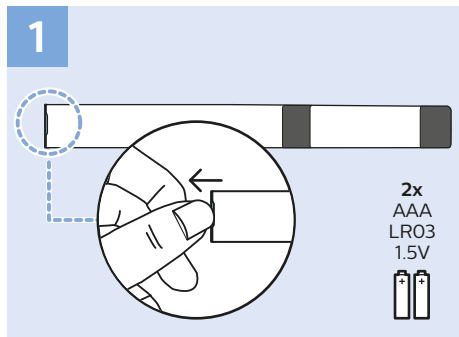

VESA (x, y) 200x200 mm M6  126 cm

55"

VESA (x, y) 300x200 mm M6  139 cm

65"

VESA (x, y) 400x200 mm M6  164 cm

www.philips.com/TVsupport

All registered and unregistered trademarks are property of their respective owners.
Specifications are subject to change without notice.
Philips and the Philips' shield emblem are trademarks of Koninklijke Philips N.V.
and are used under license from Koninklijke Philips N.V.
2018 © TP Vision Europe B.V. All rights reserved.