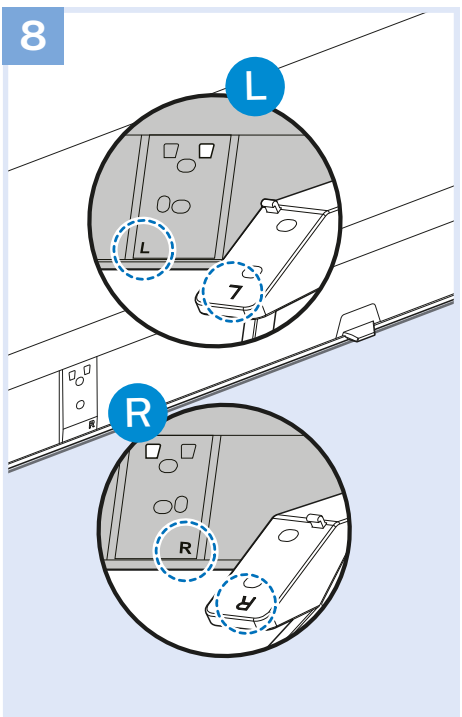

50"/55"

6

Home Theatre System - HDMI ARC

Digital Audio System - OPTICAL

Headphones

MHL

Network - Wireless

Network - Wired