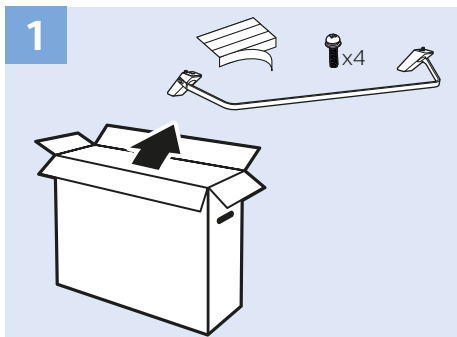

50"/55"

6

Home Theatre System - HDMI ARC

Digital Audio System - OPTICAL

Headphones

MHL

Network - Wireless

Network - Wired