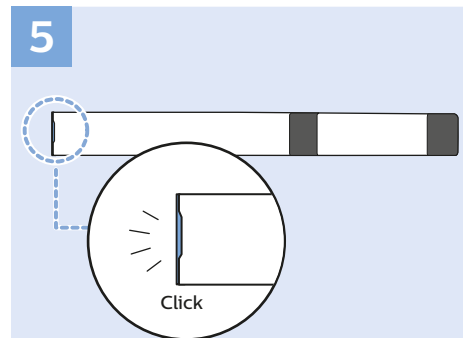

VESA (x, y) 200x200 mm M6  126 cm

55"

VESA (x, y) 300x200 mm M6  139 cm

65"

VESA (x, y) 400x200 mm M6  164 cm

www.philips.com/TVsupport

All registered and unregistered trademarks are property of their respective owners.
Specifications are subject to change without notice.
Philips and the Philips' shield emblem are trademarks of Koninklijke Philips N.V.
and are used under license from Koninklijke Philips N.V.
2018 © TP Vision Europe B.V. All rights reserved.