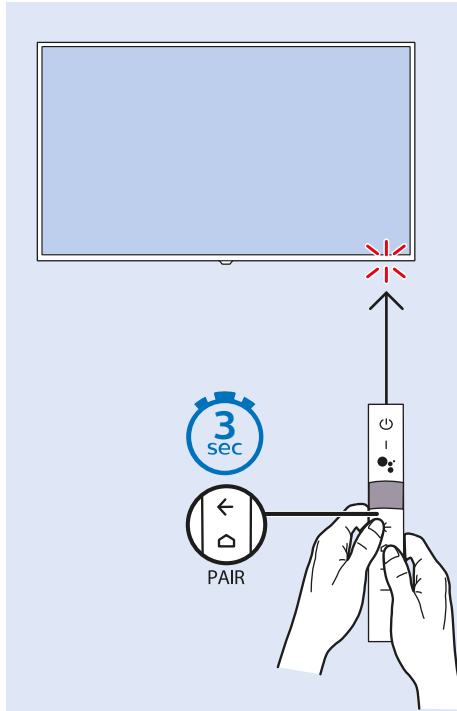

VESA (x, y) 200x200 mm M6  126 cm

55"

VESA (x, y) 300x200 mm M6  139 cm

65"

VESA (x, y) 400x200 mm M6  164 cm

www.philips.com/TVsupport

All registered and unregistered trademarks are property of their respective owners.
Specifications are subject to change without notice.
Philips and the Philips' shield emblem are trademarks of Koninklijke Philips N.V.
and are used under license from Koninklijke Philips N.V.
2018 © TP Vision Europe B.V. All rights reserved.