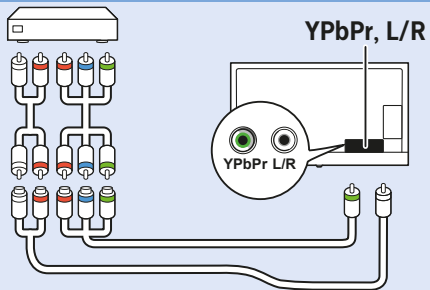

Computer - HDMI

USB Flash Drive

USB Hard Drive

Multimedia Player (UHD Video source)

Video Player - YPbPr, L/R

Bluetooth - Gamepad, Keyboard, Mouse

Photo Camera

50"

VESA (x, y) 200x200 mm M6  126 cm

55"

VESA (x, y) 300x200 mm M6  139 cm

65"

VESA (x, y) 400x200 mm M6  164 cm

www.philips.com/TVsupport

All registered and unregistered trademarks are property of their respective owners.
Specifications are subject to change without notice.
Philips and the Philips' shield emblem are trademarks of Koninklijke Philips N.V.
and are used under license from Koninklijke Philips N.V.
2018 © TP Vision Europe B.V. All rights reserved.