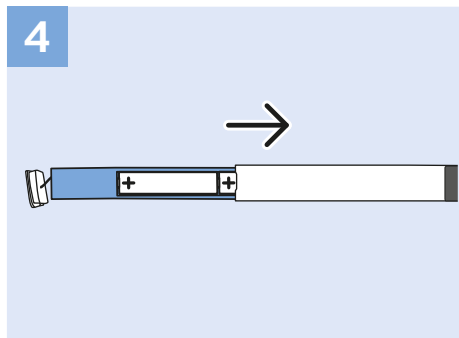

VESA (x, y) 200x200 mm M6  126 cm

55"

VESA (x, y) 300x200 mm M6  139 cm

65"

VESA (x, y) 400x200 mm M6  164 cm

www.philips.com/TVsupport

All registered and unregistered trademarks are property of their respective owners.
Specifications are subject to change without notice.
Philips and the Philips' shield emblem are trademarks of Koninklijke Philips N.V.
and are used under license from Koninklijke Philips N.V.
2018 © TP Vision Europe B.V. All rights reserved.