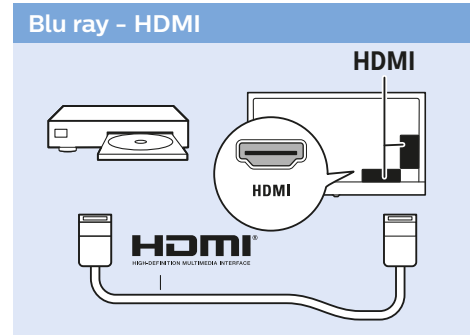

50"/55"

6

Home Theatre System - HDMI ARC

Digital Audio System - OPTICAL

Headphones

MHL

Network - Wireless

Network - Wired