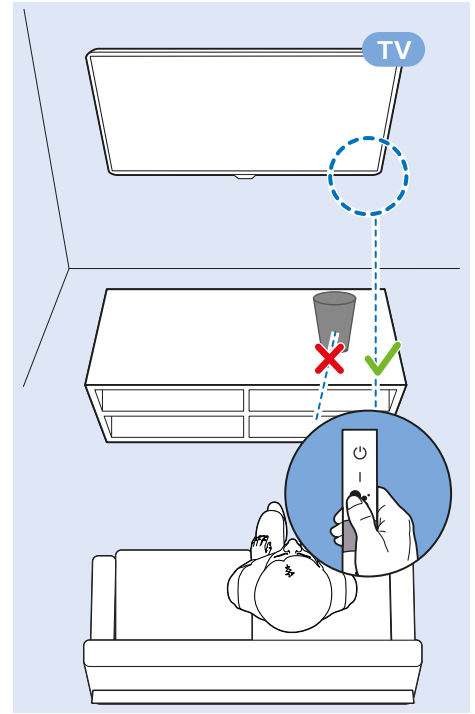

VESA (x, y) 200x200 mm M6  126 cm

55"

VESA (x, y) 300x200 mm M6  139 cm

65"

VESA (x, y) 400x200 mm M6  164 cm

www.philips.com/TVsupport

All registered and unregistered trademarks are property of their respective owners.
Specifications are subject to change without notice.
Philips and the Philips' shield emblem are trademarks of Koninklijke Philips N.V.
and are used under license from Koninklijke Philips N.V.
2018 © TP Vision Europe B.V. All rights reserved.