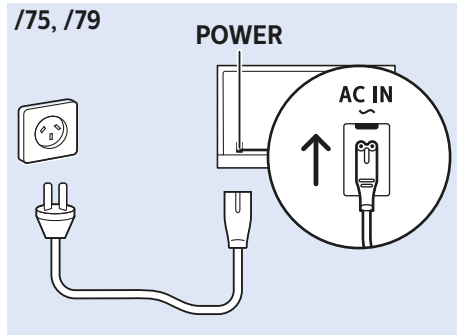

50"/55"

6

Home Theatre System - HDMI ARC

Digital Audio System - OPTICAL

Headphones

MHL

Network - Wireless

Network - Wired