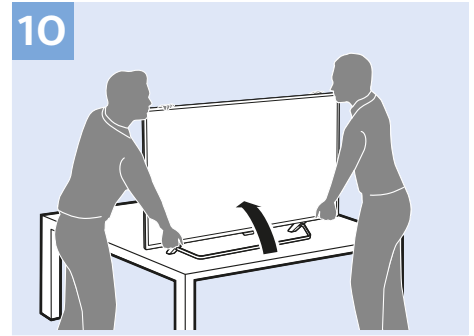

50"/55"

6

Home Theatre System - HDMI ARC

Digital Audio System - OPTICAL

Headphones

MHL

Network - Wireless

Network - Wired