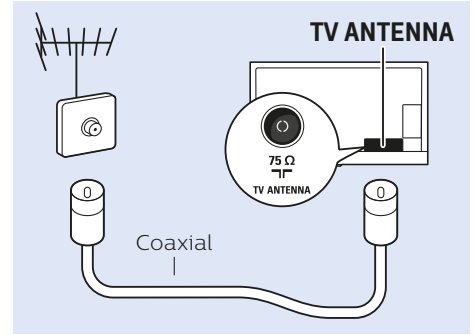

50"/55"

6

Home Theatre System - HDMI ARC

Digital Audio System - OPTICAL

Headphones

MHL

Network - Wireless

Network - Wired