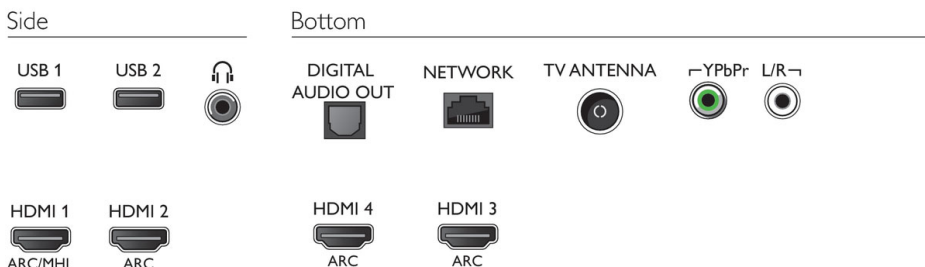

Multimedia Applications

- Video Playback Formats: Containers: AVI, MKV, H264/MPEG-4 AVC, MPEG-1, MPEG-2, MPEG-4, WMV9/VC1, VP9, HEVC (H.265)
- Subtitles Formats Support: .SRT, .SUB, .TXT, .SMI
- Music Playback Formats: AAC, MP3, WAV, WMA (v2 up to v9.2), WMA-PRO (v9 and v10)
- Picture Playback Formats: JPEG, BMP, GIF, PNG

Supported Display Resolution

- Computer inputs on all HDMI: up to 4K UHD 3840x2160 @60Hz
- Video inputs on all HDMI: up to 4K UHD 3840x2160 @60Hz

Tuner/Reception/Transmission

- HEVC support
- Digital TV: DVB-T/T2
- MPEG Support: MPEG2, MPEG4
- Video Playback: NTSC, PAL, SECAM
- TV Program guide*: 8 day Electronic Program Guide
- Signal strength indication

Power

- Mains power: AC 220 - 240 V 50/60Hz
- Ambient temperature: 5 °C to 35 °C
- Power Saving Features: Auto switch-off timer, Picture mute (for radio), Light sensor

Dimensions

- Box dimensions (W x H x D): 1360 x 860 x 160 mm
- Set dimensions (W x H x D): 1244.2 x 729 x 78.2 mm

- Set dimensions with stand (W x H x D): 1244.2 x 781.2 x 266.1 mm
- VESA wall mount compatible: 300 x 200 mm
- Product weight: 15.3 kg
- Product weight (+stand): 16.1 kg
- Weight incl. Packaging: 20.7 kg

Accessories

- Included accessories: Remote Control, 2 x AA Batteries, Quick start guide, Legal and safety brochure, Power cord, Mini-jack to L/R cable, Mini-jack to YPbPr cable, Table top stand

Connections

Issue date 2019-01-23

Version: 5.2.1

12 NC: 8670 001 57527
EAN: 87 18863 01861 3

© 2019 Koninklijke Philips N.V.
All Rights reserved.

Specifications are subject to change without notice.
Trademarks are the property of Koninklijke Philips N.V.
or their respective owners.

www.philips.com

* EPG and actual visibility (up to 8 days) is country and operator dependent.

* Android App offerings vary per country. For more details please visit your local Google Play Store.

* Smart TV app offerings vary per TV model and country. For more details please visit: www.philips.com/smarttv.

* This television contains lead only in certain parts or components where no technology alternatives exist in accordance with existing exemption clauses under the RoHS Directive.

* Its functionality is subject to ChromeCast built-in apps and smart devices. For more details, please visit ChromeCast built-in product pages.