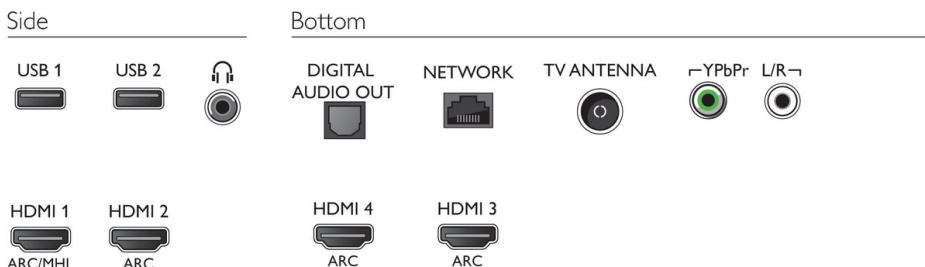

Multimedia Applications

- Video Playback Formats: Containers: AVI, MKV, H264/MPEG-4 AVC, MPEG-1, MPEG-2, MPEG-4, WMV9/VC1, VP9, HEVC (H.265)
- Subtitles Formats Support: .SRT, .SUB, .TXT, .SMI
- Music Playback Formats: AAC, MP3, WAV, WMA (v2 up to v9.2), WMA-PRO (v9 and v10)
- Picture Playback Formats: JPEG, BMP, GIF, PNG

Supported Display Resolution

- Computer inputs on all HDMI: up to 4K UHD 3840x2160 @60Hz
- Video inputs on all HDMI: up to 4K UHD 3840x2160 @60Hz

Tuner/Reception/Transmission

- HEVC support
- Digital TV: DVB-T/T2
- MPEG Support: MPEG2, MPEG4
- Video Playback: NTSC, PAL, SECAM
- TV Program guide*: 8 day Electronic Program Guide
- Signal strength indication

Power

- Mains power: AC 220 - 240 V 50/60Hz
- Ambient temperature: 5 °C to 35 °C
- Power Saving Features: Auto switch-off timer, Light sensor, Picture mute (for radio)

Dimensions

- Box dimensions (W x H x D): 1240 x 800 x 160 mm
- Set dimensions (W x H x D): 1128.4 x 663 x 78.1 mm

- Set dimensions with stand (W x H x D): 1128.4 x 717.6 x 266.3 mm
- VESA wall mount compatible: 200 x 200 mm
- Product weight: 12.8 kg
- Product weight (+stand): 13.6 kg
- Weight incl. Packaging: 18.2 kg

Accessories

- Included accessories: Remote Control, Quick start guide, Legal and safety brochure, Power cord, Mini-jack to L/R cable, Mini-jack to YPbPr cable, Table top stand, 2 x AA Batteries

Connections

Issue date 2019-01-17

Version: 7.0.1

12 NC: 8670 001 56594
EAN: 87 18863 01788 3

© 2019 Koninklijke Philips N.V.
All Rights reserved.

Specifications are subject to change without notice.
Trademarks are the property of Koninklijke Philips N.V.
or their respective owners.

www.philips.com

* EPG and actual visibility (up to 8 days) is country and operator dependent.
* Android App offerings vary per country. For more details please visit your local Google Play Store.
* Smart TV app offerings vary per TV model and country. For more details please visit: www.philips.com/smarttv.
* This television contains lead only in certain parts or components where no technology alternatives exist in accordance with existing exemption clauses under the RoHS Directive.
* Its functionality is subject to ChromeCast built-in apps and smart devices. For more details, please visit ChromeCast built-in product pages.