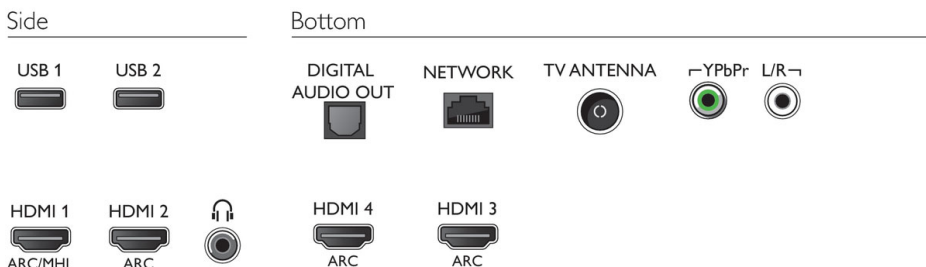

Multimedia Applications

- Video Playback Formats: Containers: AVI, MKV, H264/MPEG-4 AVC, MPEG-1, MPEG-2, MPEG-4, WMV9/VC1, VP9, HEVC (H.265)
- Subtitles Formats Support: .SRT, .SUB, .TXT, .SMI
- Music Playback Formats: AAC, MP3, WAV, WMA (v2 up to v9.2), WMA-PRO (v9 and v10)
- Picture Playback Formats: JPEG, BMP, GIF, PNG

Supported Display Resolution

- Computer inputs on all HDMI: up to 4K UHD 3840x2160 @60Hz
- Video inputs on all HDMI: up to 4K UHD 3840x2160 @60Hz

Tuner/Reception/Transmission

- HEVC support
- Digital TV: DVB-T/T2
- MPEG Support: MPEG2, MPEG4
- Video Playback: NTSC, PAL, SECAM
- TV Program guide*: 8 day Electronic Program Guide
- Signal strength indication

Power

- Mains power: AC 220 - 240 V 50/60Hz
- Ambient temperature: 5 °C to 35 °C
- Power Saving Features: Auto switch-off timer, Light sensor, Picture mute (for radio)

Dimensions

- Box dimensions (W x H x D): 1240 x 800 x 160 mm
- Set dimensions (W x H x D): 1128.4 x 663 x 78.1 mm

- Set dimensions with stand (W x H x D): 1128.4 x 717.6 x 266.3 mm
- VESA wall mount compatible: 200 x 200 mm
- Product weight: 12.8 kg
- Product weight (+stand): 13.6 kg
- Weight incl. Packaging: 17.6 kg

Accessories

- Included accessories: Remote Control, Quick start guide, Legal and safety brochure, Power cord, Mini-jack to L/R cable, Mini-jack to YPbPr cable, Table top stand, 2 x AA Batteries

Connections

Issue date 2018-08-02

Version: 12.1.1

12 NC: 8670 001 55641
EAN: 87 18863 01695 4

© 2018 Koninklijke Philips N.V.
All Rights reserved.

Specifications are subject to change without notice.
Trademarks are the property of Koninklijke Philips N.V.
or their respective owners.

www.philips.com

* EPG and actual visibility (up to 8 days) is country and operator dependent.
* Android App offerings vary per country. For more details please visit your local Google Play Store.
* Smart TV app offerings vary per TV model and country. For more details please visit: www.philips.com/smarttv.
* This television contains lead only in certain parts or components where no technology alternatives exist in accordance with existing exemption clauses under the RoHS Directive.
* Its functionality is subject to ChromeCast built-in apps and smart devices. For more details, please visit ChromeCast built-in product pages.