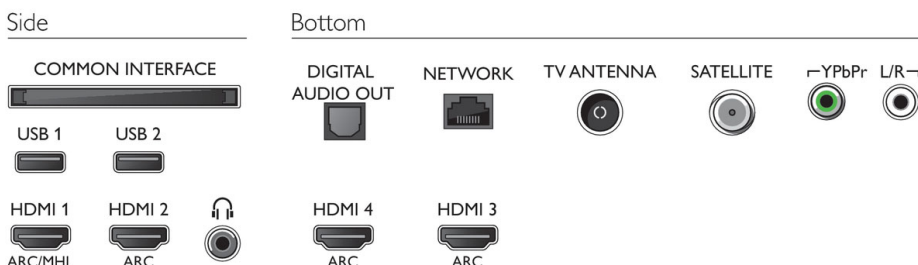

Connections

Issue date 2018-08-29

Version: 9.0.1

12 NC: 8670 001 51805
EAN: 87 18863 01508 7

© 2018 Koninklijke Philips N.V.
All Rights reserved.

Specifications are subject to change without notice.
Trademarks are the property of Koninklijke Philips N.V.
or their respective owners.

www.philips.com

* EPG and actual visibility (up to 8 days) is country- and operator-dependent.
* Android App offerings vary per country. For more details please visit your local Google Play Store.
* Energy consumption in kWh per year based on the power consumption of the television operating 4 hours per day for 365 days. The actual energy consumption will depend on how the television is used.
* The TV supports DVB reception for 'Free to air' broadcast. Specific DVB operators may not be supported. An up to date list can be found in the FAQ section of the Philips support website. For some operators Conditional Access and subscription are required. Contact your operator for more information.
* Philips TV Remote app and related functionalities vary per TV model, operator and country, as well as smart device model and OS. For more details please visit: www.philips.com/TVRemoteapp.
* Smart TV app availability varies per TV model and country. For more details please visit: www.philips.com/smarttv.
* USB recording for digital channels only, recordings may be limited by broadcast copy protection (CI+). Country and channel restrictions may apply.
* Please note that your Amazon Apps may not always be available in your country. (Currently Amazon apps works only in the UK, Germany and Austria)
* This television contains lead only in certain parts or components where no technology alternatives exist in accordance with existing exemption clauses under the RoHS Directive.
* Its functionality is subject to ChromeCast built-in apps and smart devices. For more details, please visit ChromeCast built-in product pages.
* Google Assistant built in will come as a software update for 2018 Android TVs.