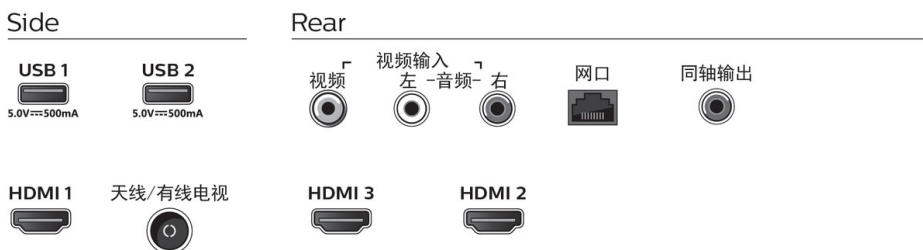

Pixel Plus Ultra HD

Experience 4K Ultra HD sharpness with the Philips Pixel Plus Ultra HD engine. It optimizes picture quality to deliver smooth, fluid images with incredible detail and depth – Enjoy sharper 4K images with brighter whites and blacker blacks every time.

Ultra Slim profile

Sleek. Cutting edge. Refined. Precise. The Philips Ultra Slim silhouette. That something so slim can inspire so much interest shouldn't be surprising, given how much sophistication it will bring to your décor.

USB (photos, music, video)

Share the fun. Connect your USB memory-stick, digital camera, mp3 player or other multimedia device to the USB port on your TV to enjoy photos, videos and music with the easy to use onscreen content browser.

Smart TV (w/o Youtube)

Discover a Smarter experience that lies beyond traditional TV. Rent and stream movies, videos or games from online video stores. Watch catch-up TV from your favorite channels and enjoy a growing selection of online apps..

HDR Plus

High Dynamic Range Plus redefines in-home entertainment. Experience a sensory journey with its advanced processing power. Capture the richness and liveliness of the content just as the creator intended. Get ready to enjoy brighter highlights, greater contrast, a broader range of colors and detail like never before.

Connections

Issue date 2018-08-30

Version: 3.1.6

12 NC: 8670 001 57329
EAN: 69 59033 85633 4

© 2018 Koninklijke Philips N.V.
All Rights reserved.

Specifications are subject to change without notice.
Trademarks are the property of Koninklijke Philips N.V.
or their respective owners.

www.philips.com