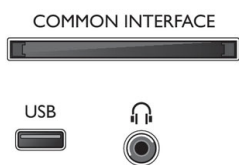

Colour & Finish

- TV Front: Black High Gloss

Accessories

- Included accessories: Remote Control, 2 x AAA Batteries, Power cord, Quick start guide, Legal and safety brochure, Tabletop stand

Connections

Side