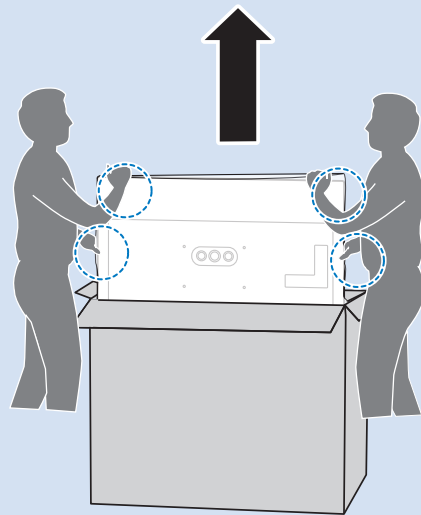

10

11

VESA (x, y)
55" (139 cm) 300x300 mm M6
65" (164 cm) 300x300 mm M6

Home Theatre System - HDMI ARC

Digital Audio System - OPTICAL

Computer - HDMI

MHL

Blu ray - HDMI