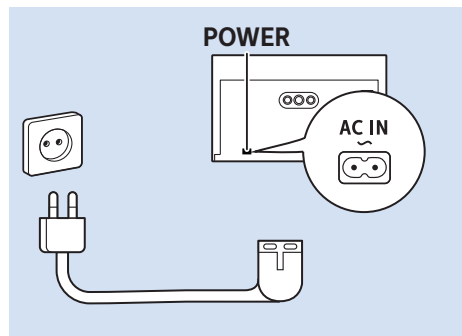

10

11

VESA (x, y)
55" (139 cm) 300x300 mm M6
65" (164 cm) 300x300 mm M6

Home Theatre System - HDMI ARC

Digital Audio System - OPTICAL

Computer - HDMI

MHL

Blu ray - HDMI