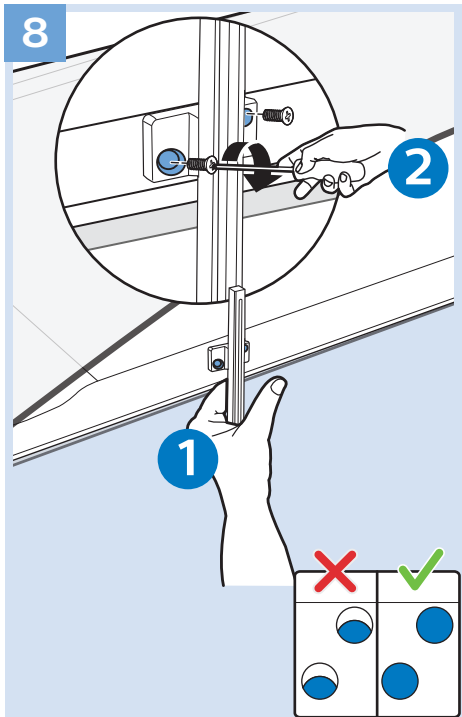

10

11

VESA (x, y)
55" (139 cm) 300x300 mm M6
65" (164 cm) 300x300 mm M6

Home Theatre System - HDMI ARC

Digital Audio System - OPTICAL

Computer - HDMI

MHL

Blu ray - HDMI