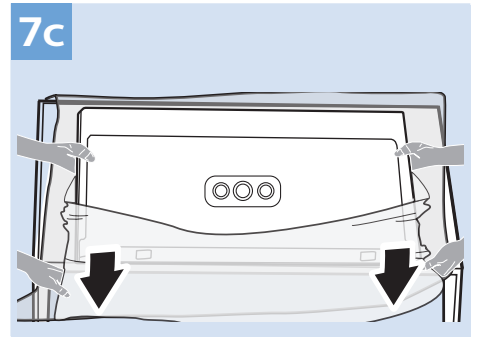

10

11

VESA (x, y)
55" (139 cm) 300x300 mm M6
65" (164 cm) 300x300 mm M6

Home Theatre System - HDMI ARC

Digital Audio System - OPTICAL

Computer - HDMI

MHL

Blu ray - HDMI