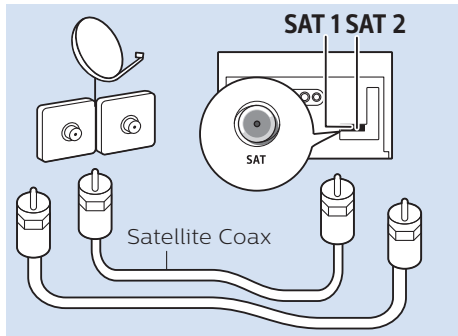

10

11

VESA (x, y)
55" (139 cm) 300x300 mm M6
65" (164 cm) 300x300 mm M6

Home Theatre System - HDMI ARC

Digital Audio System - OPTICAL

Computer - HDMI

MHL

Blu ray - HDMI