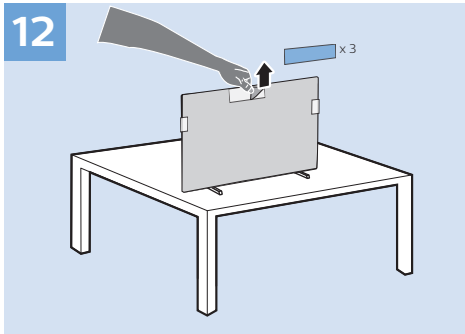

10

11

VESA (x, y)
55" (139 cm) 300x300 mm M6
65" (164 cm) 300x300 mm M6

Home Theatre System - HDMI ARC

Digital Audio System - OPTICAL

Computer - HDMI

MHL

Blu ray - HDMI