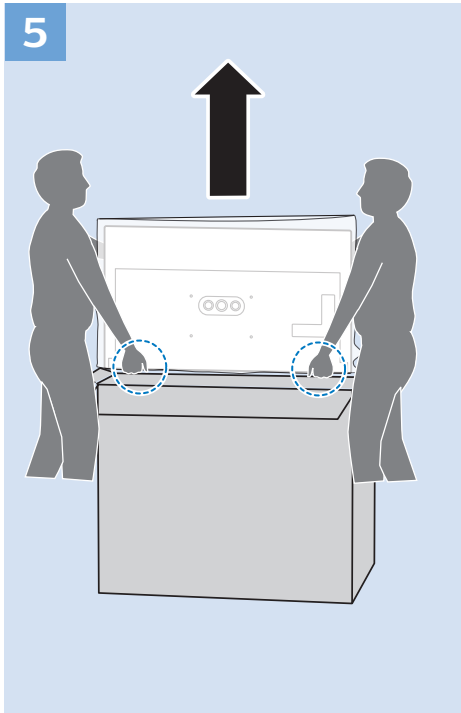

10

11

VESA (x, y)
55" (139 cm) 300x300 mm M6
65" (164 cm) 300x300 mm M6

Home Theatre System - HDMI ARC

Digital Audio System - OPTICAL

Computer - HDMI

MHL

Blu ray - HDMI