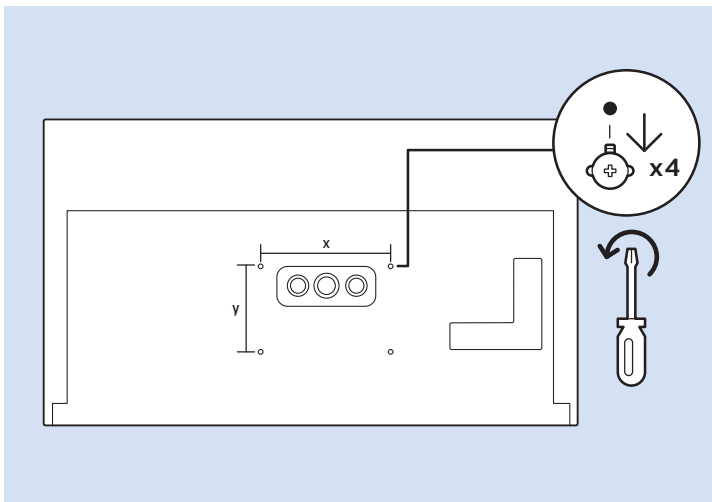

10

11

VESA (x, y)
55" (139 cm) 300x300 mm M6
65" (164 cm) 300x300 mm M6

Home Theatre System - HDMI ARC

Digital Audio System - OPTICAL

Computer - HDMI

MHL

Blu ray - HDMI