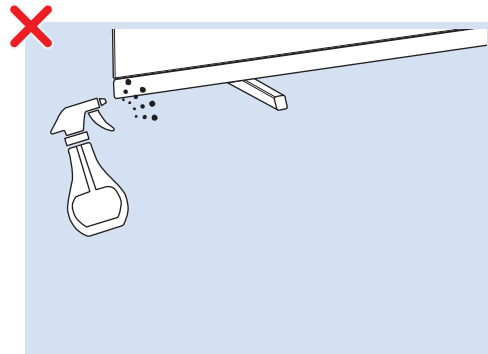

10

11

VESA (x, y)
55" (139 cm) 300x300 mm M6
65" (164 cm) 300x300 mm M6

Home Theatre System - HDMI ARC

Digital Audio System - OPTICAL

Computer - HDMI

MHL

Blu ray - HDMI