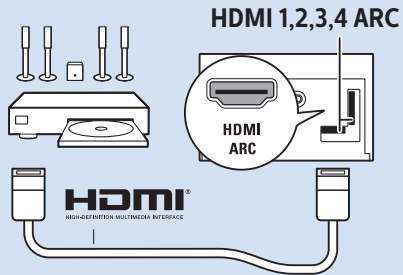

10

11

VESA (x, y)
55" (139 cm) 300x300 mm M6
65" (164 cm) 300x300 mm M6

Home Theatre System - HDMI ARC

Digital Audio System - OPTICAL

Computer - HDMI

MHL

Blu ray - HDMI