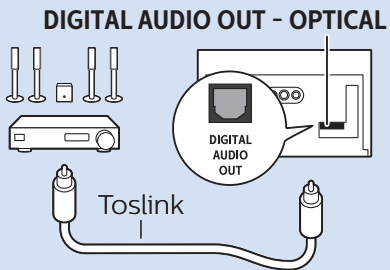

10

11

VESA (x, y)
55" (139 cm) 300x300 mm M6
65" (164 cm) 300x300 mm M6

Home Theatre System - HDMI ARC

Digital Audio System - OPTICAL

Computer - HDMI

MHL

Blu ray - HDMI