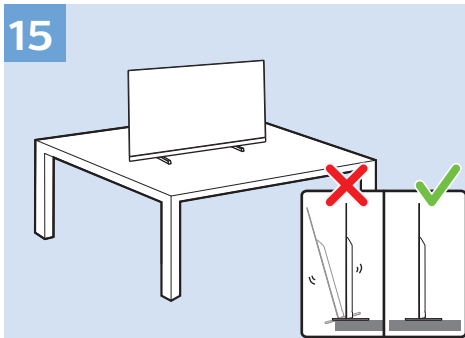

10

11

VESA (x, y)
55" (139 cm) 300x300 mm M6
65" (164 cm) 300x300 mm M6

Home Theatre System - HDMI ARC

Digital Audio System - OPTICAL

Computer - HDMI

MHL

Blu ray - HDMI