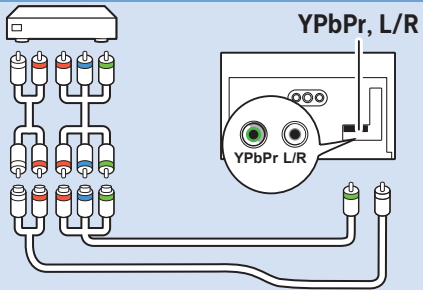

Video Player - YPbPr, L/R