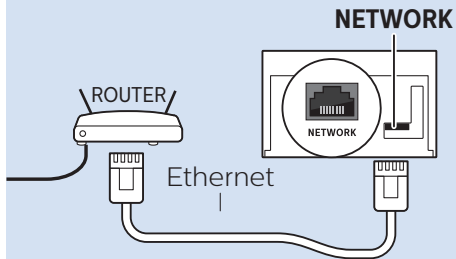

Multimedia Player (UHD Video source)

Video Player - YPbPr, L/R

USB Flash Drive

USB Hard Drive

Network - Wireless

Network - Wired

All registered and unregistered trademarks are property of their respective owners.
Specifications are subject to change without notice.
Philips and the Philips' shield emblem are trademarks of Koninklijke Philips N.V.
and are used under license from Koninklijke Philips N.V.
2018 © TP Vision Europe B.V. All rights reserved.