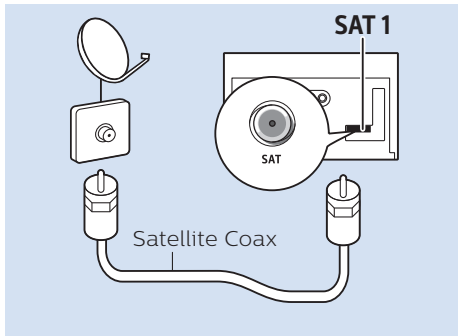

10

11

VESA (x, y)
55" (139 cm) 300x300 mm M6
65" (164 cm) 300x300 mm M6

Home Theatre System - HDMI ARC

Digital Audio System - OPTICAL

Computer - HDMI

MHL

Blu ray - HDMI