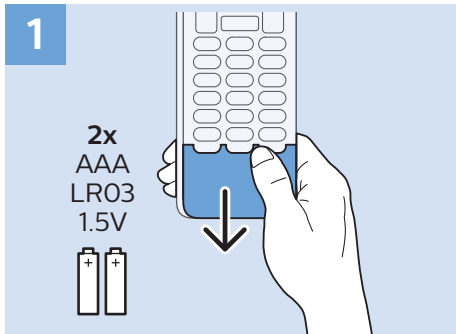

Multimedia Player (UHD Video source)

Video Player - YPbPr, L/R

USB Flash Drive

USB Hard Drive

Network - Wireless

Network - Wired

All registered and unregistered trademarks are property of their respective owners.
Specifications are subject to change without notice.
Philips and the Philips' shield emblem are trademarks of Koninklijke Philips N.V.
and are used under license from Koninklijke Philips N.V.
2018 © TP Vision Europe B.V. All rights reserved.