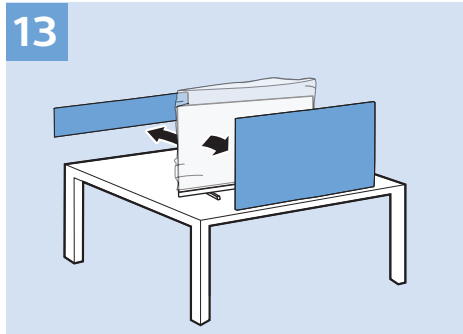

10

11

VESA (x, y)
55" (139 cm) 300x300 mm M6
65" (164 cm) 300x300 mm M6

Home Theatre System - HDMI ARC

Digital Audio System - OPTICAL

Computer - HDMI

MHL

Blu ray - HDMI