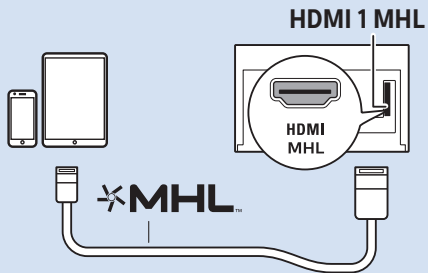

10

11

VESA (x, y)
55" (139 cm) 300x300 mm M6
65" (164 cm) 300x300 mm M6

Home Theatre System - HDMI ARC

Digital Audio System - OPTICAL

Computer - HDMI

MHL

Blu ray - HDMI