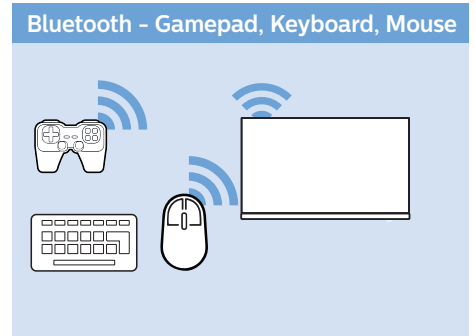

10

11

VESA (x, y)
55" (139 cm) 300x300 mm M6
65" (164 cm) 300x300 mm M6

Home Theatre System - HDMI ARC

Digital Audio System - OPTICAL

Computer - HDMI

MHL

Blu ray - HDMI