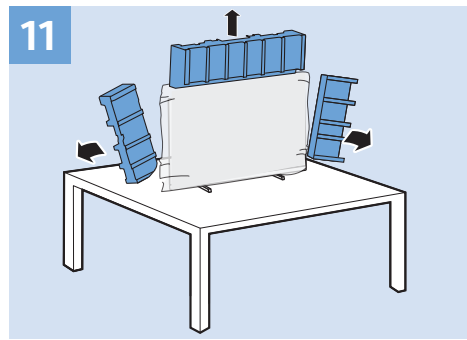

10

11

VESA (x, y)
55" (139 cm) 300x300 mm M6
65" (164 cm) 300x300 mm M6

Home Theatre System - HDMI ARC

Digital Audio System - OPTICAL

Computer - HDMI

MHL

Blu ray - HDMI