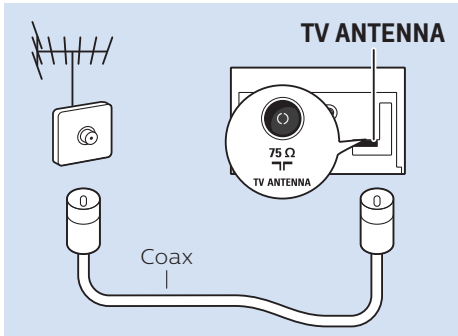

10

11

VESA (x, y)
55" (139 cm) 300x300 mm M6
65" (164 cm) 300x300 mm M6

Home Theatre System - HDMI ARC

Digital Audio System - OPTICAL

Computer - HDMI

MHL

Blu ray - HDMI