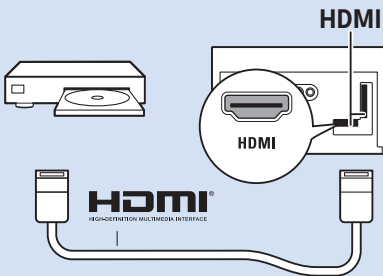

10

11

VESA (x, y)
55" (139 cm) 300x300 mm M6
65" (164 cm) 300x300 mm M6

Home Theatre System - HDMI ARC

Digital Audio System - OPTICAL

Computer - HDMI

MHL

Blu ray - HDMI