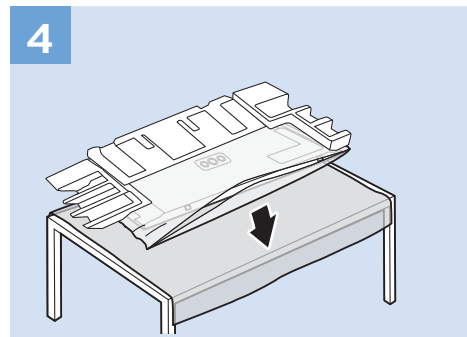

10

11

VESA (x, y)
55" (139 cm) 300x300 mm M6
65" (164 cm) 300x300 mm M6

Home Theatre System - HDMI ARC

Digital Audio System - OPTICAL

Computer - HDMI

MHL

Blu ray - HDMI