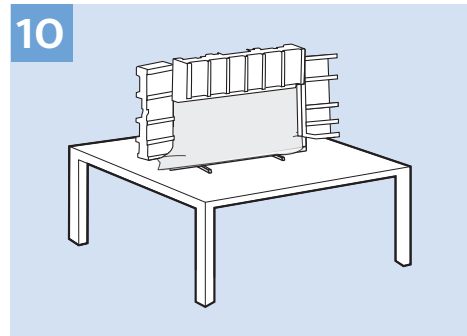

10

11

VESA (x, y)
55" (139 cm) 300x300 mm M6
65" (164 cm) 300x300 mm M6

Home Theatre System - HDMI ARC

Digital Audio System - OPTICAL

Computer - HDMI

MHL

Blu ray - HDMI