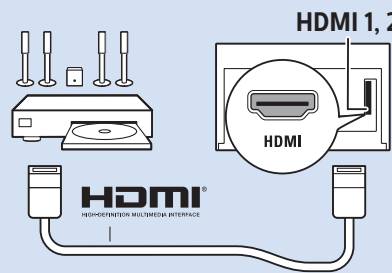

Multimedia Player (UHD Video source)