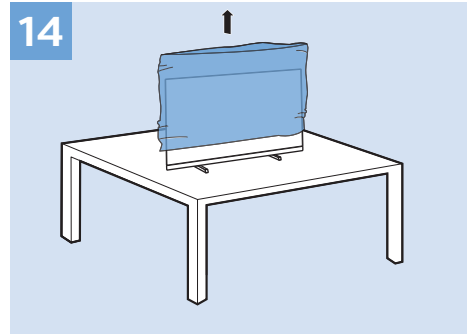

10

11

VESA (x, y)
55" (139 cm) 300x300 mm M6
65" (164 cm) 300x300 mm M6

Home Theatre System - HDMI ARC

Digital Audio System - OPTICAL

Computer - HDMI

MHL

Blu ray - HDMI