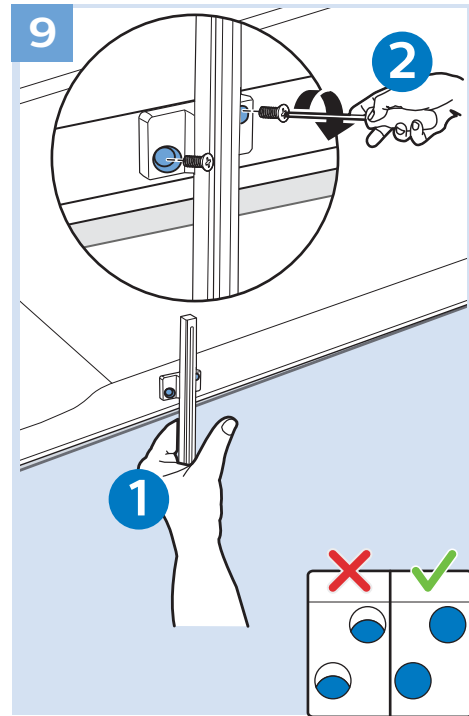

10

11

VESA (x, y)
55" (139 cm) 300x300 mm M6
65" (164 cm) 300x300 mm M6

Home Theatre System - HDMI ARC

Digital Audio System - OPTICAL

Computer - HDMI

MHL

Blu ray - HDMI