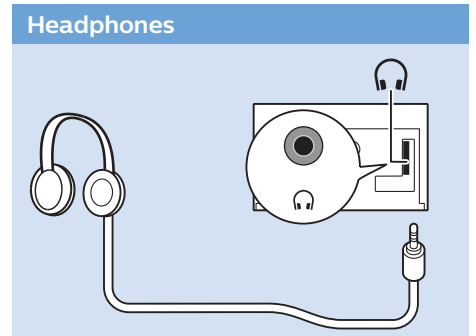

10

11

VESA (x, y)
55" (139 cm) 300x300 mm M6
65" (164 cm) 300x300 mm M6

Home Theatre System - HDMI ARC

Digital Audio System - OPTICAL

Computer - HDMI

MHL

Blu ray - HDMI