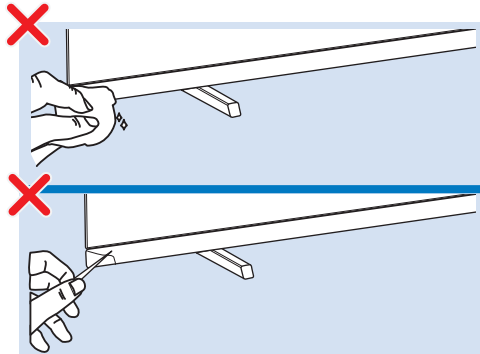

10

11

VESA (x, y)
55" (139 cm) 300x300 mm M6
65" (164 cm) 300x300 mm M6

Home Theatre System - HDMI ARC

Digital Audio System - OPTICAL

Computer - HDMI

MHL

Blu ray - HDMI