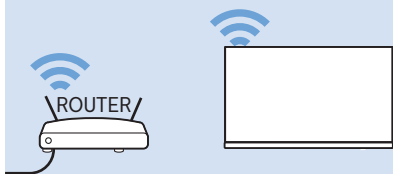

Network - Wireless