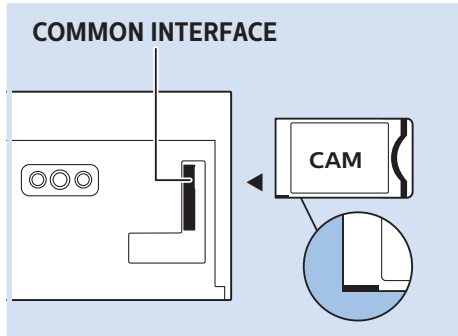

10

11

VESA (x, y)
55" (139 cm) 300x300 mm M6
65" (164 cm) 300x300 mm M6

Home Theatre System - HDMI ARC

Digital Audio System - OPTICAL

Computer - HDMI

MHL

Blu ray - HDMI