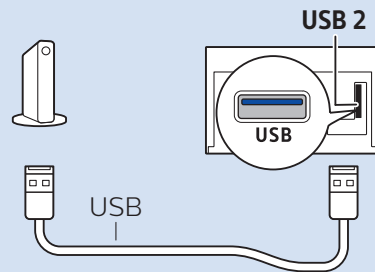

Multimedia Player (UHD Video source)

Video Player - YPbPr, L/R

USB Flash Drive

USB Hard Drive

Network - Wireless

Network - Wired

All registered and unregistered trademarks are property of their respective owners.
Specifications are subject to change without notice.
Philips and the Philips' shield emblem are trademarks of Koninklijke Philips N.V.
and are used under license from Koninklijke Philips N.V.
2018 © TP Vision Europe B.V. All rights reserved.