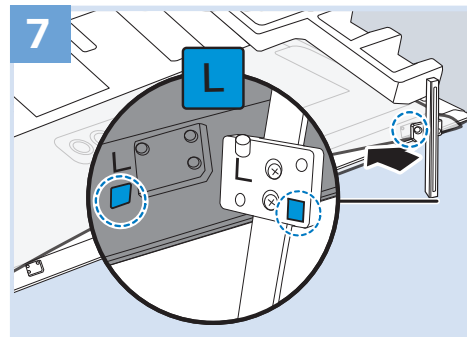

10

11

VESA (x, y)
55" (139 cm) 300x300 mm M6
65" (164 cm) 300x300 mm M6

Home Theatre System - HDMI ARC

Digital Audio System - OPTICAL

Computer - HDMI

MHL

Blu ray - HDMI