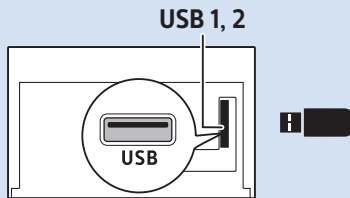

USB Flash Drive