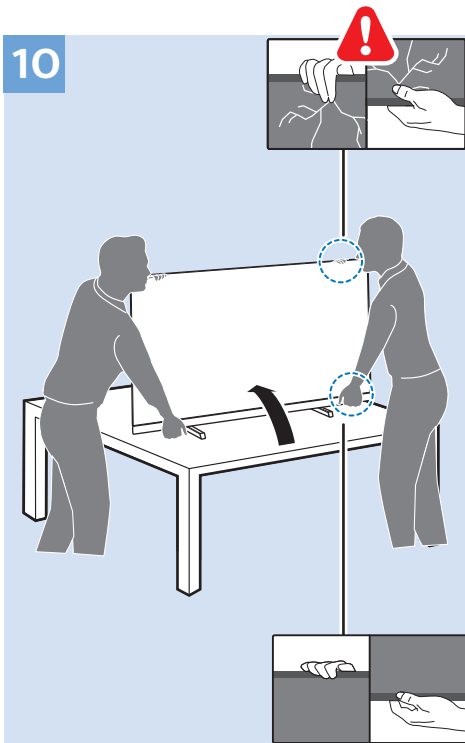

10

11

VESA (x, y)
55" (139 cm) 300x300 mm M6
65" (164 cm) 300x300 mm M6

Home Theatre System - HDMI ARC

Digital Audio System - OPTICAL

Computer - HDMI

MHL

Blu ray - HDMI