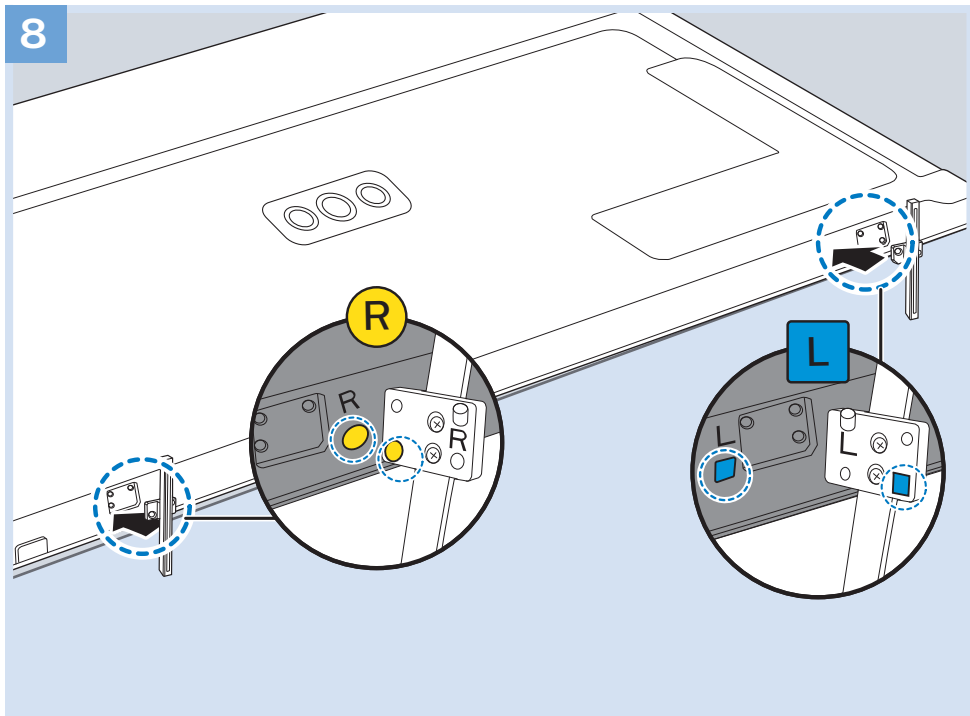

10

11

VESA (x, y)
55" (139 cm) 300x300 mm M6
65" (164 cm) 300x300 mm M6

Home Theatre System - HDMI ARC

Digital Audio System - OPTICAL

Computer - HDMI

MHL

Blu ray - HDMI