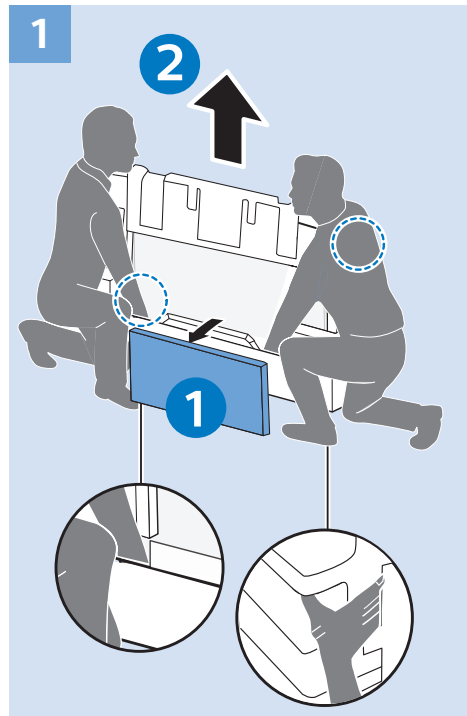

10

11

VESA (x, y)
55" (139 cm) 300x300 mm M6
65" (164 cm) 300x300 mm M6

Home Theatre System - HDMI ARC

Digital Audio System - OPTICAL

Computer - HDMI

MHL

Blu ray - HDMI