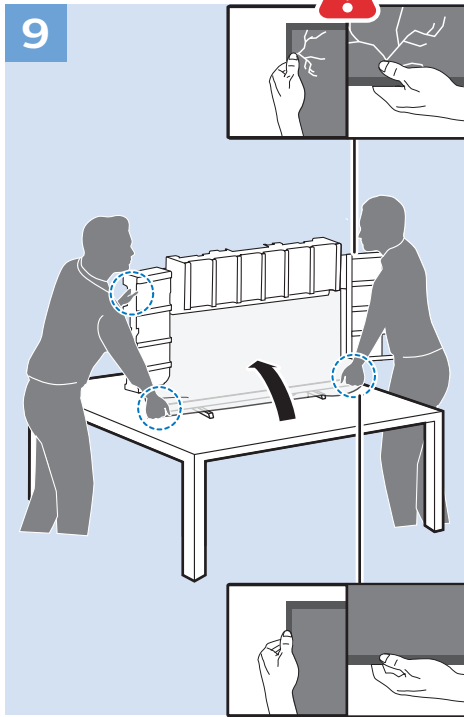

10

11

VESA (x, y)
55" (139 cm) 300x300 mm M6
65" (164 cm) 300x300 mm M6

Home Theatre System - HDMI ARC

Digital Audio System - OPTICAL

Computer - HDMI

MHL

Blu ray - HDMI