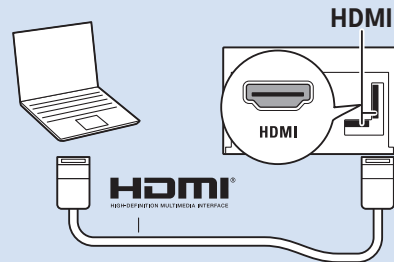

10

11

VESA (x, y)
55" (139 cm) 300x300 mm M6
65" (164 cm) 300x300 mm M6

Home Theatre System - HDMI ARC

Digital Audio System - OPTICAL

Computer - HDMI

MHL

Blu ray - HDMI