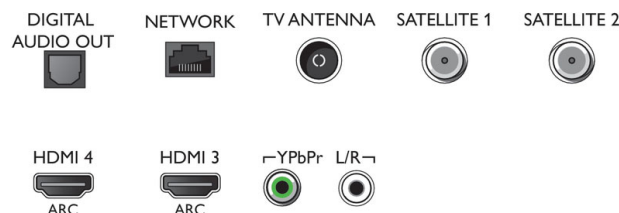

Accessories

- Included batteries: 4 x AAA Batteries
- Included Accessories: 2 x Remote Control, Legal and safety brochure, Mini-jack to L/R cable, Mini-jack to YPbPr cable, Power cord, Quick start guide, Remote Control, Tabletop stand

Connections

Side

Bottom

Issue date 2019-01-18

Version: 9.1.1

12 NC: 8670 001 51832
EAN: 87 18863 01528 5

© 2019 Koninklijke Philips N.V.
All Rights reserved.

Specifications are subject to change without notice.
Trademarks are the property of Koninklijke Philips N.V.
or their respective owners.