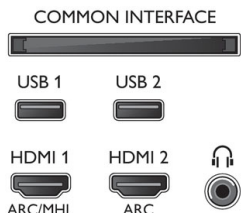

Connections

Side