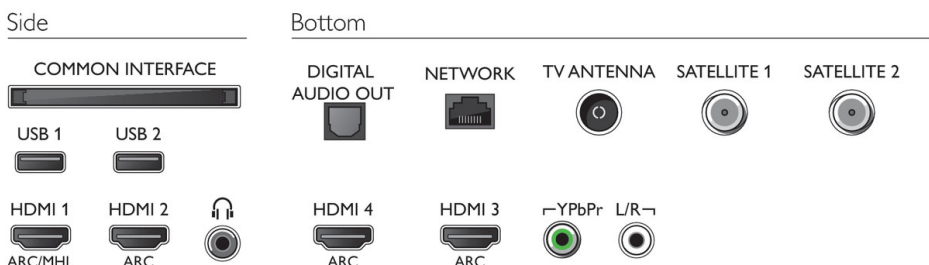

- Computer inputs on all HDMI: up to 4K UHD 3840 x 2160 @60 Hz
- Video inputs on all HDMI: up to 4K UHD 3840 x 2160 @60 Hz
- Computer inputs on HDMI 1/2: HDR supported, HDR10/HLG
- Video inputs on HDMI 1/2: HDR supported, HDR10/HLG

Tuner/Reception/Transmission

- Twin Tuner
- HEVC support
- Digital TV: DVB-T/T2/T2-HD/C/S/S2
- MPEG Support: MPEG2, MPEG4
- Video Playback guide*: 8-day Electronic Programme Guide
- Signal strength indication
- Teletext: 1000-page Hypertext

Power

- Mains power: AC 220 - 240 V 50/60 Hz
- Standby power consumption: <0.3 W
- Off mode power consumption: 0.3 W
- Ambient temperature: 5°C to 35°C
- Power Saving Features: Auto switch-off timer, Light sensor, Picture mute (for radio)
- Energy Label Class: B
- EU Energy Label power: 190 W
- Annual energy consumption: 278 kWh
- Mercury content: 0 mg
- Presence of lead: Yes*

Dimensions

- Box dimensions (W x H x D): 1660 x 1002 x 174 mm
- Set dimensions (W x H x D): 1448.7 x 829.5 x 49.3 mm
- Set dimensions with stand (W x H x D): 1448.7 x 842.2 x 280.0 mm
- TV stand width distance: 791.0 mm
- VESA wall mount compatible: 300 x 300 mm
- Product weight: 27.1 kg
- Product weight (+stand): 27.4 kg
- Weight incl. Packaging: 35.9 kg

Accessories

- Included batteries: 4 x AAA Batteries
- Included Accessories: 2 x Remote Control, Legal and safety brochure, Mini-jack to L/R cable, Mini-jack to YPbPr cable, Power cord, Quick start guide, Remote Control, Tabletop stand

Connections

Issue date 2019-01-18

Version: 10.1.1

12 NC: 8670 001 51831
EAN: 87 18863 01529 2

© 2019 Koninklijke Philips N.V.
All Rights reserved.

Specifications are subject to change without notice.
Trademarks are the property of Koninklijke Philips N.V.
or their respective owners.

www.philips.com

* EPG and actual visibility (up to 8 days) is country- and operator-dependent.
* Android App offerings vary per country. For more details please visit your local Google Play Store.
* Energy consumption in kWh per year based on the power consumption of the television operating 4 hours per day for 365 days. The actual energy consumption will depend on how the television is used.
* The TV supports DVB reception for 'Free to air' broadcast. Specific DVB operators may not be supported. An up to date list can be found in the FAQ section of the Philips support website. For some operators Conditional Access and subscription are required. Contact your operator for more information.
* Philips TV Remote app and related functionalities vary per TV model, operator and country, as well as smart device model and OS. For more details please visit: www.philips.com/TVRemoteapp.
* Smart TV app availability varies per TV model and country. For more details please visit: www.philips.com/smarttv.
* USB recording for digital channels only, recordings may be limited by broadcast copy protection (CI+). Country and channel restrictions may apply.
* This television contains lead only in certain parts or components where no technology alternatives exist in accordance with existing exemption clauses under the RoHS Directive.
* Its functionality is subject to ChromeCast built-in apps and smart devices. For more details, please visit ChromeCast built-in product pages.
* Google Assistant built in will come as a software update for 2018 Android TVs.