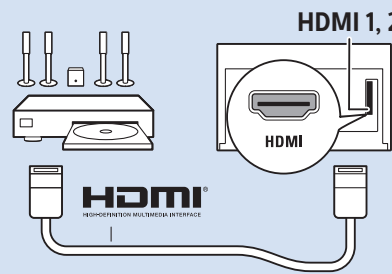

Digital Audio System - OPTICAL

Computer - HDMI

MHL

Blu ray - HDMI

Multimedia Player (UHD Video source)

Video Player - YPbPr, L/R

USB Flash Drive

USB Hard Drive