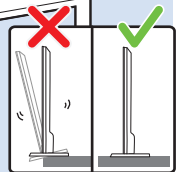

10

11

12

13

14

15

VESA (x, y)
55" (139 cm) 300x300 mm M6
65" (164 cm) 300x300 mm M6

Home Theatre System - HDMI ARC