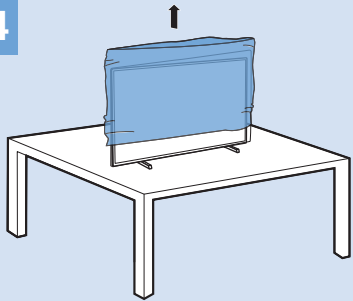

10

11

12

13

14

15

VESA (x, y)
55" (139 cm) 300x300 mm M6
65" (164 cm) 300x300 mm M6

Home Theatre System - HDMI ARC