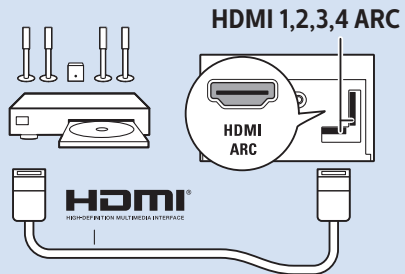

10

11

12

13

14

15

VESA (x, y)
55" (139 cm) 300x300 mm M6
65" (164 cm) 300x300 mm M6

Home Theatre System - HDMI ARC