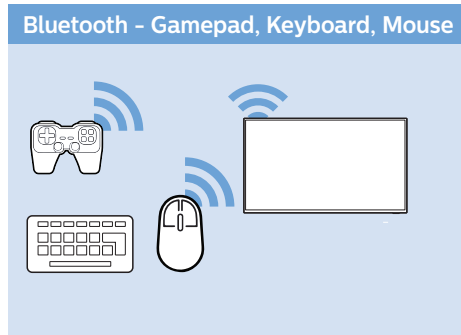

10

11

12

13

14

15

VESA (x, y)
55" (139 cm) 300x300 mm M6
65" (164 cm) 300x300 mm M6

Home Theatre System - HDMI ARC

Digital Audio System - OPTICAL

Computer - HDMI

MHL

Blu ray - HDMI

Multimedia Player (UHD Video source)

Video Player - YPbPr, L/R

USB Flash Drive

USB Hard Drive