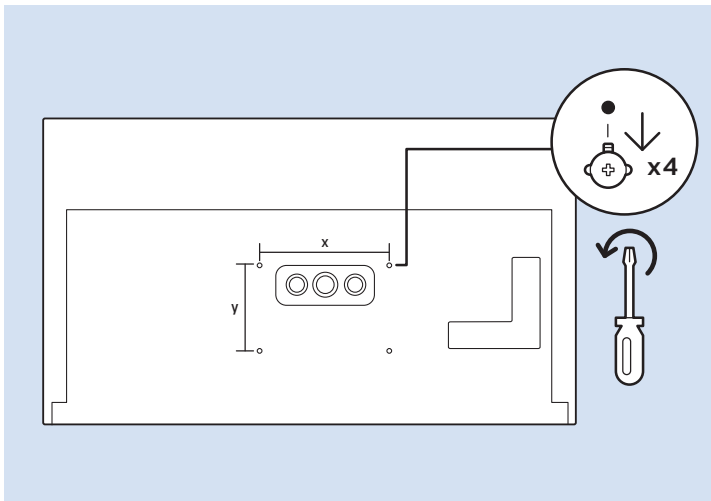

10

11

12

13

14

15

VESA (x, y)
55" (139 cm) 300x300 mm M6
65" (164 cm) 300x300 mm M6

Home Theatre System - HDMI ARC