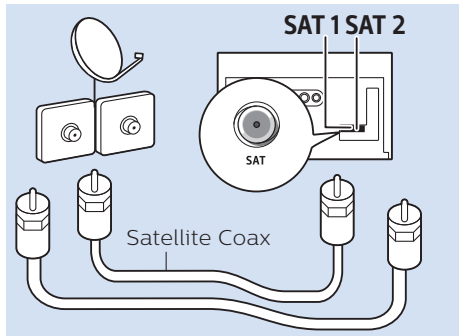

10

11

12

13

14

15

VESA (x, y)
55" (139 cm) 300x300 mm M6
65" (164 cm) 300x300 mm M6

Home Theatre System - HDMI ARC