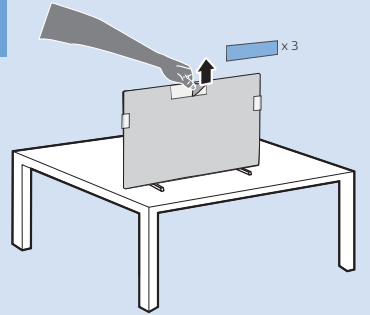

10

11

12

13

14

15

VESA (x, y)
55" (139 cm) 300x300 mm M6
65" (164 cm) 300x300 mm M6

Home Theatre System - HDMI ARC