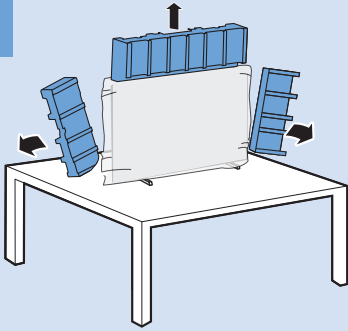

10

11

12

13

14

15

VESA (x, y)
55" (139 cm) 300x300 mm M6
65" (164 cm) 300x300 mm M6

Home Theatre System - HDMI ARC