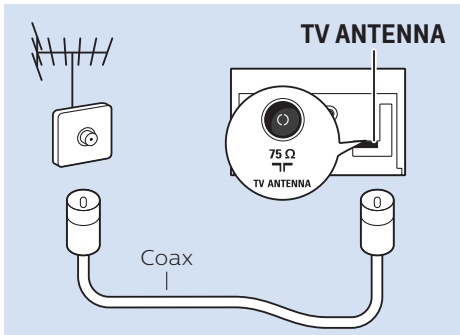

10

11

12

13

14

15

VESA (x, y)
55" (139 cm) 300x300 mm M6
65" (164 cm) 300x300 mm M6

Home Theatre System - HDMI ARC