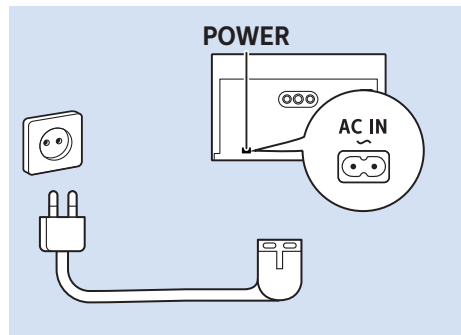

10

11

12

13

14

15

VESA (x, y)
55" (139 cm) 300x300 mm M6
65" (164 cm) 300x300 mm M6

Home Theatre System - HDMI ARC