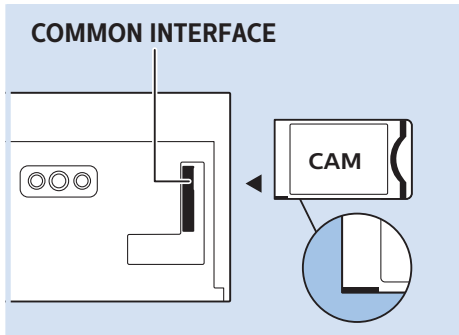

10

11

12

13

14

15

VESA (x, y)
55" (139 cm) 300x300 mm M6
65" (164 cm) 300x300 mm M6

Home Theatre System - HDMI ARC