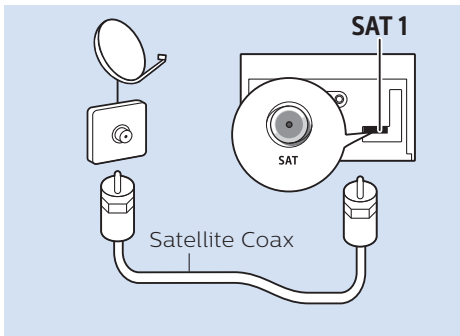

10

11

12

13

14

15

VESA (x, y)
55" (139 cm) 300x300 mm M6
65" (164 cm) 300x300 mm M6

Home Theatre System - HDMI ARC