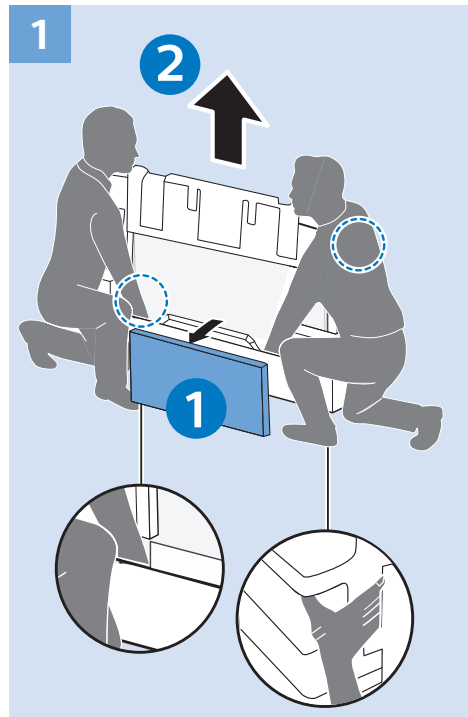

10

11

12

13

14

15

VESA (x, y)
55" (139 cm) 300x300 mm M6
65" (164 cm) 300x300 mm M6

Home Theatre System - HDMI ARC