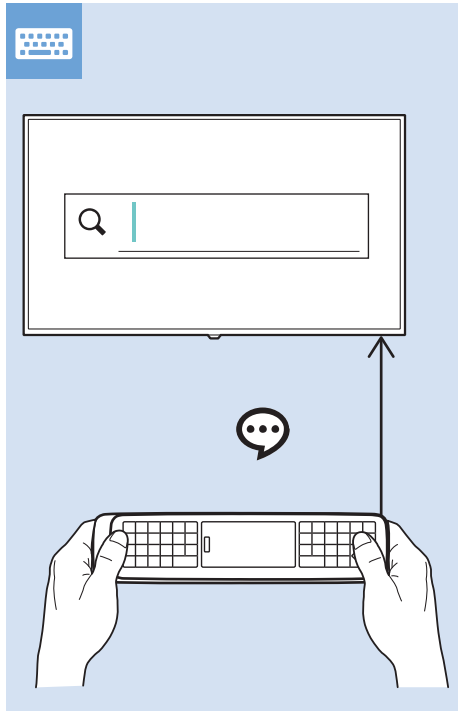

Multimedia Player (UHD Video source)

Video Player - YPbPr, L/R

Bluetooth - Gamepad, Keyboard, Mouse

Photo Camera

VESA (x, y)

50" (126 cm) 200x200 mm M6

55" (139 cm) 300x200 mm M6

65" (164 cm) 400x400 mm M6