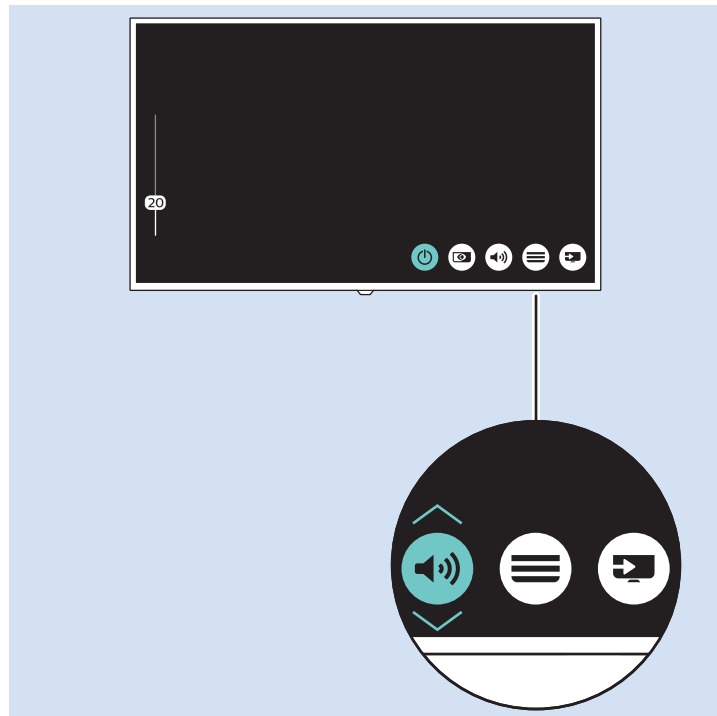

Multimedia Player (UHD Video source)

Video Player - YPbPr, L/R

Bluetooth - Gamepad, Keyboard, Mouse

Photo Camera

VESA (x, y)

50" (126 cm) 200x200 mm M6

55" (139 cm) 300x200 mm M6

65" (164 cm) 400x400 mm M6