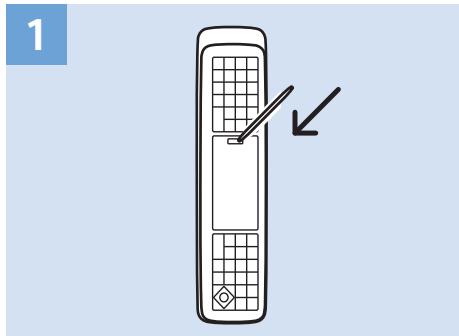

Multimedia Player (UHD Video source)

Video Player - YPbPr, L/R

Bluetooth - Gamepad, Keyboard, Mouse

Photo Camera

VESA (x, y)

50" (126 cm) 200x200 mm M6

55" (139 cm) 300x200 mm M6

65" (164 cm) 400x400 mm M6