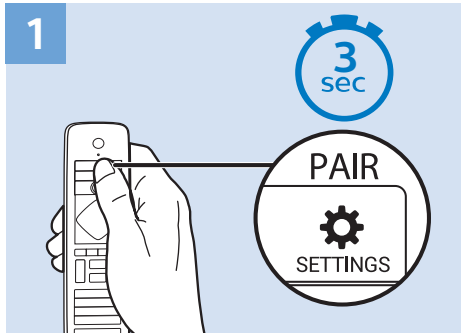

Multimedia Player (UHD Video source)

Video Player - YPbPr, L/R

Bluetooth - Gamepad, Keyboard, Mouse

Photo Camera

VESA (x, y)

50" (126 cm) 200x200 mm M6

55" (139 cm) 300x200 mm M6

65" (164 cm) 400x400 mm M6