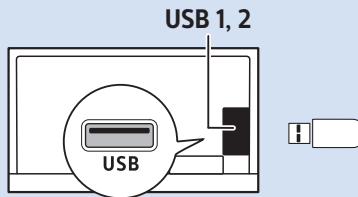

Digital Audio System - OPTICAL

Headphones

MHL

Network - Wireless

Network - Wired

Computer - HDMI

USB Flash Drive

USB Hard Drive

Multimedia Player (UHD Video source)

Video Player - YPbPr, L/R

Bluetooth - Gamepad, Keyboard, Mouse

Photo Camera

VESA (x, y)

50" (126 cm) 200x200 mm M6

55" (139 cm) 300x200 mm M6

65" (164 cm) 400x400 mm M6