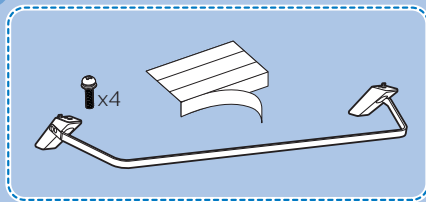

50"/55" ▶ P.3 65" ▶ P.7

(/98)

(/56)

(/79)

Register your product and get support at
www.philips.com/TVsupport

7303 series

PHILIPS

English - Read the safety instructions.

Multimedia Player (UHD Video source)

Video Player - YPbPr, L/R

Bluetooth - Gamepad, Keyboard, Mouse

Photo Camera

VESA (x, y)

50" (126 cm) 200x200 mm M6

55" (139 cm) 300x200 mm M6

65" (164 cm) 400x400 mm M6