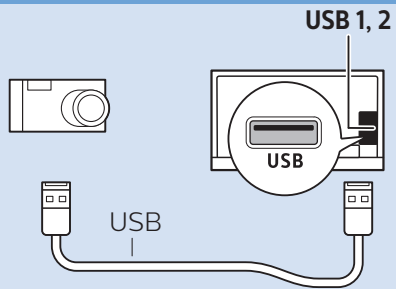

Multimedia Player (UHD Video source)

Video Player - YPbPr, L/R

Bluetooth - Gamepad, Keyboard, Mouse

Photo Camera

VESA (x, y)

50" (126 cm) 200x200 mm M6

55" (139 cm) 300x200 mm M6

65" (164 cm) 400x400 mm M6