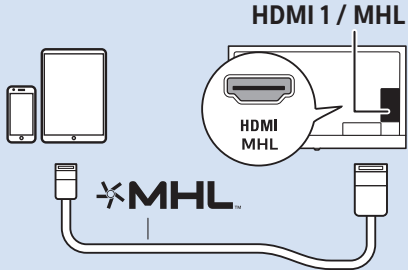

3

10

65"

4

5

6

10

Home Theatre System - HDMI ARC

Digital Audio System - OPTICAL

Headphones

MHL

Network - Wireless

Network - Wired

Computer - HDMI

USB Flash Drive

USB Hard Drive

Multimedia Player (UHD Video source)

Video Player - YPbPr, L/R

Bluetooth - Gamepad, Keyboard, Mouse

Photo Camera

VESA (x, y)

50" (126 cm) 200x200 mm M6

55" (139 cm) 300x200 mm M6

65" (164 cm) 400x400 mm M6