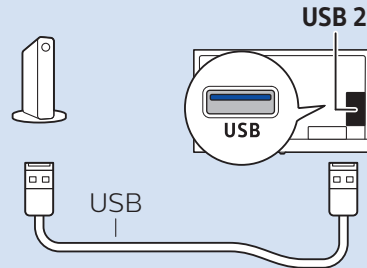

Digital Audio System - OPTICAL

Headphones

MHL

Network - Wireless

Network - Wired

Computer - HDMI

USB Flash Drive

USB Hard Drive

Multimedia Player (UHD Video source)

Video Player - YPbPr, L/R

Bluetooth - Gamepad, Keyboard, Mouse

Photo Camera

VESA (x, y)

50" (126 cm) 200x200 mm M6

55" (139 cm) 300x200 mm M6

65" (164 cm) 400x400 mm M6