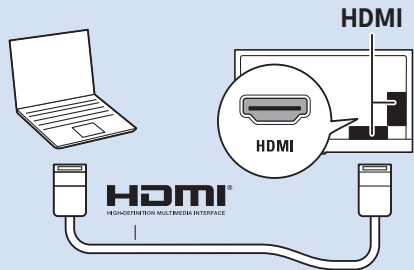

Digital Audio System - OPTICAL

Headphones

MHL

Network - Wireless

Network - Wired

Computer - HDMI

USB Flash Drive

USB Hard Drive

Multimedia Player (UHD Video source)

Video Player - YPbPr, L/R

Bluetooth - Gamepad, Keyboard, Mouse

Photo Camera

VESA (x, y)

50" (126 cm) 200x200 mm M6

55" (139 cm) 300x200 mm M6

65" (164 cm) 400x400 mm M6