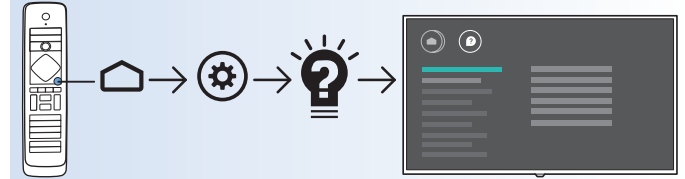

Multimedia Player (UHD Video source)

Video Player - YPbPr, L/R

Bluetooth - Gamepad, Keyboard, Mouse

Photo Camera

VESA (x, y)

50" (126 cm) 200x200 mm M6

55" (139 cm) 300x200 mm M6

65" (164 cm) 400x400 mm M6