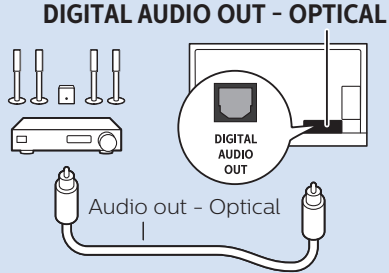

Digital Audio System - OPTICAL