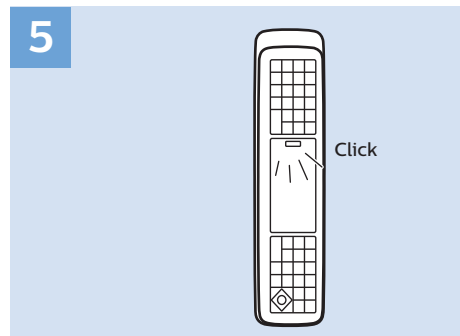

Multimedia Player (UHD Video source)

Video Player - YPbPr, L/R

Bluetooth - Gamepad, Keyboard, Mouse

Photo Camera

VESA (x, y)

50" (126 cm) 200x200 mm M6

55" (139 cm) 300x200 mm M6

65" (164 cm) 400x400 mm M6