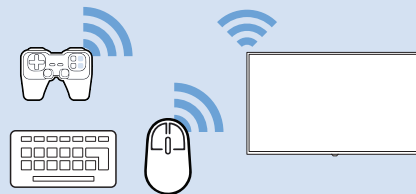

Digital Audio System - OPTICAL

Headphones

MHL

Network - Wireless

Network - Wired

Computer - HDMI

USB Flash Drive

USB Hard Drive

Multimedia Player (UHD Video source)

Video Player - YPbPr, L/R

Bluetooth - Gamepad, Keyboard, Mouse

Photo Camera

VESA (x, y)

50" (126 cm) 200x200 mm M6

55" (139 cm) 300x200 mm M6

65" (164 cm) 400x400 mm M6