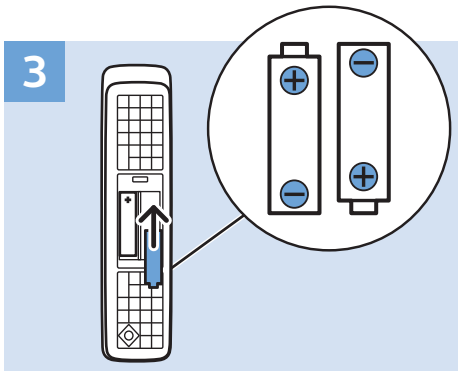

Multimedia Player (UHD Video source)

Video Player - YPbPr, L/R

Bluetooth - Gamepad, Keyboard, Mouse

Photo Camera

VESA (x, y)

50" (126 cm) 200x200 mm M6

55" (139 cm) 300x200 mm M6

65" (164 cm) 400x400 mm M6