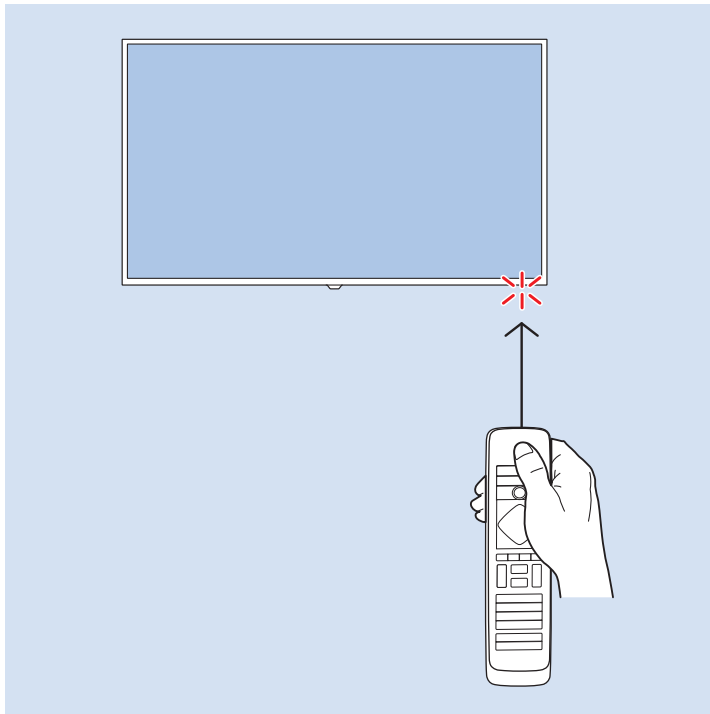

Multimedia Player (UHD Video source)

Video Player - YPbPr, L/R

Bluetooth - Gamepad, Keyboard, Mouse

Photo Camera

VESA (x, y)

50" (126 cm) 200x200 mm M6

55" (139 cm) 300x200 mm M6

65" (164 cm) 400x400 mm M6