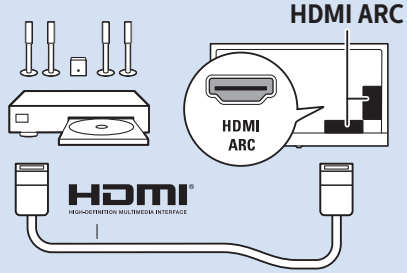

3

10

65"

4

5

6

10

Home Theatre System - HDMI ARC

Digital Audio System - OPTICAL

Headphones

MHL

Network - Wireless

Network - Wired

Computer - HDMI

USB Flash Drive

USB Hard Drive