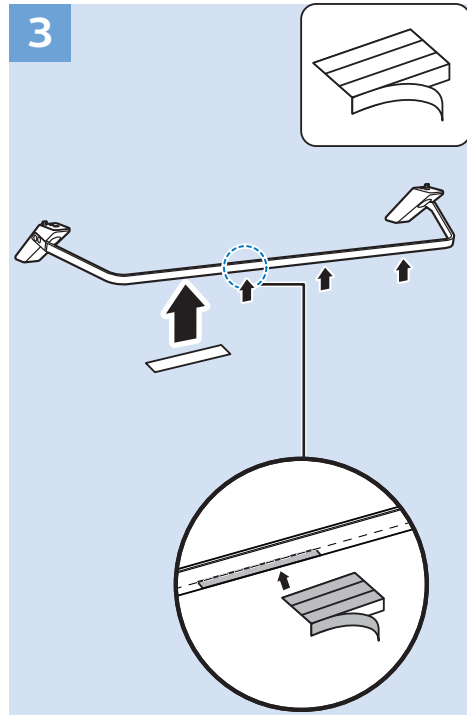

3

10

65"

4

5

6

10

Home Theatre System - HDMI ARC

Multimedia Player (UHD Video source)

Video Player - YPbPr, L/R

Bluetooth - Gamepad, Keyboard, Mouse

Photo Camera

VESA (x, y)

50" (126 cm) 200x200 mm M6

55" (139 cm) 300x200 mm M6

65" (164 cm) 400x400 mm M6