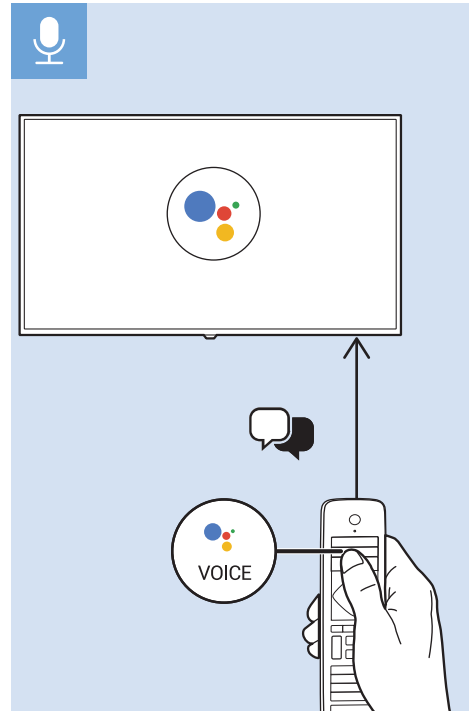

Multimedia Player (UHD Video source)

Video Player - YPbPr, L/R

Bluetooth - Gamepad, Keyboard, Mouse

Photo Camera

VESA (x, y)

50" (126 cm) 200x200 mm M6

55" (139 cm) 300x200 mm M6

65" (164 cm) 400x400 mm M6