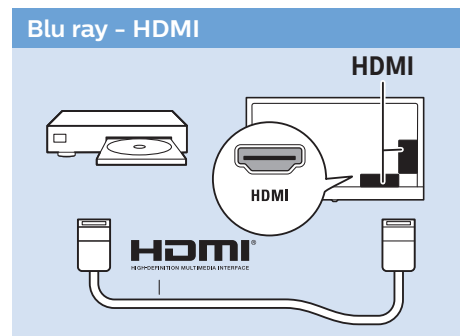

3

10

65"

4

5

6

10

Home Theatre System - HDMI ARC

Digital Audio System - OPTICAL

Headphones

MHL

Network - Wireless

Network - Wired

Computer - HDMI

USB Flash Drive

USB Hard Drive

Multimedia Player (UHD Video source)

Video Player - YPbPr, L/R

Bluetooth - Gamepad, Keyboard, Mouse

Photo Camera

VESA (x, y)

50" (126 cm) 200x200 mm M6

55" (139 cm) 300x200 mm M6

65" (164 cm) 400x400 mm M6