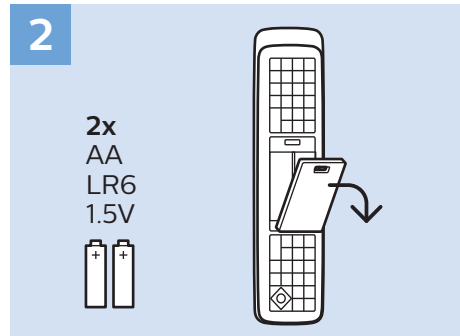

Multimedia Player (UHD Video source)

Video Player - YPbPr, L/R

Bluetooth - Gamepad, Keyboard, Mouse

Photo Camera

VESA (x, y)

50" (126 cm) 200x200 mm M6

55" (139 cm) 300x200 mm M6

65" (164 cm) 400x400 mm M6