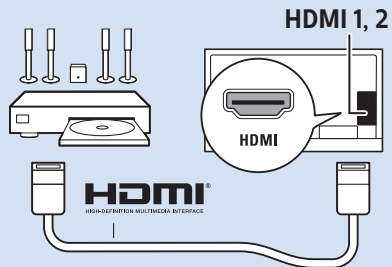

Digital Audio System - OPTICAL

Headphones

MHL

Network - Wireless

Network - Wired

Computer - HDMI

USB Flash Drive

USB Hard Drive

Multimedia Player (UHD Video source)

Video Player - YPbPr, L/R

Bluetooth - Gamepad, Keyboard, Mouse

Photo Camera

VESA (x, y)

50" (126 cm) 200x200 mm M6

55" (139 cm) 300x200 mm M6

65" (164 cm) 400x400 mm M6