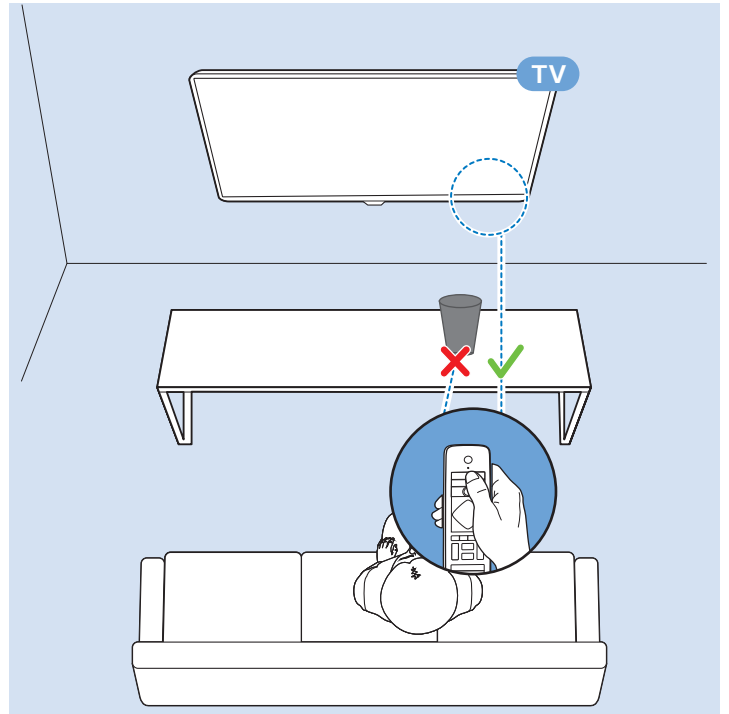

Multimedia Player (UHD Video source)

Video Player - YPbPr, L/R

Bluetooth - Gamepad, Keyboard, Mouse

Photo Camera

VESA (x, y)

50" (126 cm) 200x200 mm M6

55" (139 cm) 300x200 mm M6

65" (164 cm) 400x400 mm M6