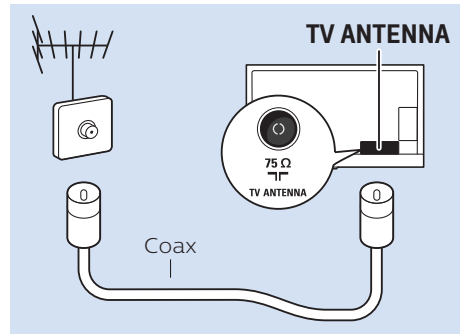

3

10

65"

4

5

6

10

Home Theatre System - HDMI ARC

Multimedia Player (UHD Video source)

Video Player - YPbPr, L/R

Bluetooth - Gamepad, Keyboard, Mouse

Photo Camera

VESA (x, y)

50" (126 cm) 200x200 mm M6

55" (139 cm) 300x200 mm M6

65" (164 cm) 400x400 mm M6