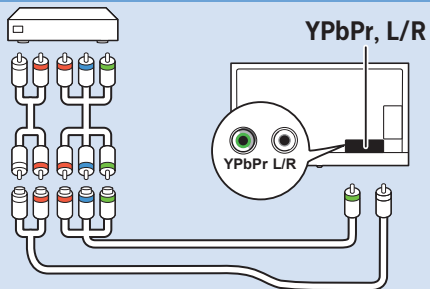

Digital Audio System - OPTICAL

Headphones

MHL

Network - Wireless

Network - Wired

Computer - HDMI

USB Flash Drive

USB Hard Drive

Multimedia Player (UHD Video source)

Video Player - YPbPr, L/R

Bluetooth - Gamepad, Keyboard, Mouse

Photo Camera

VESA (x, y)

50" (126 cm) 200x200 mm M6

55" (139 cm) 300x200 mm M6

65" (164 cm) 400x400 mm M6