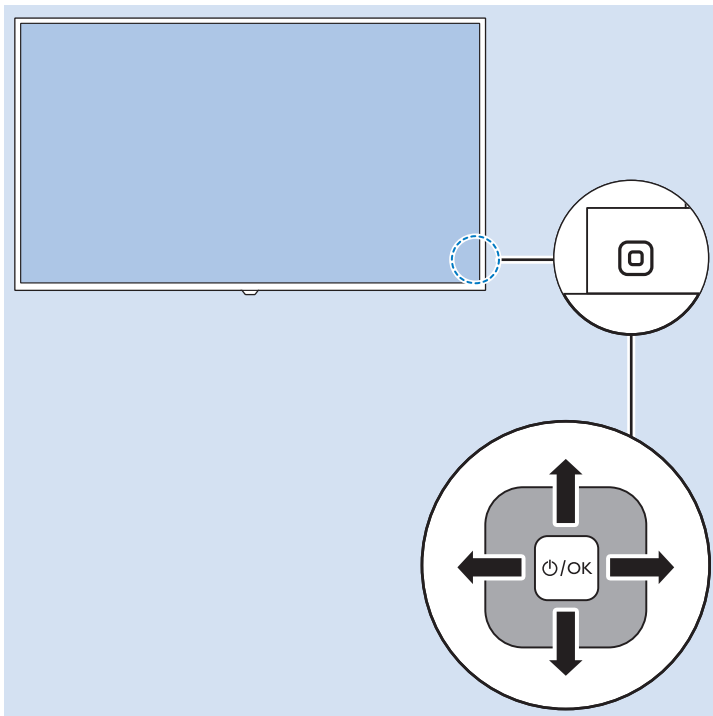

Multimedia Player (UHD Video source)

Video Player - YPbPr, L/R

Bluetooth - Gamepad, Keyboard, Mouse

Photo Camera

VESA (x, y)

50" (126 cm) 200x200 mm M6

55" (139 cm) 300x200 mm M6

65" (164 cm) 400x400 mm M6