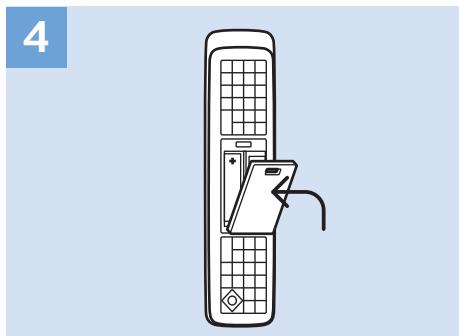

Multimedia Player (UHD Video source)

Video Player - YPbPr, L/R

Bluetooth - Gamepad, Keyboard, Mouse

Photo Camera

VESA (x, y)

50" (126 cm) 200x200 mm M6

55" (139 cm) 300x200 mm M6

65" (164 cm) 400x400 mm M6