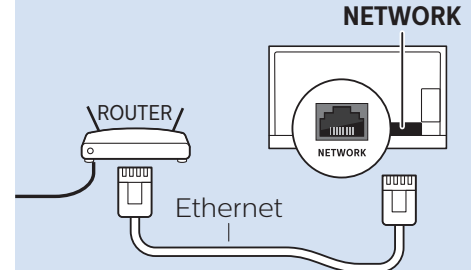

Digital Audio System - OPTICAL

Headphones

MHL

Network - Wireless

Network - Wired

Computer - HDMI

USB Flash Drive

USB Hard Drive

Multimedia Player (UHD Video source)

Video Player - YPbPr, L/R

Bluetooth - Gamepad, Keyboard, Mouse

Photo Camera

VESA (x, y)

50" (126 cm) 200x200 mm M6

55" (139 cm) 300x200 mm M6

65" (164 cm) 400x400 mm M6