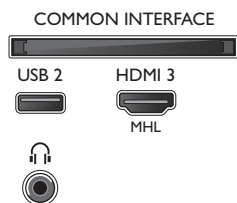

Dimensions

- Box dimensions (W x H x D): 1360 x 893 x 160 mm
- Set dimensions (W x H x D): 1244.2 x 730.74 x 78.2 mm
- Set dimensions with stand (W x H x D):

- 1244.2 x 785.7 x 266.33 mm
- TV stand width distance: 780 mm
- Product weight: 15.8 kg
- Product weight (+stand): 16.6 kg
- Weight incl. Packaging: 21.26 kg
- VESA wall mount compatible: 300 x 200 mm

Accessories

- Included accessories: Remote Control, 2 x AAA Batteries, Power cord, Quick start guide, Legal and safety brochure, Tabletop stand

Connections

Side

Rear

Bottom

Issue date 2018-04-27

Version: 11.3.1