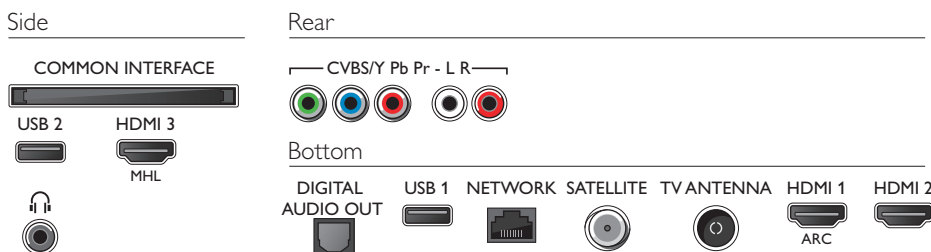

Connections

Issue date 2018-04-27

Version: 9.1.1

12 NC: 8670 001 46852
EAN: 87 18863 01341 0

© 2018 Koninklijke Philips N.V.
All Rights reserved.

Specifications are subject to change without notice.
Trademarks are the property of Koninklijke Philips N.V.
or their respective owners.

www.philips.com

* EPG and actual visibility (up to 8 days) is country and operator dependent.

* Energy consumption in kWh per year, based on the power consumption of the television operating 4 hours per day for 365 days. The actual energy consumption will depend on how the television is used.

* The TV supports DVB reception for 'Free to air' broadcast. Specific DVB operators may not be supported. An up to date list can be found in the FAQ section of the Philips support website. For some operators Conditional Access and subscription are required. Contact your operator for more information.

* (Philips) only compatible with specific Philips player device.

* Philips TV Remote app and related functionalities vary per TV model, operator, and country, as well as smart device model and OS. For more details please visit: www.philips.com/TVRemoteapp.

* Smart TV app offerings vary per TV model and country. For more details please visit: www.philips.com/smarttv.

* USB recording for digital channels only, recordings may be limited by broadcast copy protection (CI+). Country and channel restrictions may apply.

* Compatibility depends on Wifi Miracast certification & Android 4.2 or later. For more details please refer to your device documentation.

* This television contains lead only in certain parts or components where no technology alternatives exist in accordance with existing exemption clauses under the RoHS Directive.