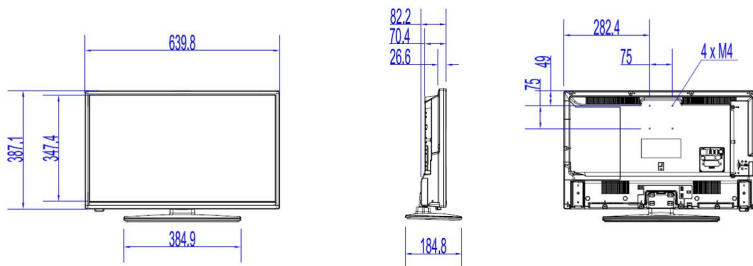

Specifications

Picture/Display

- Display: LED HD TV
- Diagonal screen size: 28 inch / 70 cm
- Aspect ratio: 16:9
- Panel resolution: 1366 x 768p
- Brightness: 250 cd/m²
- Viewing angle: 178° (H) / 178° (V)
- Contrast ratio (typical): 3000

Accessories

- Included: Remote Control 22AV1407A/12, 2xAAA Batteries, Tabletop Stand, Warranty Leaflet, Legal and Safety brochure
- Optional: Setup RC 22AV9573A, Remote Control 22AV1601A/12

Power

- Mains power: AC 220-240V; 50-60Hz
- Energy Label Class: A+
- Eu Energy Label power: 25 W
- Annual energy consumption: 36 kWh
- Standby power consumption: <0.3 W
- Power Saving Features: Eco mode
- Ambient temperature: 0 °C to 40 °C

Dimensions

- Set dimensions (W x H x D): 640 x 387 x 70/82 mm
- Set dimensions with stand (W x H x D): 640 x 429 x 185 mm
- Product weight: 4.5 kg
- Product weight (+stand): 5.0 kg
- VESA wall mount compatible: M4, 75 x 75 mm