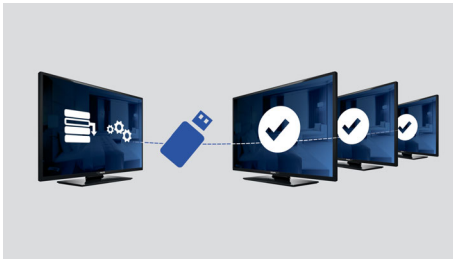

PHILIPS

Highlights

Welcome page

A welcome page is displayed each time the TV set is switched on. The welcome page can be branded and customized easily at the time of installation via a simple welcome image in .png format.

USB Cloning

Provides the ability to easily copy all programming and channel programming settings from one TV into other TV sets in less than a minute. The feature ensures uniformity between

TV sets and significantly reduces installation time and costs.

USB (photos, music, video)

Share the fun. Connect your USB memory-stick, digital camera, mp3 player or other multimedia device to the USB port on your TV to enjoy photos, videos and music with the easy to use onscreen content browser.