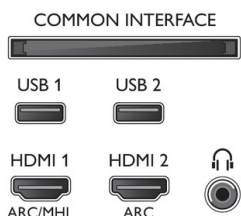

Colour & Finish

- TV Front: Dark Silver

Accessories

- Included accessories: Remote Control, Power cord, Mini-jack to L/R cable, Mini-jack to YPbPr cable, Quick start guide, Legal and safety brochure, Tabletop stand, 2 x AA Batteries

Connections

Side

Bottom

Issue date 2019-01-17

Version: 8.0.1

12 NC: 8670 001 51808
EAN: 87 18863 01512 4

© 2019 Koninklijke Philips N.V.
All Rights reserved.

Specifications are subject to change without notice. Trademarks are the property of Koninklijke Philips N.V. or their respective owners.