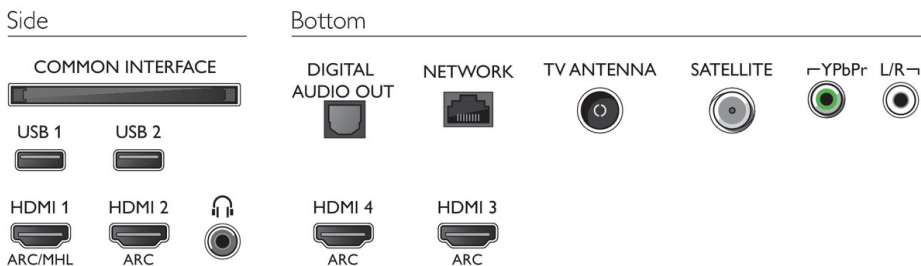

Connections

Issue date 2018-12-12

Version: 7.0.1

12 NC: 8670 001 51823
EAN: 87 18863 01521 6

© 2018 Koninklijke Philips N.V.
All Rights reserved.

Specifications are subject to change without notice. Trademarks are the property of Koninklijke Philips N.V. or their respective owners.

www.philips.com

- EPG and actual visibility (up to 8 days) is country- and operator-dependent.
- Android App offerings vary per country. For more details please visit your local Google Play Store.
- Energy consumption in kWh per year based on the power consumption of the television operating 4 hours per day for 365 days. The actual energy consumption will depend on how the television is used.
- The TV supports DVB reception for 'Free to air' broadcast. Specific DVB operators may not be supported. An up to date list can be found in the FAQ section of the Philips support website. For some operators Conditional Access and subscription are required. Contact your operator for more information.
- Philips TV Remote app and related functionalities vary per TV model, operator and country, as well as smart device model and OS. For more details please visit: www.philips.com/TVRemoteapp.
- Smart TV app availability varies per TV model and country. For more details please visit: www.philips.com/smarttv.
- USB recording for digital channels only, recordings may be limited by broadcast copy protection (CI+). Country and channel restrictions may apply.
- Please note that your Amazon Apps may not always be available in your country. (Currently Amazon apps works only in the UK, Germany and Austria)
- (Philips) only compatible with specific Philips player device.
- This television contains lead only in certain parts or components where no technology alternatives exist in accordance with existing exemption clauses under the RoHS Directive.
- Cloud Gaming offering depends on game providers.
- HDMI connection is required for soundbar, speaker and other audio device.
- Its functionality is subject to ChromeCast built-in apps and smart devices. For more details, please visit ChromeCast built-in product pages.
- Google Assistant built in will come as a software update for 2018 Android TVs.