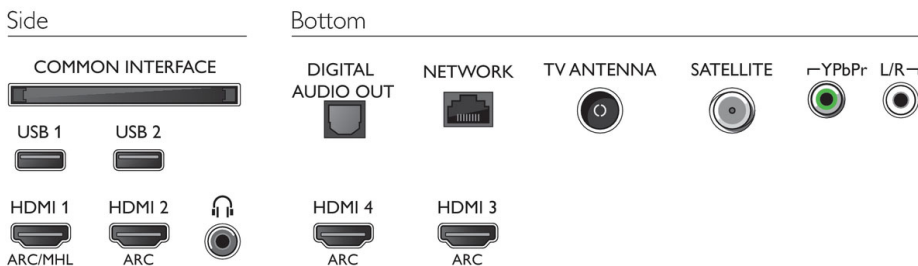

Connections

Issue date 2019-01-18

Version: 10.0.1

12 NC: 8670 001 51806
EAN: 87 18863 01509 4

© 2019 Koninklijke Philips N.V.
All Rights reserved.

Specifications are subject to change without notice.
Trademarks are the property of Koninklijke Philips N.V.
or their respective owners.

www.philips.com

- EPG and actual visibility (up to 8 days) is country- and operator-dependent.
- Android App offerings vary per country. For more details please visit your local Google Play Store.
- Energy consumption in kWh per year based on the power consumption of the television operating 4 hours per day for 365 days. The actual energy consumption will depend on how the television is used.
- The TV supports DVB reception for 'Free to air' broadcast. Specific DVB operators may not be supported. An up to date list can be found in the FAQ section of the Philips support website. For some operators Conditional Access and subscription are required. Contact your operator for more information.
- Philips TV Remote app and related functionalities vary per TV model, operator and country, as well as smart device model and OS. For more details please visit: www.philips.com/TVRemoteapp.
- Smart TV app availability varies per TV model and country. For more details please visit: www.philips.com/smarttv.
- USB recording for digital channels only, recordings may be limited by broadcast copy protection (CI+). Country and channel restrictions may apply.
- Please note that your Amazon Apps may not always be available in your country. (Currently Amazon apps works only in the UK, Germany and Austria)
- This television contains lead only in certain parts or components where no technology alternatives exist in accordance with existing exemption clauses under the RoHS Directive.
- Its functionality is subject to ChromeCast built-in apps and smart devices. For more details, please visit ChromeCast built-in product pages.
- Google Assistant built in will come as a software update for 2018 Android TVs.