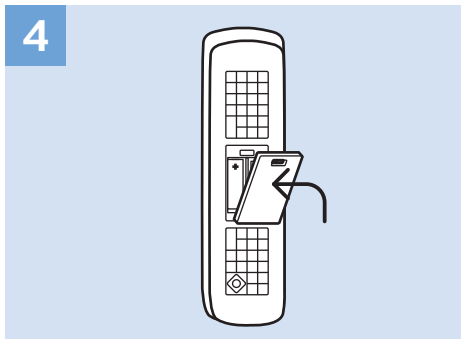

### Bluetooth - Gamepad, Keyboard, Mouse

VESA (x, y)

49" (123 cm) 200x200 mm M6

55" (139 cm) 300x200 mm M6

65" (164 cm) 400x300 mm M6

75" (189 cm) 600x400 mm M8

1

All registered and unregistered trademarks are property of their respective owners.  
Specifications are subject to change without notice.  
Philips and the Philips' shield emblem are trademarks of Koninklijke Philips N.V.  
and are used under license from Koninklijke Philips N.V.  
2018 © TP Vision Europe B.V. All rights reserved.