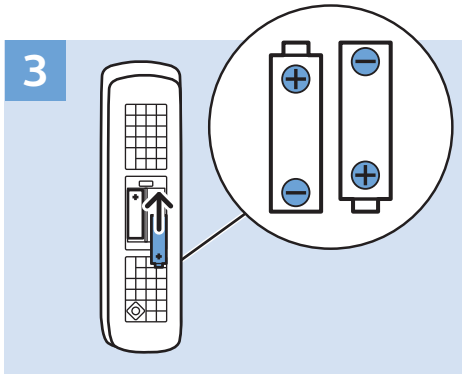

### Bluetooth - Gamepad, Keyboard, Mouse

VESA (x, y)

49" (123 cm) 200x200 mm M6

55" (139 cm) 300x200 mm M6

65" (164 cm) 400x300 mm M6

75" (189 cm) 600x400 mm M8

1

All registered and unregistered trademarks are property of their respective owners.  
Specifications are subject to change without notice.  
Philips and the Philips' shield emblem are trademarks of Koninklijke Philips N.V.  
and are used under license from Koninklijke Philips N.V.  
2018 © TP Vision Europe B.V. All rights reserved.