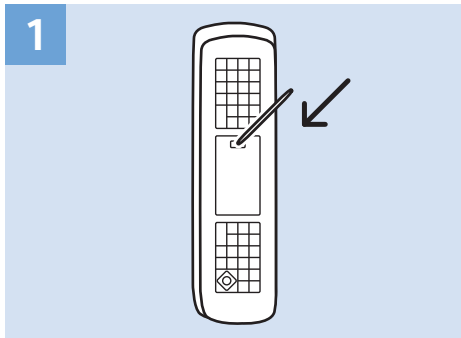

### Bluetooth - Gamepad, Keyboard, Mouse

VESA (x, y)

49" (123 cm) 200x200 mm M6

55" (139 cm) 300x200 mm M6

65" (164 cm) 400x300 mm M6

75" (189 cm) 600x400 mm M8

1

All registered and unregistered trademarks are property of their respective owners.  
Specifications are subject to change without notice.  
Philips and the Philips' shield emblem are trademarks of Koninklijke Philips N.V.  
and are used under license from Koninklijke Philips N.V.  
2018 © TP Vision Europe B.V. All rights reserved.