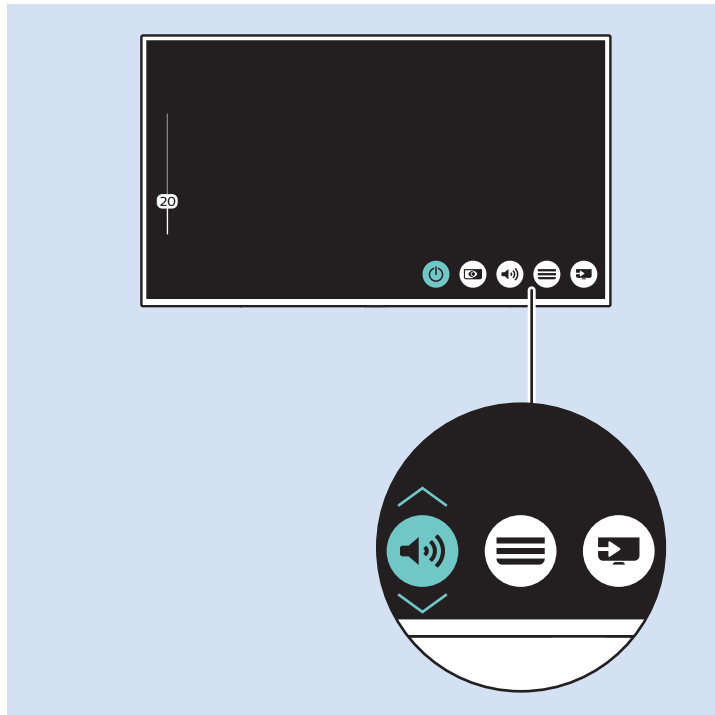

### Bluetooth - Gamepad, Keyboard, Mouse

VESA (x, y)

49" (123 cm) 200x200 mm M6

55" (139 cm) 300x200 mm M6

65" (164 cm) 400x300 mm M6

75" (189 cm) 600x400 mm M8

1

All registered and unregistered trademarks are property of their respective owners.  
Specifications are subject to change without notice.  
Philips and the Philips' shield emblem are trademarks of Koninklijke Philips N.V.  
and are used under license from Koninklijke Philips N.V.  
2018 © TP Vision Europe B.V. All rights reserved.