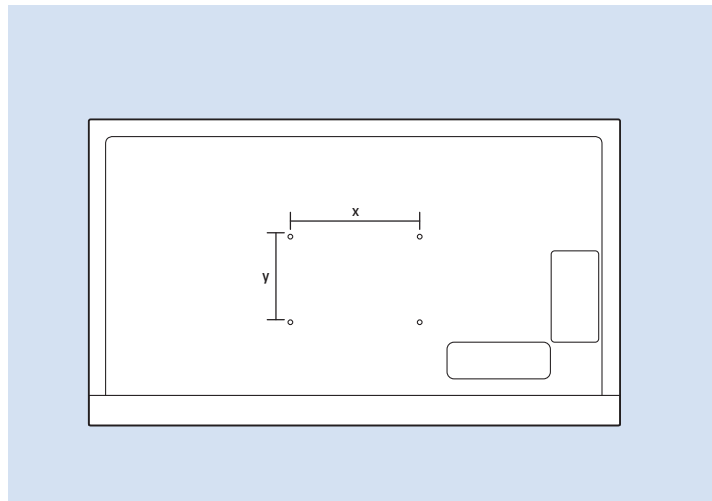

### Bluetooth - Gamepad, Keyboard, Mouse

VESA (x, y)

49" (123 cm) 200x200 mm M6

55" (139 cm) 300x200 mm M6

65" (164 cm) 400x300 mm M6

75" (189 cm) 600x400 mm M8

1

All registered and unregistered trademarks are property of their respective owners.  
Specifications are subject to change without notice.  
Philips and the Philips' shield emblem are trademarks of Koninklijke Philips N.V.  
and are used under license from Koninklijke Philips N.V.  
2018 © TP Vision Europe B.V. All rights reserved.