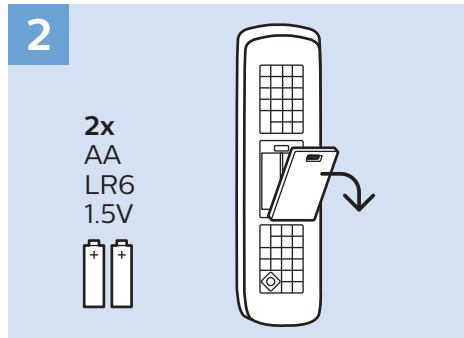

### Bluetooth - Gamepad, Keyboard, Mouse

VESA (x, y)

49" (123 cm) 200x200 mm M6

55" (139 cm) 300x200 mm M6

65" (164 cm) 400x300 mm M6

75" (189 cm) 600x400 mm M8

1

All registered and unregistered trademarks are property of their respective owners.  
Specifications are subject to change without notice.  
Philips and the Philips' shield emblem are trademarks of Koninklijke Philips N.V.  
and are used under license from Koninklijke Philips N.V.  
2018 © TP Vision Europe B.V. All rights reserved.