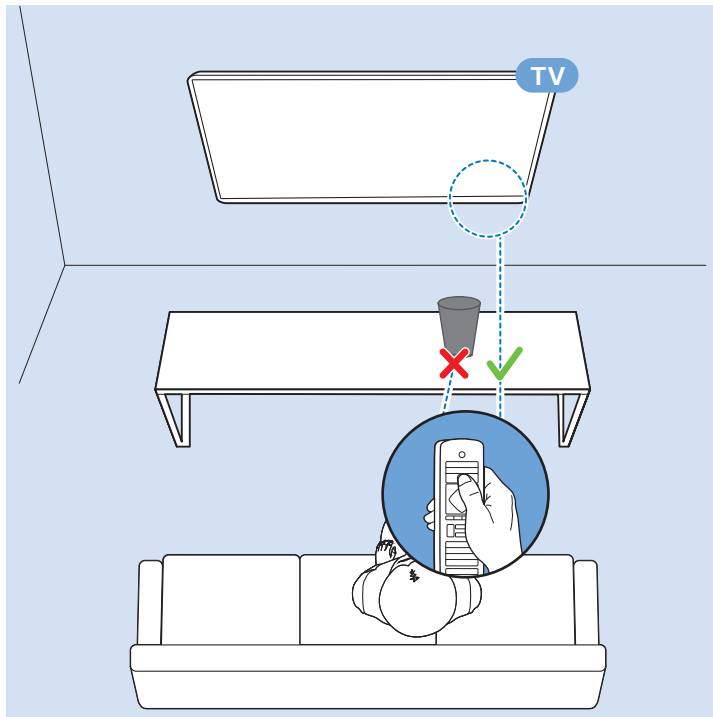

### Bluetooth - Gamepad, Keyboard, Mouse

VESA (x, y)

49" (123 cm) 200x200 mm M6

55" (139 cm) 300x200 mm M6

65" (164 cm) 400x300 mm M6

75" (189 cm) 600x400 mm M8

1

All registered and unregistered trademarks are property of their respective owners.  
Specifications are subject to change without notice.  
Philips and the Philips' shield emblem are trademarks of Koninklijke Philips N.V.  
and are used under license from Koninklijke Philips N.V.  
2018 © TP Vision Europe B.V. All rights reserved.