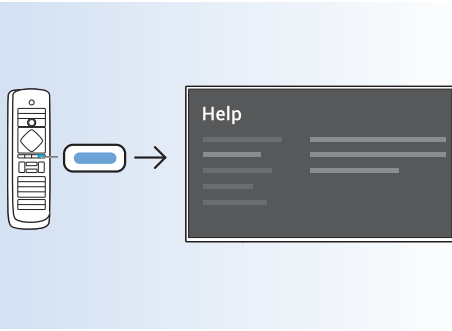

### Bluetooth - Gamepad, Keyboard, Mouse

VESA (x, y)

49" (123 cm) 200x200 mm M6

55" (139 cm) 300x200 mm M6

65" (164 cm) 400x300 mm M6

75" (189 cm) 600x400 mm M8

1

All registered and unregistered trademarks are property of their respective owners.  
Specifications are subject to change without notice.  
Philips and the Philips' shield emblem are trademarks of Koninklijke Philips N.V.  
and are used under license from Koninklijke Philips N.V.  
2018 © TP Vision Europe B.V. All rights reserved.