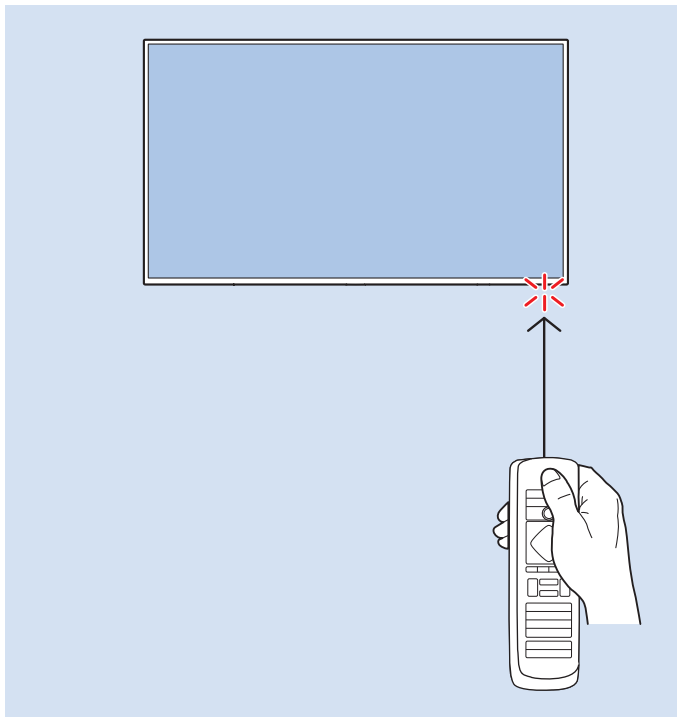

### Bluetooth - Gamepad, Keyboard, Mouse

VESA (x, y)

49" (123 cm) 200x200 mm M6

55" (139 cm) 300x200 mm M6

65" (164 cm) 400x300 mm M6

75" (189 cm) 600x400 mm M8

1

All registered and unregistered trademarks are property of their respective owners.  
Specifications are subject to change without notice.  
Philips and the Philips' shield emblem are trademarks of Koninklijke Philips N.V.  
and are used under license from Koninklijke Philips N.V.  
2018 © TP Vision Europe B.V. All rights reserved.