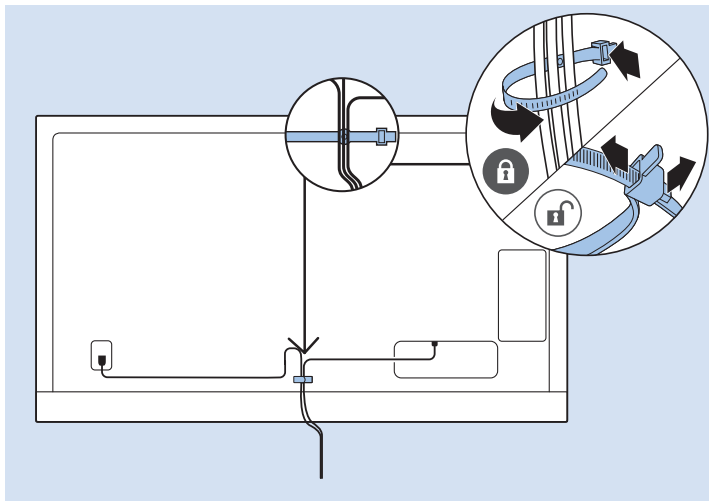

### Bluetooth - Gamepad, Keyboard, Mouse

VESA (x, y)

49" (123 cm) 200x200 mm M6

55" (139 cm) 300x200 mm M6

65" (164 cm) 400x300 mm M6

75" (189 cm) 600x400 mm M8

1

All registered and unregistered trademarks are property of their respective owners.  
Specifications are subject to change without notice.  
Philips and the Philips' shield emblem are trademarks of Koninklijke Philips N.V.  
and are used under license from Koninklijke Philips N.V.  
2018 © TP Vision Europe B.V. All rights reserved.