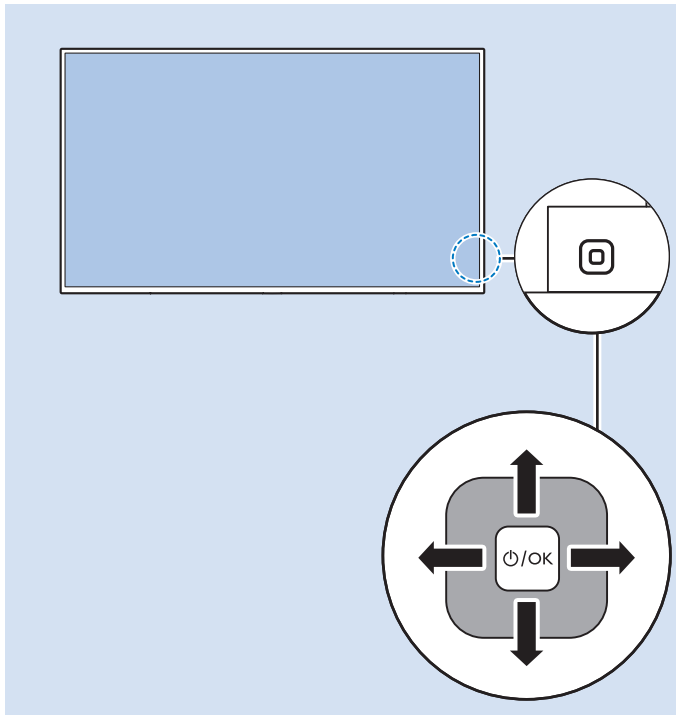

### Bluetooth - Gamepad, Keyboard, Mouse

VESA (x, y)

49" (123 cm) 200x200 mm M6

55" (139 cm) 300x200 mm M6

65" (164 cm) 400x300 mm M6

75" (189 cm) 600x400 mm M8

1

All registered and unregistered trademarks are property of their respective owners.  
Specifications are subject to change without notice.  
Philips and the Philips' shield emblem are trademarks of Koninklijke Philips N.V.  
and are used under license from Koninklijke Philips N.V.  
2018 © TP Vision Europe B.V. All rights reserved.