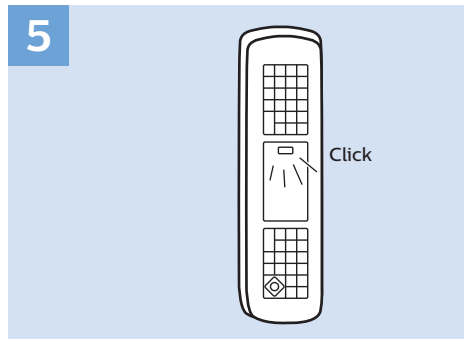

### Bluetooth - Gamepad, Keyboard, Mouse

VESA (x, y)

49" (123 cm) 200x200 mm M6

55" (139 cm) 300x200 mm M6

65" (164 cm) 400x300 mm M6

75" (189 cm) 600x400 mm M8

1

All registered and unregistered trademarks are property of their respective owners.  
Specifications are subject to change without notice.  
Philips and the Philips' shield emblem are trademarks of Koninklijke Philips N.V.  
and are used under license from Koninklijke Philips N.V.  
2018 © TP Vision Europe B.V. All rights reserved.