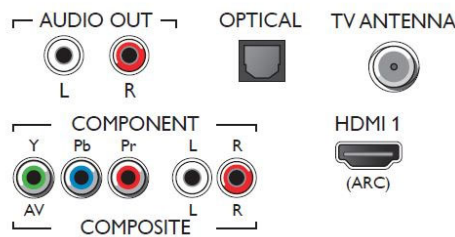

Accessories

- Included accessories: Remote Control, Power cord, Quick start guide, Legal and safety brochure, Table top stand, 2 x AAA Batteries

Connections

Side

Bottom

Issue date 2017-12-08

Version: 5.1.1

12 NC: 8670 001 51375
EAN: 87 18863 01480 6