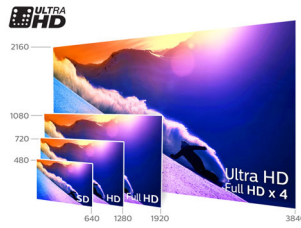

Philips 6000 series
4K Ultra Slim LED TV with
Pixel Plus Ultra HD

127 cm (50")
4K Ultra HD LED TV
ATSC

50PUN6102

4K Ultra Slim LED TV

with Pixel Plus Ultra HD

Enjoy functional elegance and smart connectivity. The Philips 6100 Series boasts 4K Ultra HD picture quality for superb detail.

PHILIPS

4K Ultra Slim LED TV
127 cm (50") 4K Ultra HD LED TV, ATSC

50PUN6102/61

Highlights

Ultra Slim profile

Sleek. Cutting edge. Refined. Precise. The Philips Ultra Slim silhouette. That something so slim can inspire so much interest shouldn't be surprising, given how much sophistication it will bring to your décor.

4K Ultra HD

Ultra HD TV has four times the resolution of a conventional Full HD TV. With over 8 million pixels and our unique Ultra Resolution Upscaling technology, you'll experience the best possible picture quality. The higher the quality of your original content, the better images and resolution you will be able to experience. Enjoy improved sharpness, increased depth perception, superior contrast, smooth natural motion, and flawless details.

Specifications

Picture/Display

- Display: 4K Ultra HD LED
- Panel resolution: 3840x2160
- Aspect ratio: 16:9
- Picture enhancement: Pixel Plus Ultra HD, Micro Dimming

Sound

- Output power (RMS): 16W
- Sound Enhancement: Incredible Surround, Clear Sound, Smart Sound