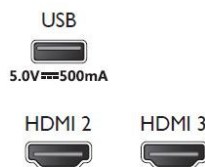

Multimedia Applications

- Video Playback Formats: MPEG-1, MPEG-2, MPEG-4, H.264 (up to FHD), WMV9/VC1
- Subtitles Formats Support: .SMI, .SRT, .SUB, .TXT, .AAS
- Music Playback Formats: AAC, MP3, AC3, MPEG1 L1/2
- Picture Playback Formats: JPEG, BMP, PNG

Supported Display Resolution

- Video inputs on all HDMI: up to 4K UHD 3840x2160 @60Hz

Tuner/Reception/Transmission

- MPEG Support: MPEG2, MPEG4
- Video Playback: NTSC
- Signal strength indication
- TV system: ATSC

Power

- Mains power: AC 110-240V +/-
- Ambient temperature: 5 °C to 35 °C
- Standby power consumption: <0.5W
- Power Saving Features: Auto switch-off timer, Eco mode

Dimensions

- Box dimensions (W x H x D): 1230 x 800 x 160 mm
- Set dimensions (W x H x D): 1129.54 x 656.45 x 83.17 mm
- Set dimensions with stand (W x H x D): 1129.54 x 717.72 x 259.18 mm
- Product weight: 12.8 kg
- Product weight (+stand): 13.1 kg
- VESA wall mount compatible: 200 x 200 mm
- Weight incl. Packaging: 18 kg

Accessories

- Included accessories: Remote Control, Power cord, Quick start guide, Legal and safety brochure, Table top stand, 2 x AAA Batteries

Connections

Side