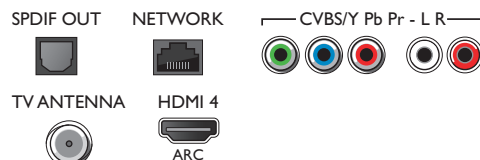

Accessories

- Included accessories: Remote Control, 2 x AAA Batteries, Power cord, Quick start guide, Legal and safety brochure, Warranty Leaflet, Table top stand

Smart TV Features

- Ease of Installation: Auto detect Philips devices, Device connection wizard, Network installation wizard, Settings assistant wizard
- Ease of Use: One-stop Smart Menu button, Onscreen Usermanual
- Firmware upgradeable: Firmware auto upgrade wizard, Firmware upgradeable via USB, Online firmware upgrade
- Screen Format Adjustments: Basic - Fill Screen, Fit to Screen, Zoom, Stretch

Connections

Side

Bottom

Issue date 2017-08-30

Version: 3.1.1

12 NC: 8670 001 49067
EAN: 87 18863 01426 4

© 2017 Koninklijke Philips N.V.
All Rights reserved.

Specifications are subject to change without notice.
Trademarks are the property of Koninklijke Philips N.V.
or their respective owners.