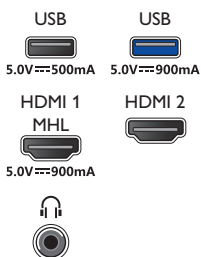

Dimensions

- Set dimensions (W x H x D): 1130 x 657 x 83 mm
- Weight incl. Packaging: 14 kg
- Set dimensions with stand (W x H x D): 1130 x 718 x 259 mm
- Product weight (+stand): 13.15 kg
- VESA wall mount compatible: 200 x 200 mm
- Box dimensions (W x H x D): 1230 x 800 x 160 mm
- Product weight: 12.8 kg

Accessories

- Included accessories: Remote Control, 2 x AAA Batteries, Power cord, Quick start guide, Legal and safety brochure, Warranty Leaflet, Table top stand

Smart TV Features

- Ease of Installation: Auto detect Philips devices, Device connection wizard, Network installation wizard, Settings assistant wizard
- Ease of Use: One-stop Smart Menu button, Onscreen Usermanual
- Firmware upgradeable: Firmware auto upgrade wizard, Firmware upgradeable via USB, Online firmware upgrade
- Screen Format Adjustments: Basic - Fill Screen, Fit to Screen, Zoom, Stretch

Connections

Side

Bottom

Issue date 2017-08-30

Version: 3.1.1

12 NC: 8670 001 49067
EAN: 87 18863 01426 4

© 2017 Koninklijke Philips N.V.
All Rights reserved.

Specifications are subject to change without notice.
Trademarks are the property of Koninklijke Philips N.V.
or their respective owners.