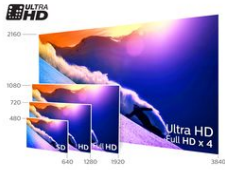

PHILIPS

4K Ultra HD

Ultra HD TV has four times the resolution of a conventional Full HD TV. With over 8 million pixels and our unique Ultra Resolution Upscaling technology, you'll experience the best possible picture quality. The higher the quality of your original content, the better images and resolution you will be able to experience. Enjoy improved sharpness, increased depth perception, superior contrast, smooth natural motion and flawless details.

Ambilight

Ambilight Version 3 sided

Picture/Display

Display	4K Ultra HD LED
Diagonal screen size (metric)	139 cm
Diagonal screen size (inch)	55 inch
Panel resolution	3840 x 2160
Aspect ratio	16:9
Brightness	350 cd/m ²
Picture enhancement	Pixel Plus Ultra HD Micro Dimming 900 PPI
Peak Luminance ratio	65 %